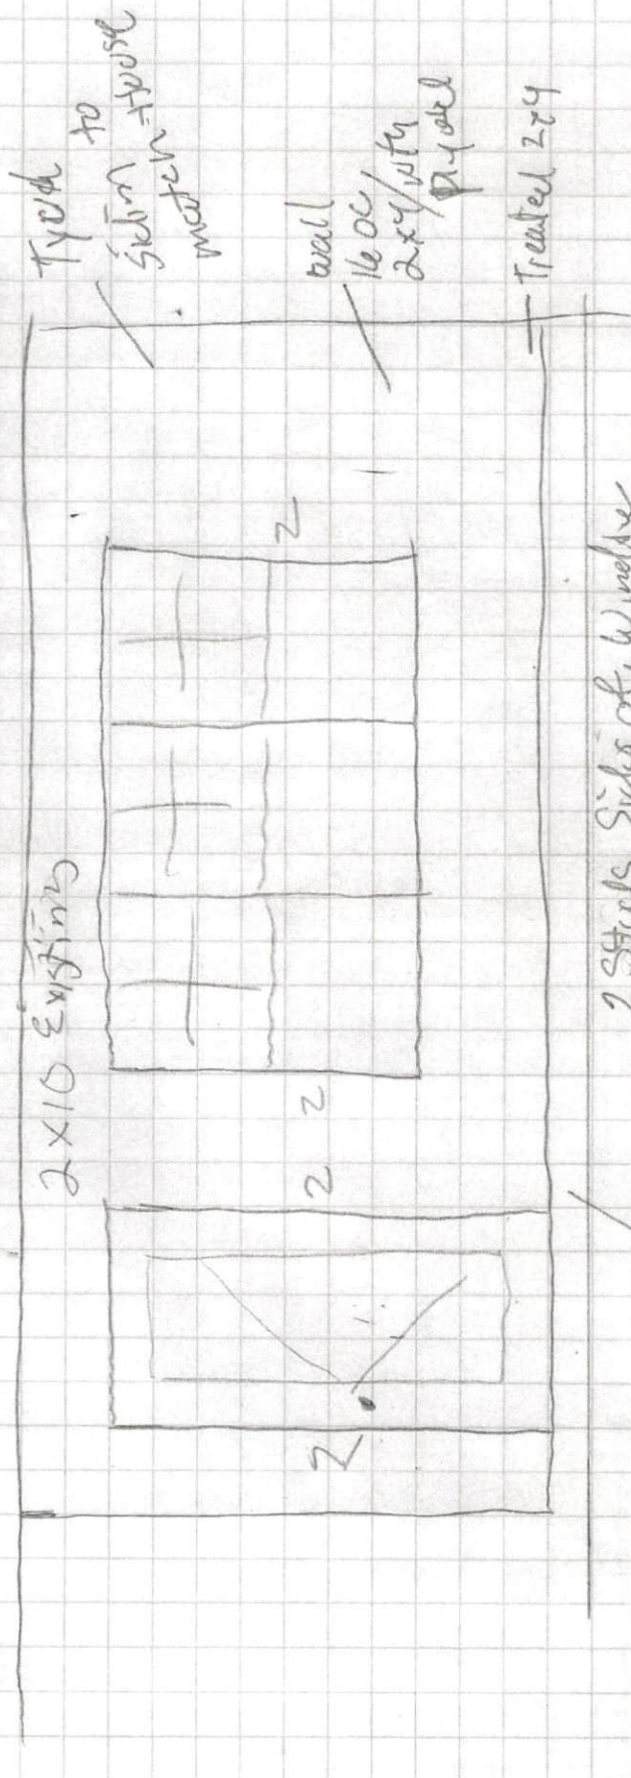

Skinsles Existing

Covered Pouch Conversion 3 season Room

2 Studs Side of Window
2 Studs Side of Door

Strip 2x4 to 2x6 L5TA 2x4
2x4 Plate Treated

Concrete Existing
top
Treated 2x4

New

Existing

Add Door + match House
 add Triple window to match House

Siding to match House