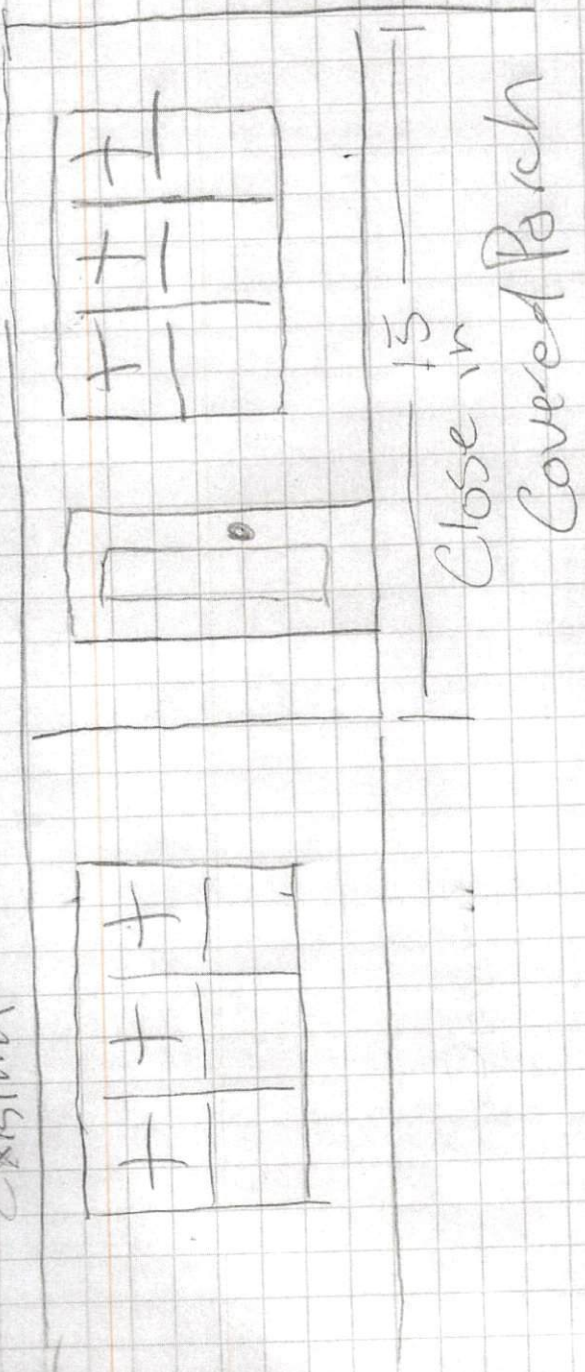

Skins Existing

Covered Pouch Conversion 3 season Room

2 Studs Side of Window  
2 Studs Side of Door

Strip 2x4 to 2x6 L5TA 2x4  
2x4 Plate Treated

Concrete Existing  
L5TA  
L5TA  
L5TA

New

Existing

Add Door + match House  
 add Triple window to match House

Siding to match House