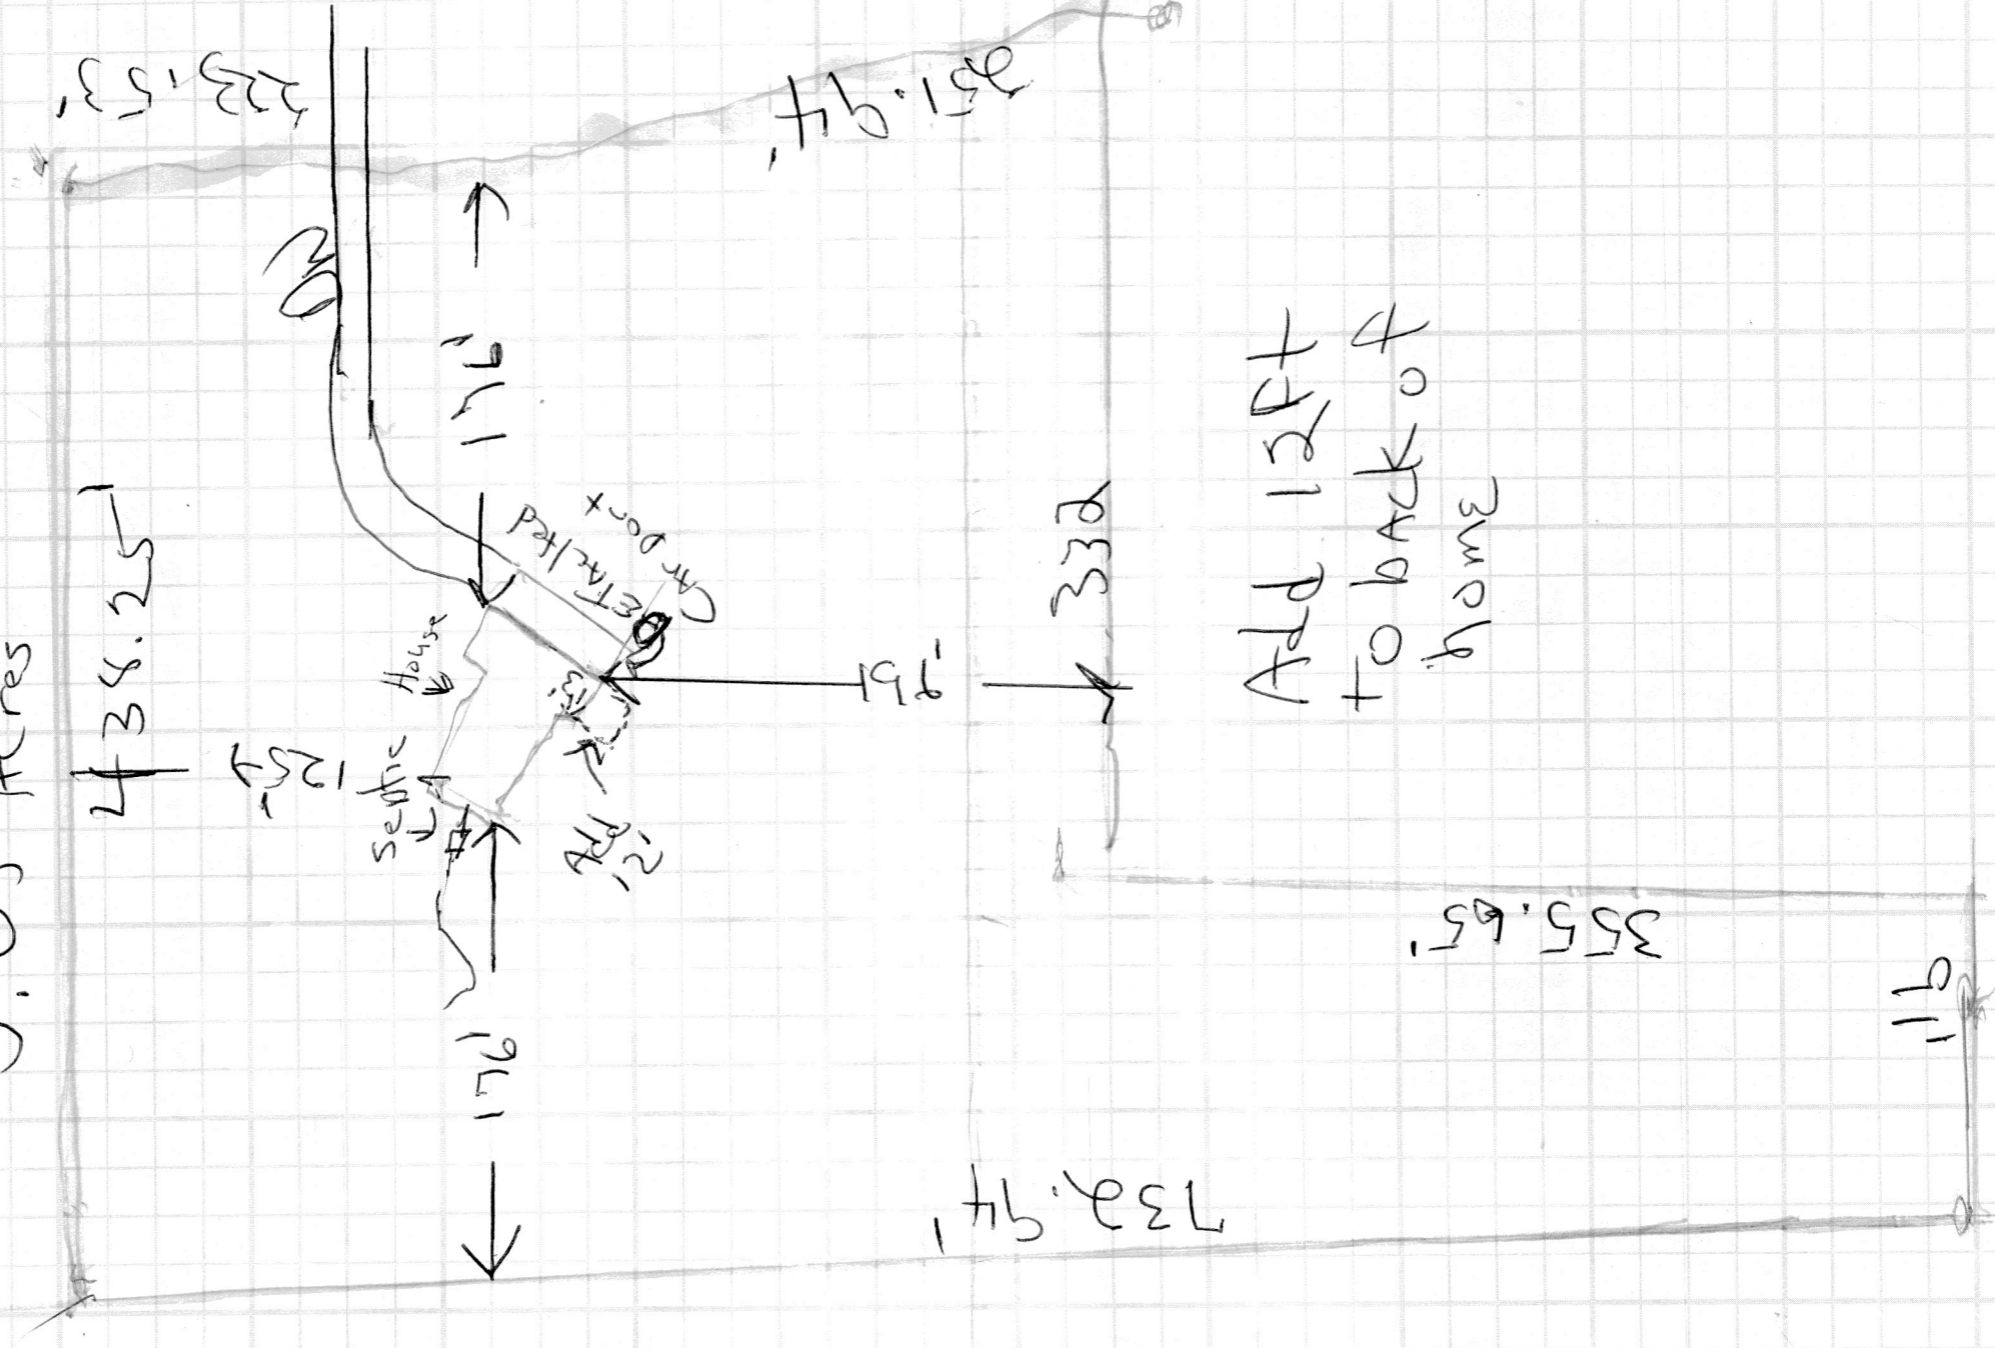

125 Irene CT
Fuquay-Varina, NC 27562

5.05 Acres

Add 12ft
to back of
home