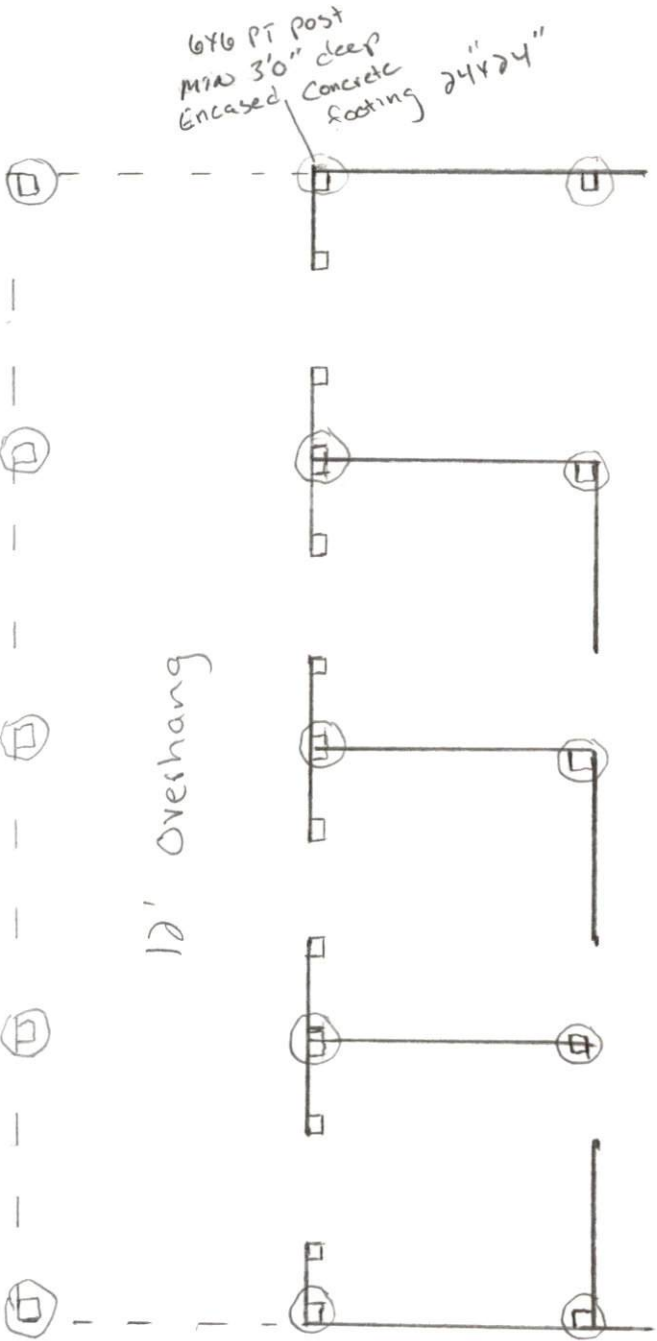

1755 Josey Williams rd.  
Erwin, NC 28339

Page 1

Front Elevation

36 wide x 48 long  
1728 S.F. w/o overhang

1755 Josey Williams Rd.  
Erlwin, NC 28339

Floor plan/Ceiling  
1/8" = 1'-0"

Stall doors

Front Grills

Divider Grills

Doors on open room

open Room closed off to barn

Tack room door

Interior finishes above kick boards

Flat Ceiling or vaulted

1755 Josey Williams Rd.  
Etwin, NC 28339.

Foundation plan  
1/8" = 1'0"