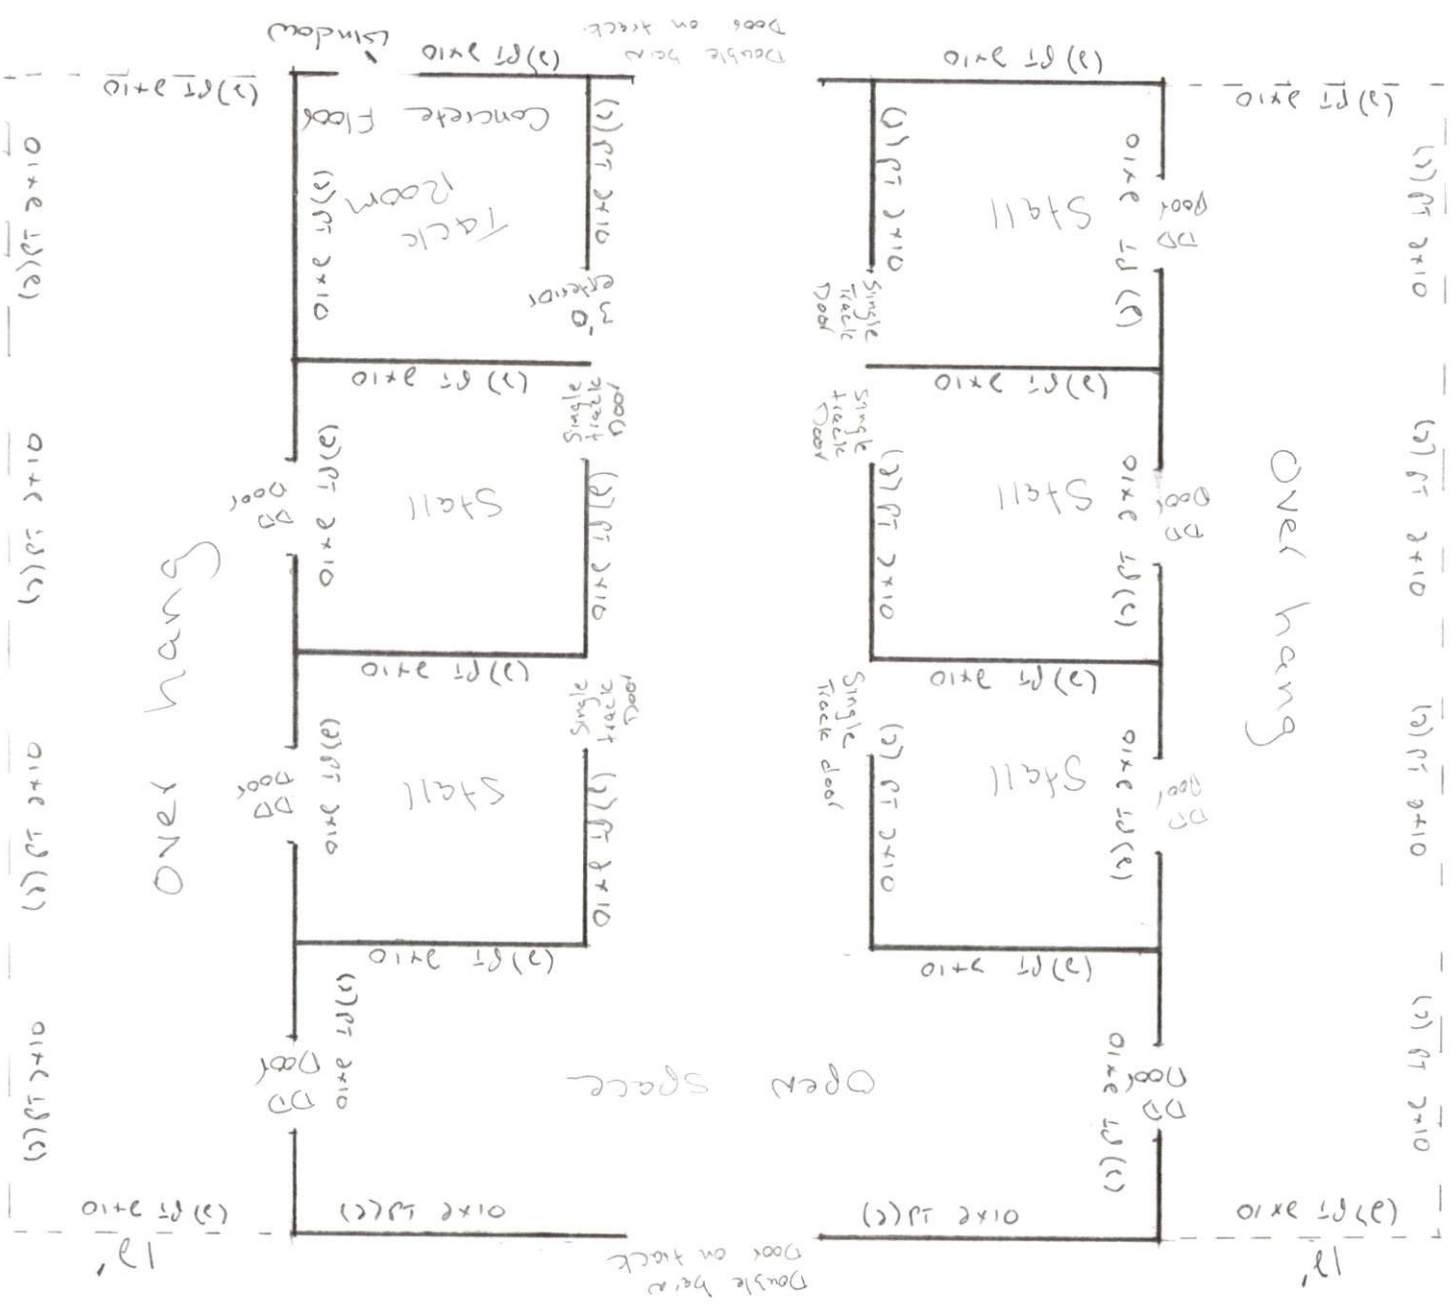

1755 Josey Williams rd.  
Erwin, NC 28339

Page 1

Front Elevation

36 wide x 48 long  
1728 S.F. w/o overhang

1755 Josey Williams Rd.  
Erlwin, NC 28339

Floor plan/Ceiling  
1/8" = 1'-0"

Stall doors

Front Grills

Divider Grills

Doors on open room

open Room closed off to barn

Tack room door

Interior finishes above kick boards

Flat Ceiling or vaulted

1755 Josey Williams Rd.  
Etwin, NC 28339.

Foundation plan  
1/8" = 1'0"