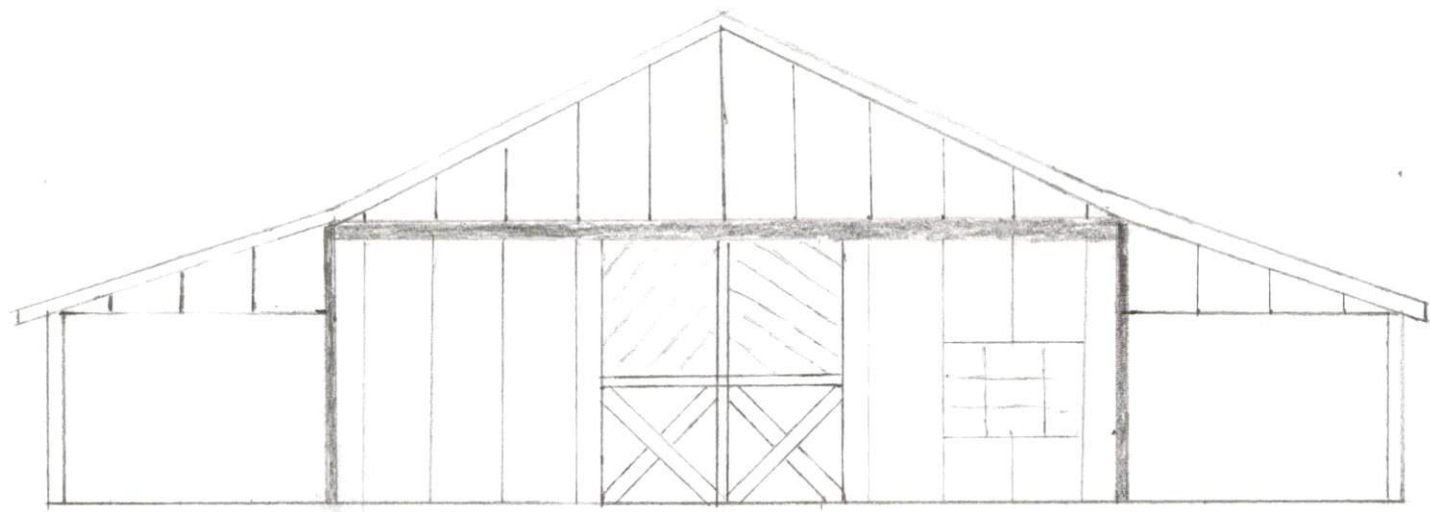

1755 Josey Williams rd.  
Erwin, NC 28339

Page 1

Front Elevation

36 wide x 48 long  
1728 S.F. w/o overhang

1755 Josey Williams Rd.  
Erlwin, NC 28339

Floor plan/Ceiling  
1/8" = 1'-0"

Stall doors

Front Grills

Divider Grills

Doors on open room

open Room closed off to barn

Tack room door

Interior finishes above kick boards

Flat Ceiling or vaulted

1755 Josey Williams Rd.  
Etwin, NC 28339.

Foundation plan  
1/8" = 1'0"