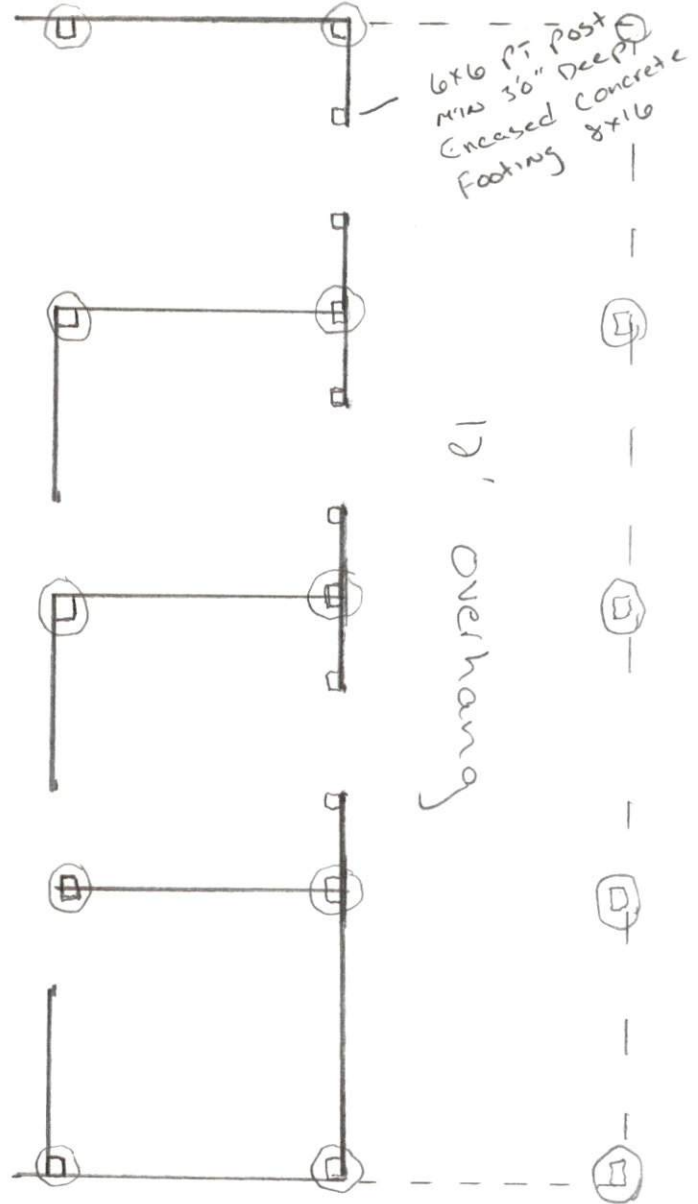

1755 Josey Williams rd.  
Erwin, NC 28339

Page 1

Front Elevation

36 wide x 48 long  
1728 S.F. w/o overhang

1755 Josey Williams Rd.  
Erlwin, NC 28339

Floor plan/Ceiling  
1/8" = 1'-0"

Stall doors

Front Grills

Divider Grills

Doors on open room

open Room closed off to barn

Tack room door

Interior finishes above kick boards

Flat Ceiling or vaulted

1755 Josey Williams Rd.  
Etwin, NC 28339.

Foundation plan  
1/8" = 1'0"