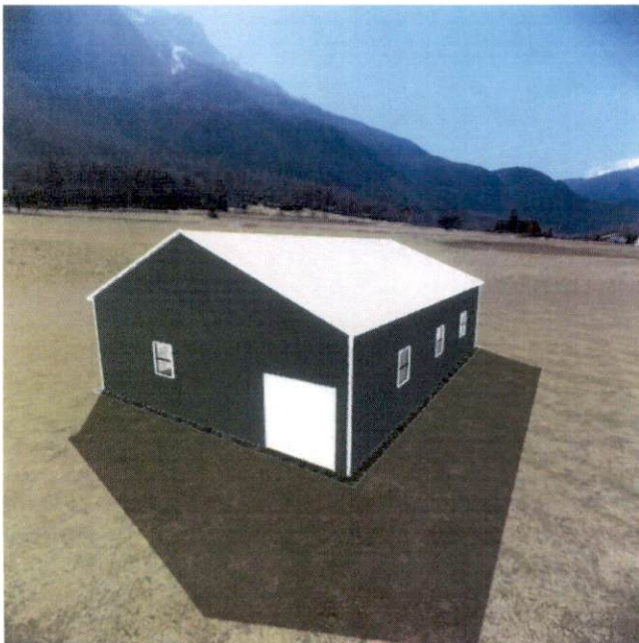

Your Custom Metal Building Design

alansfactoryoutlet.com | 1-800-488-6903

Edit or Buy Your Design: alansfactoryoutlet.com/design/Ti8R8DAW/

Delivery Zip Code: 28326

Front

Right

Back

Left

Edit or Buy Your Design: alansfactoryoutlet.com/design/Ti8R8DAW/

Delivery Zip Code: 28326

30 x 40 Vertical Roof Metal Garage \$14,949.00 1 \$16,610.00

Roof Color: Sandstone

Trim Color: White

Side & End Color: Evergreen