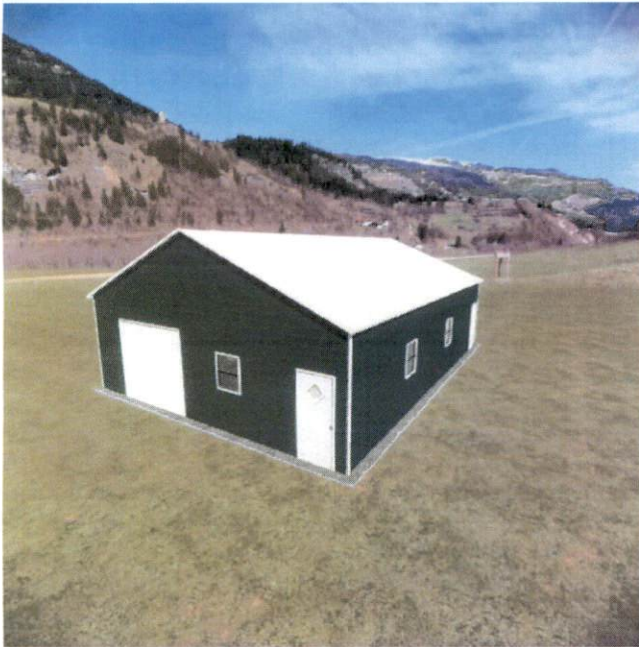

Your Custom Metal Building Design

alansfactoryoutlet.com | 1-800-488-6903

Edit or Buy Your Design: alansfactoryoutlet.com/design/Ti8R8DAW/

Delivery Zip Code: 28326

Front

Right

Back

Left

Edit or Buy Your Design: alansfactoryoutlet.com/design/Ti8R8DAW/

Delivery Zip Code: 28326

30 x 40 Vertical Roof Metal Garage \$14,949.00 1 \$16,610.00

Roof Color: Sandstone

Trim Color: White

Side & End Color: Evergreen