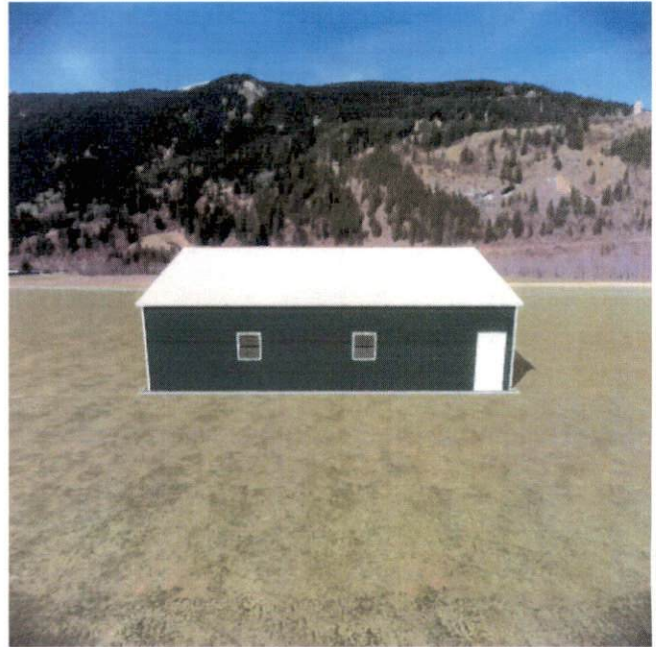

Your Custom Metal Building Design

alansfactoryoutlet.com | 1-800-488-6903

Edit or Buy Your Design: alansfactoryoutlet.com/design/Ti8R8DAW/

Delivery Zip Code: 28326

Front

Right

Back

Left

Edit or Buy Your Design: alansfactoryoutlet.com/design/Ti8R8DAW/

Delivery Zip Code: 28326

30 x 40 Vertical Roof Metal Garage \$14,949.00 1 \$16,610.00

Roof Color: Sandstone

Trim Color: White

Side & End Color: Evergreen