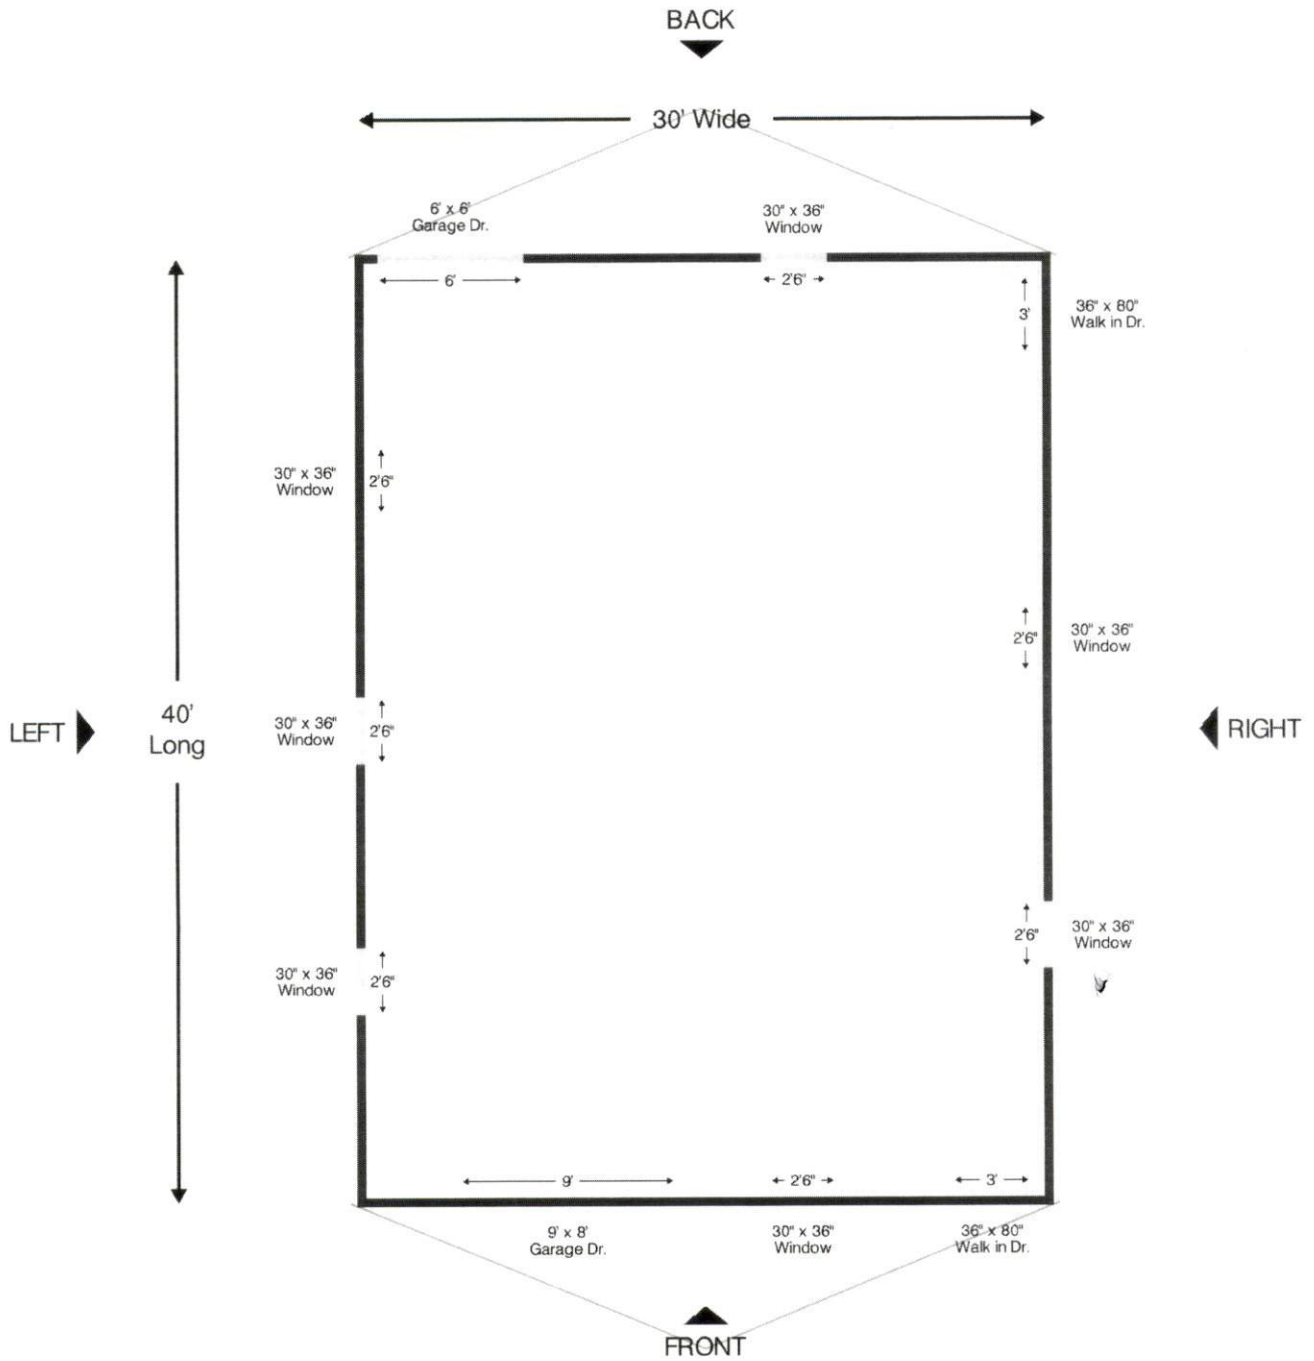

Your Custom Metal Building Design
alansfactoryoutlet.com | 1-800-488-6903

Edit or Buy Your Design: alansfactoryoutlet.com/design/Ti8R8DAW/

Floor Plan