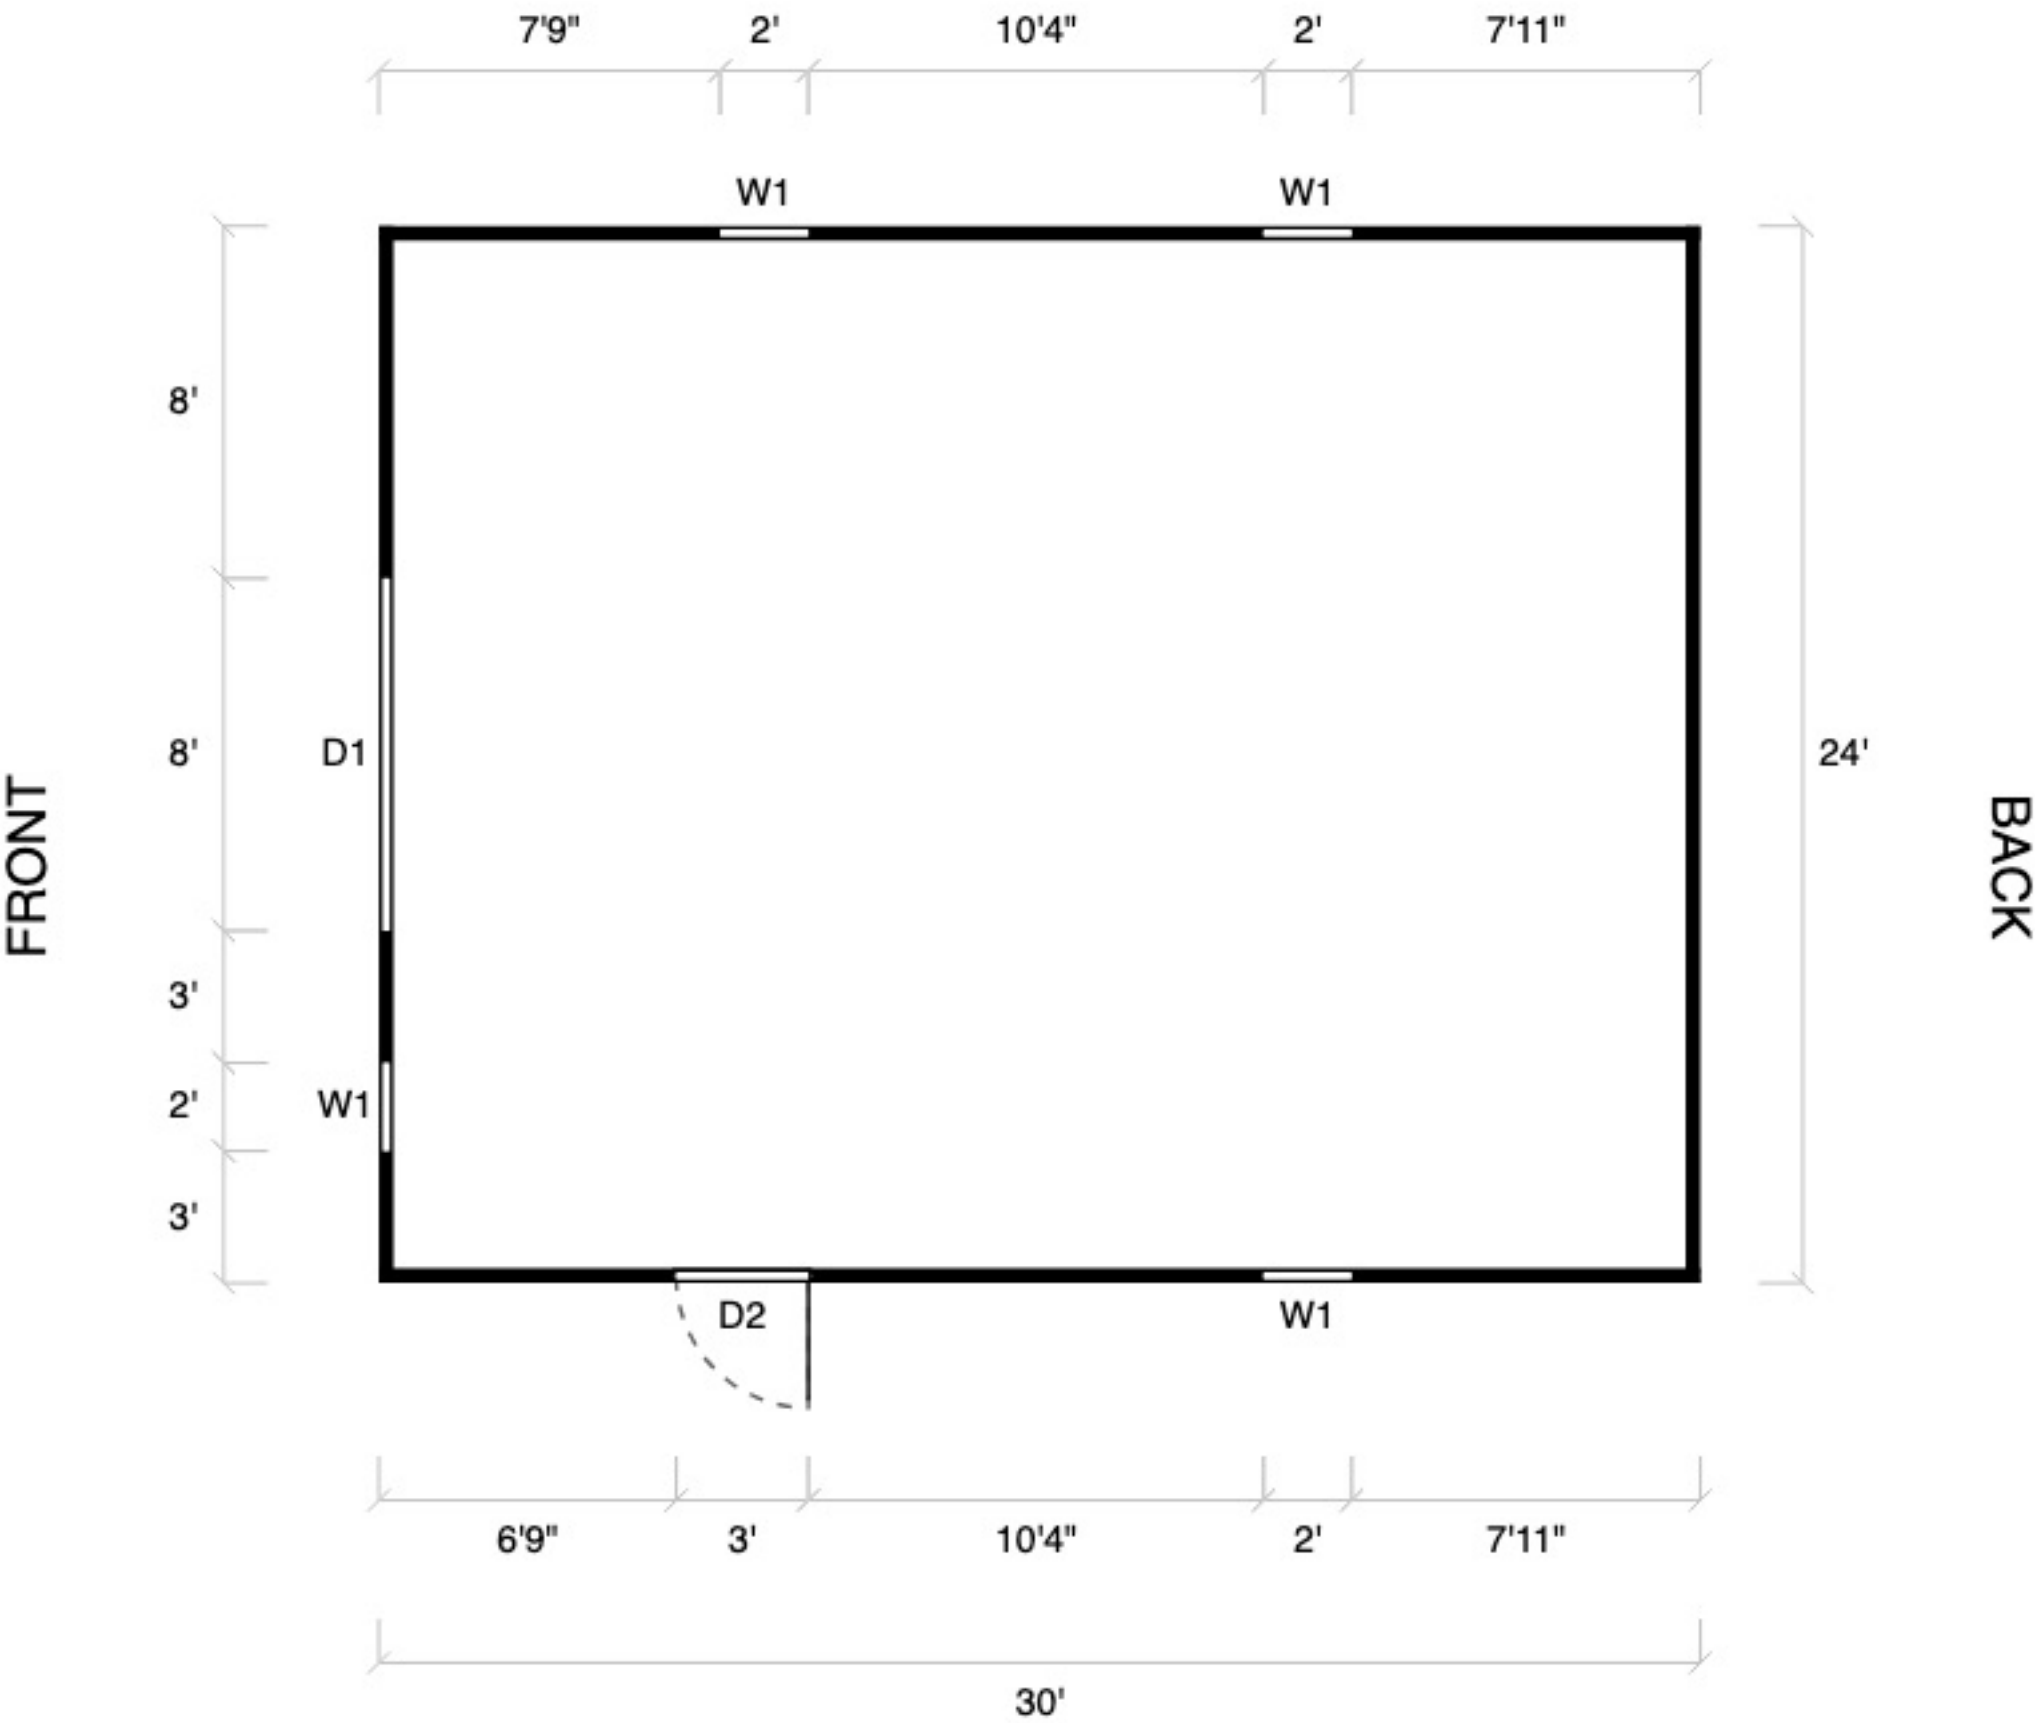

LEFT SIDE

RIGHT SIDE

SYMBOL LEGEND	
	D1 8'x8' Garage Door
	W1 24W x 36H Windows
	D2 Walk-in Door - Square Window (36x80)
	Closed Wall