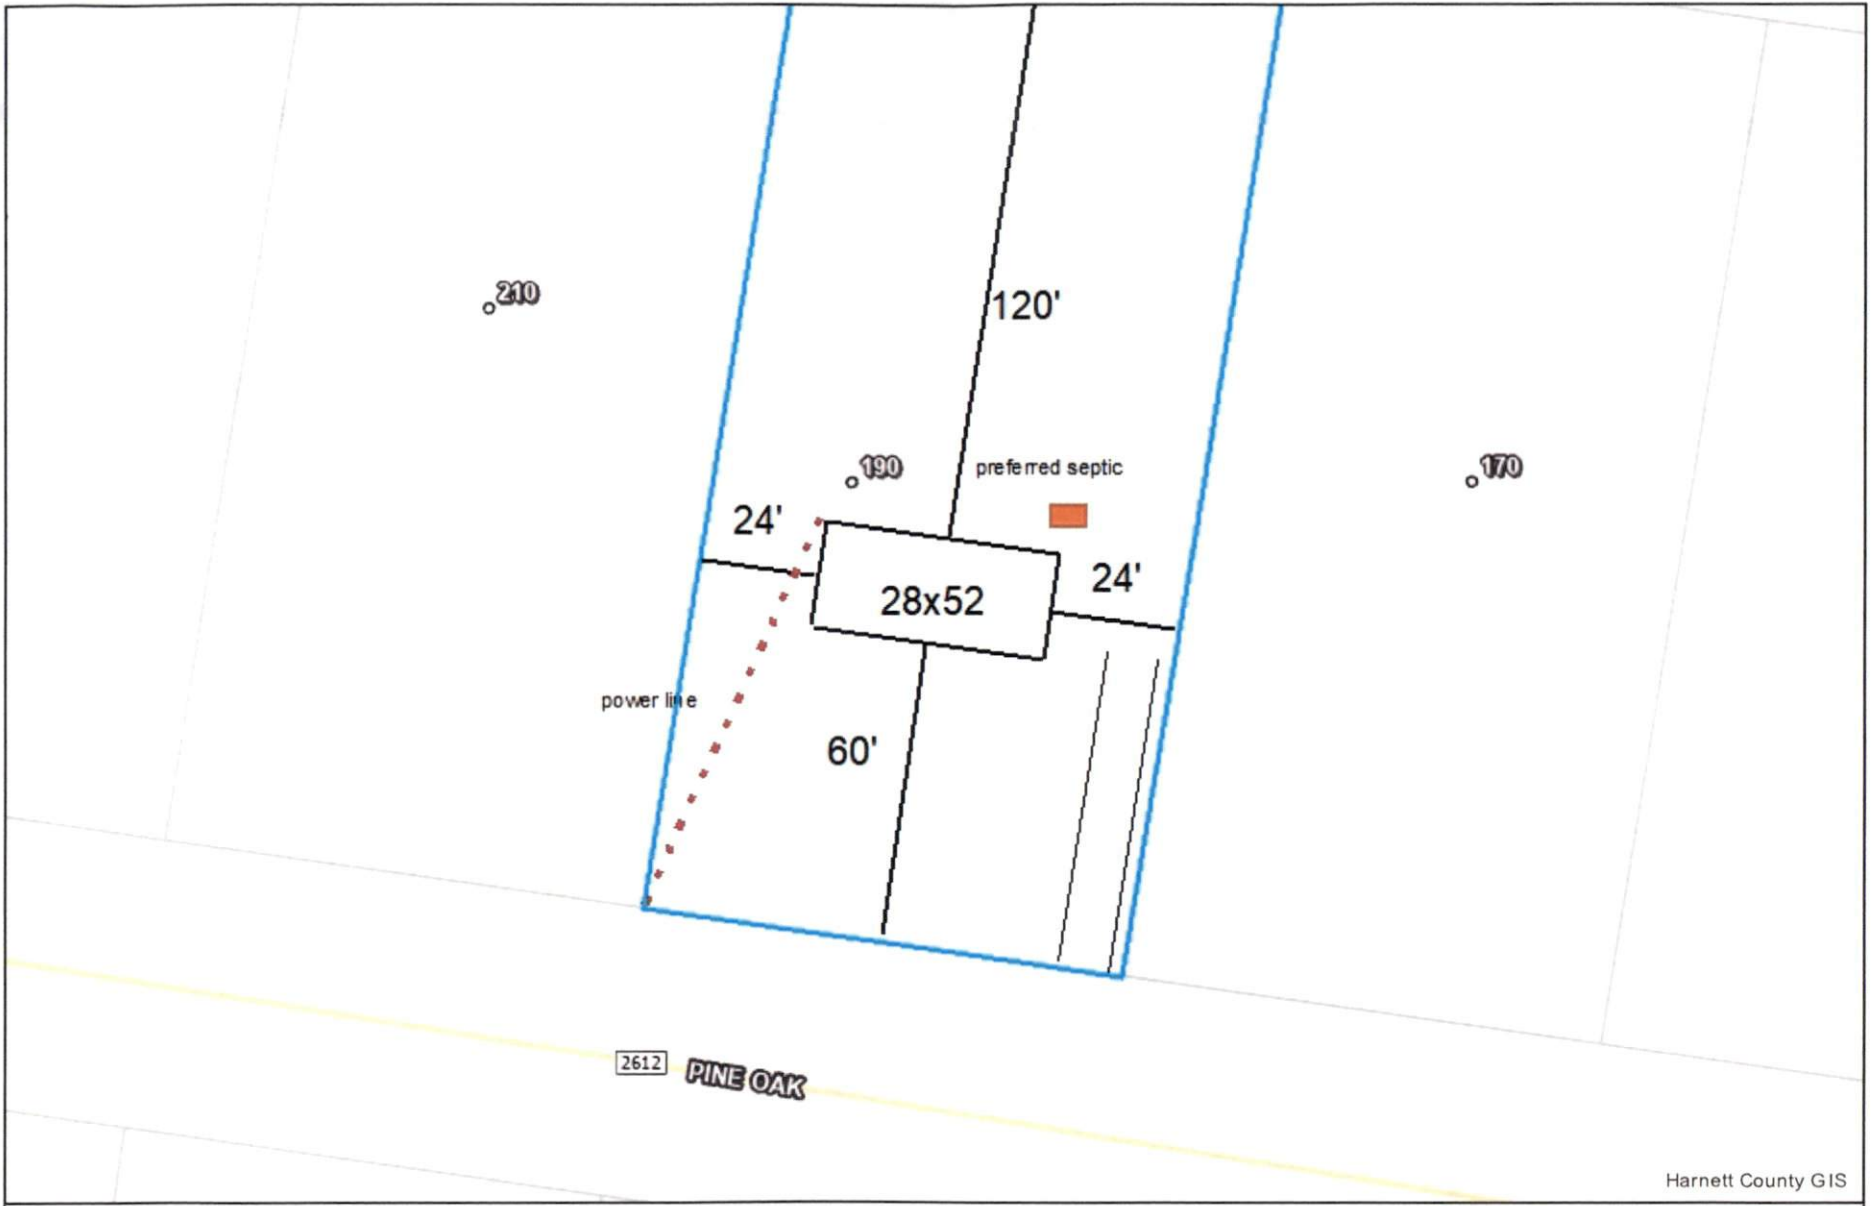

190 Pine oak

Harnett GIS

9563-98-9619

NOT FOR LEGAL USE

Harnett County GIS

- |                               |                    |                  |
|-------------------------------|--------------------|------------------|
| Surrounding County Boundaries | Airport            | Road Centerlines |
| City Limits                   | <b>Major Roads</b> | Railroad         |
| County Boundary               | Interstate         | Parcels          |
| Address Numbers               | NC                 | Cape Fear River  |
|                               | US                 |                  |

GIS/E-911 Addressing  
June 14, 2023