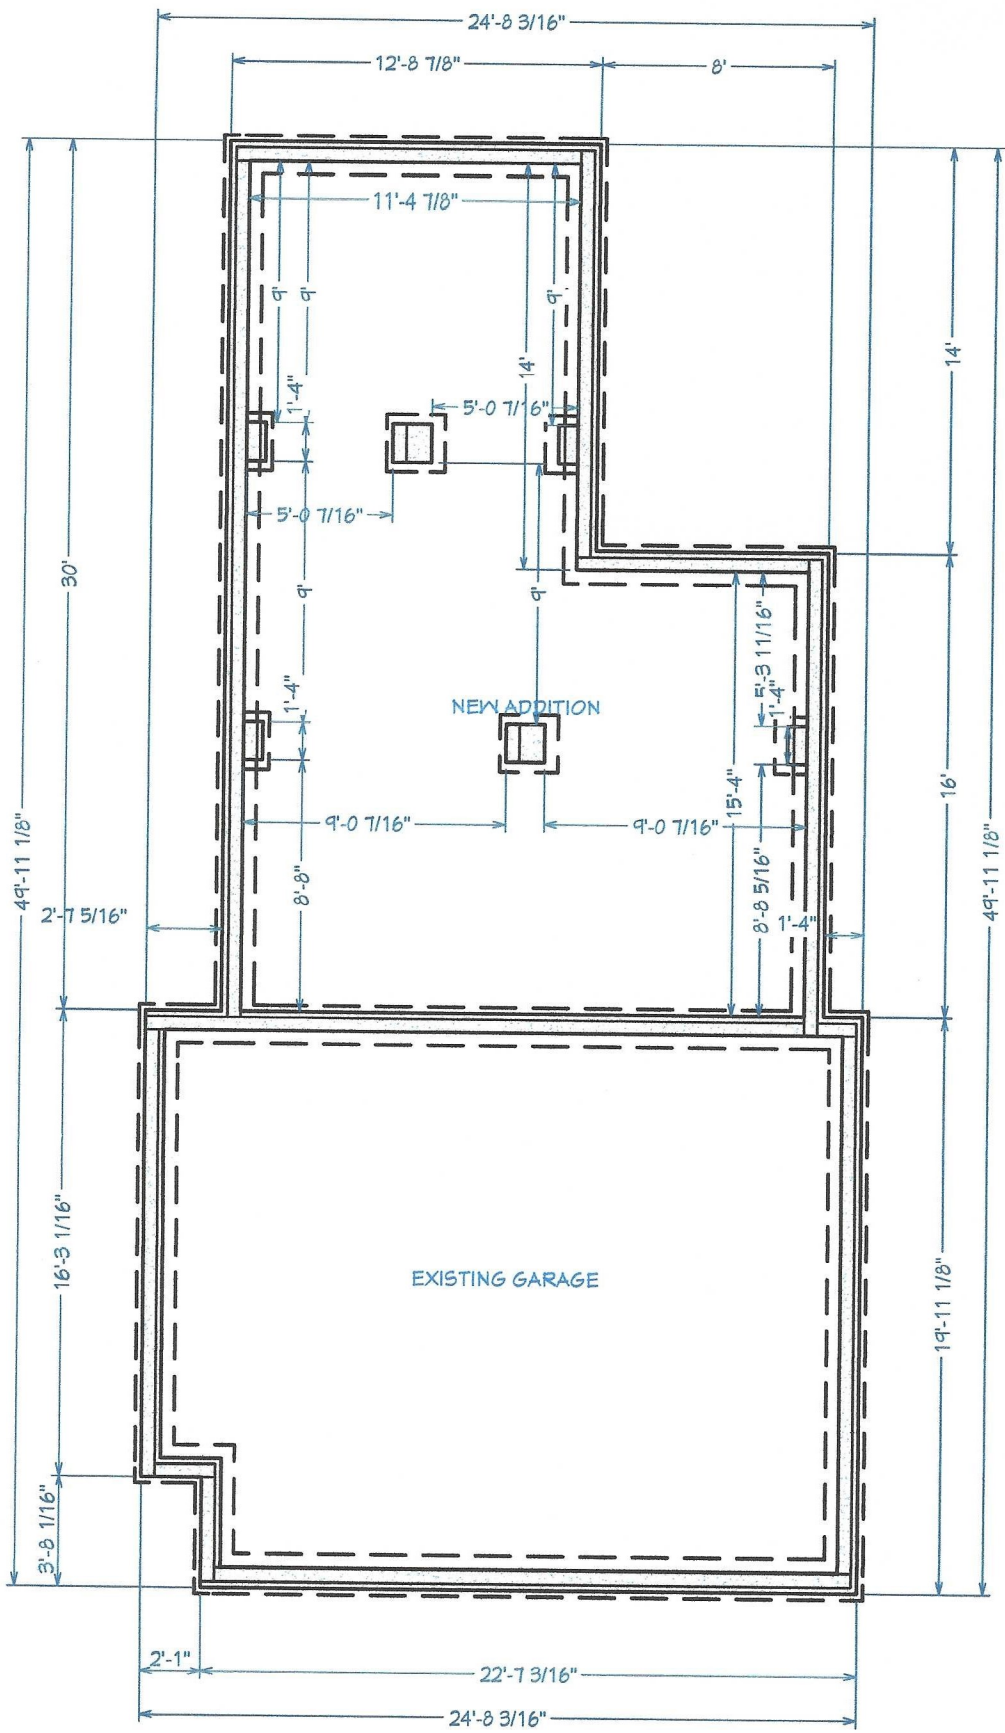

LIVING AREA
 948 SQ FT

LIVING AREA
994 SQ FT

EXISTING GARAGE

NEW ADDITION

LIVING AREA
994 SQ FT