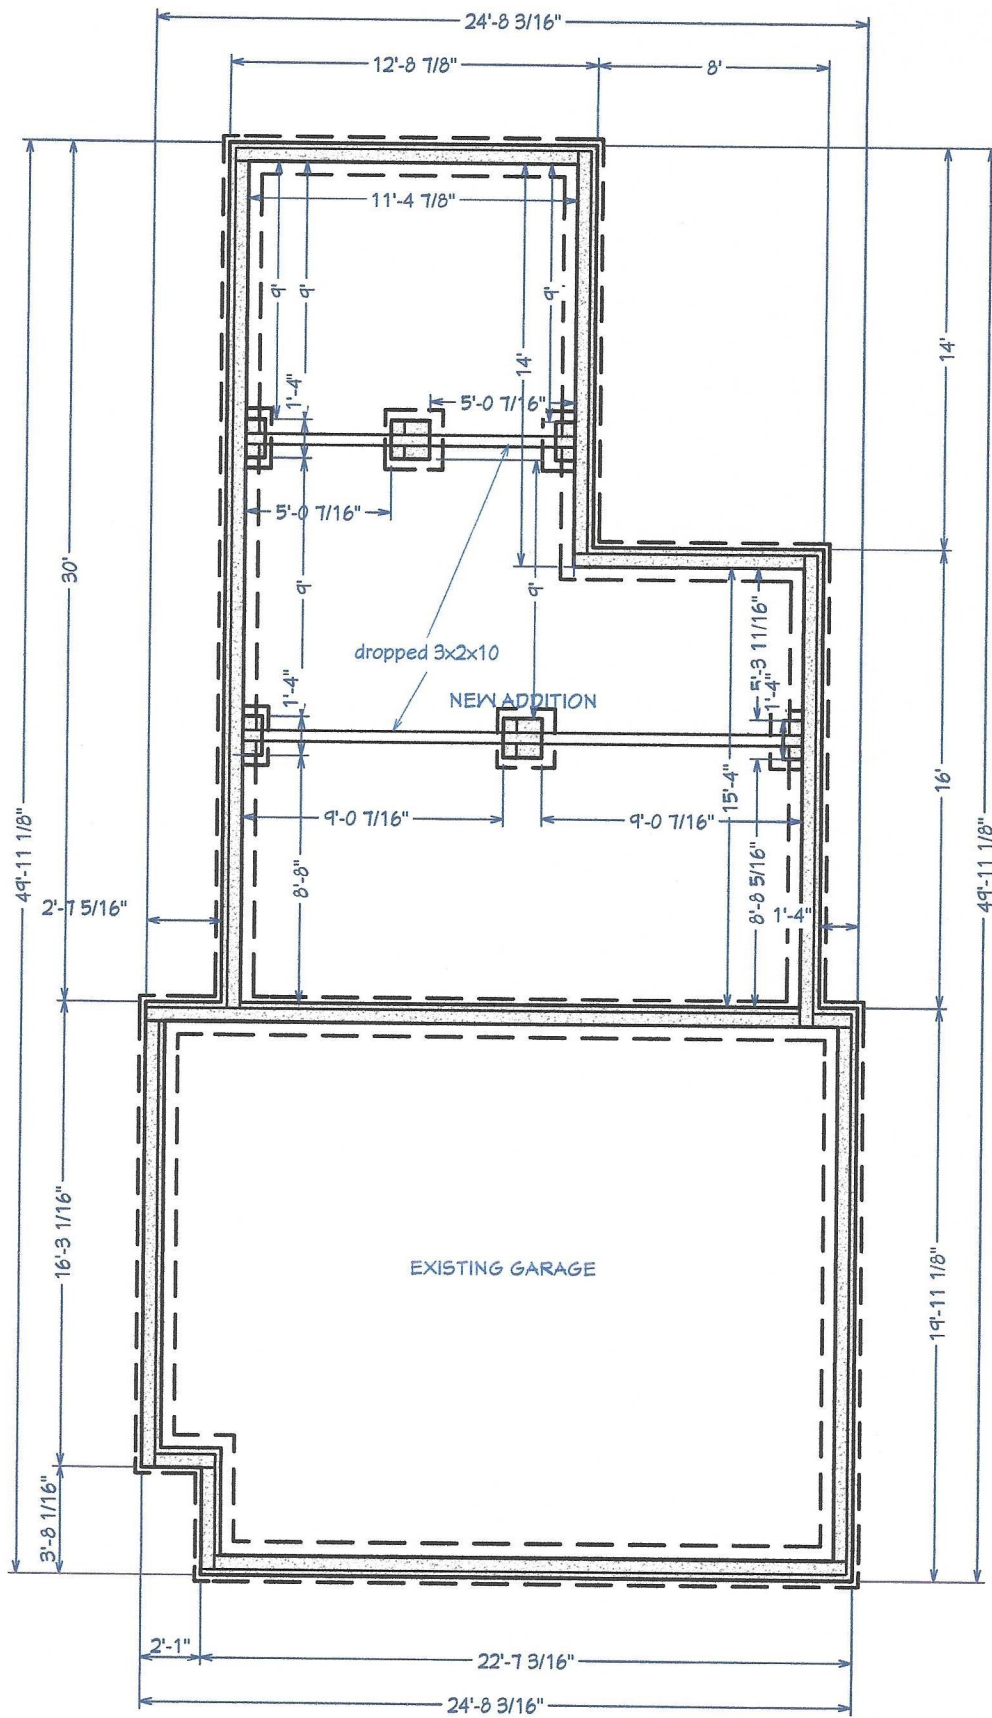

LIVING AREA
 948 SQ FT

LIVING AREA
994 SQ FT

EXISTING GARAGE

NEW ADDITION

LIVING AREA
994 SQ FT