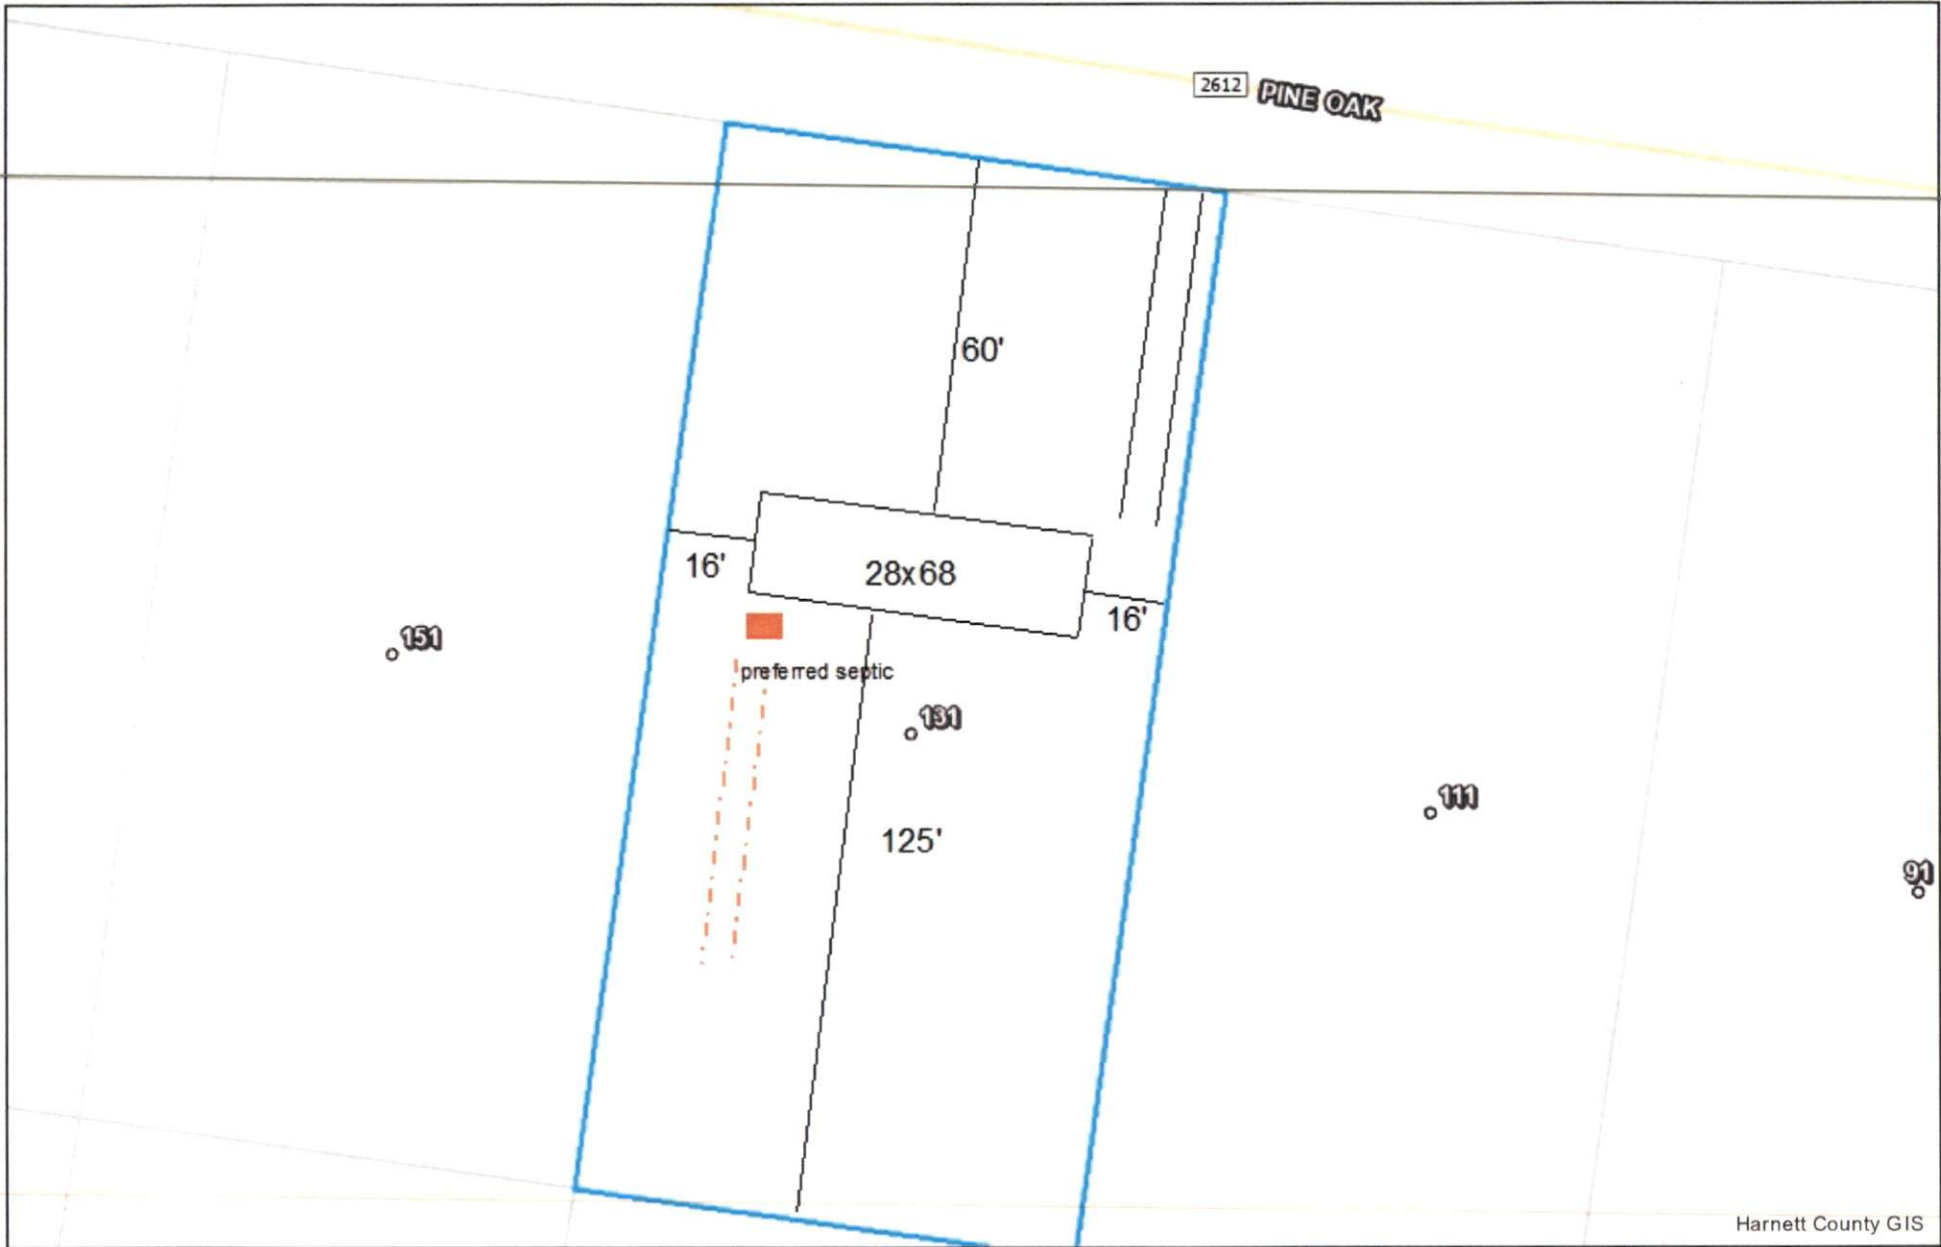

Mason 131 Pine Oak

Harnett GIS

NOT FOR LEGAL USE

Harnett County GIS

- | | | | |
|-------------------------------|-------------------|--------------|---------------|
| Surrounding County Boundaries | Airport | Roads | CapeFearRiver |
| City Limits | MajorRoads | Mile_Markers | |
| County Boundary | Interstate | Mile_Markers | |
| Address Numbers | NC | Railroad | |
| | US | Parcels | |

GIS/E-911 Addressing
April 28, 2023