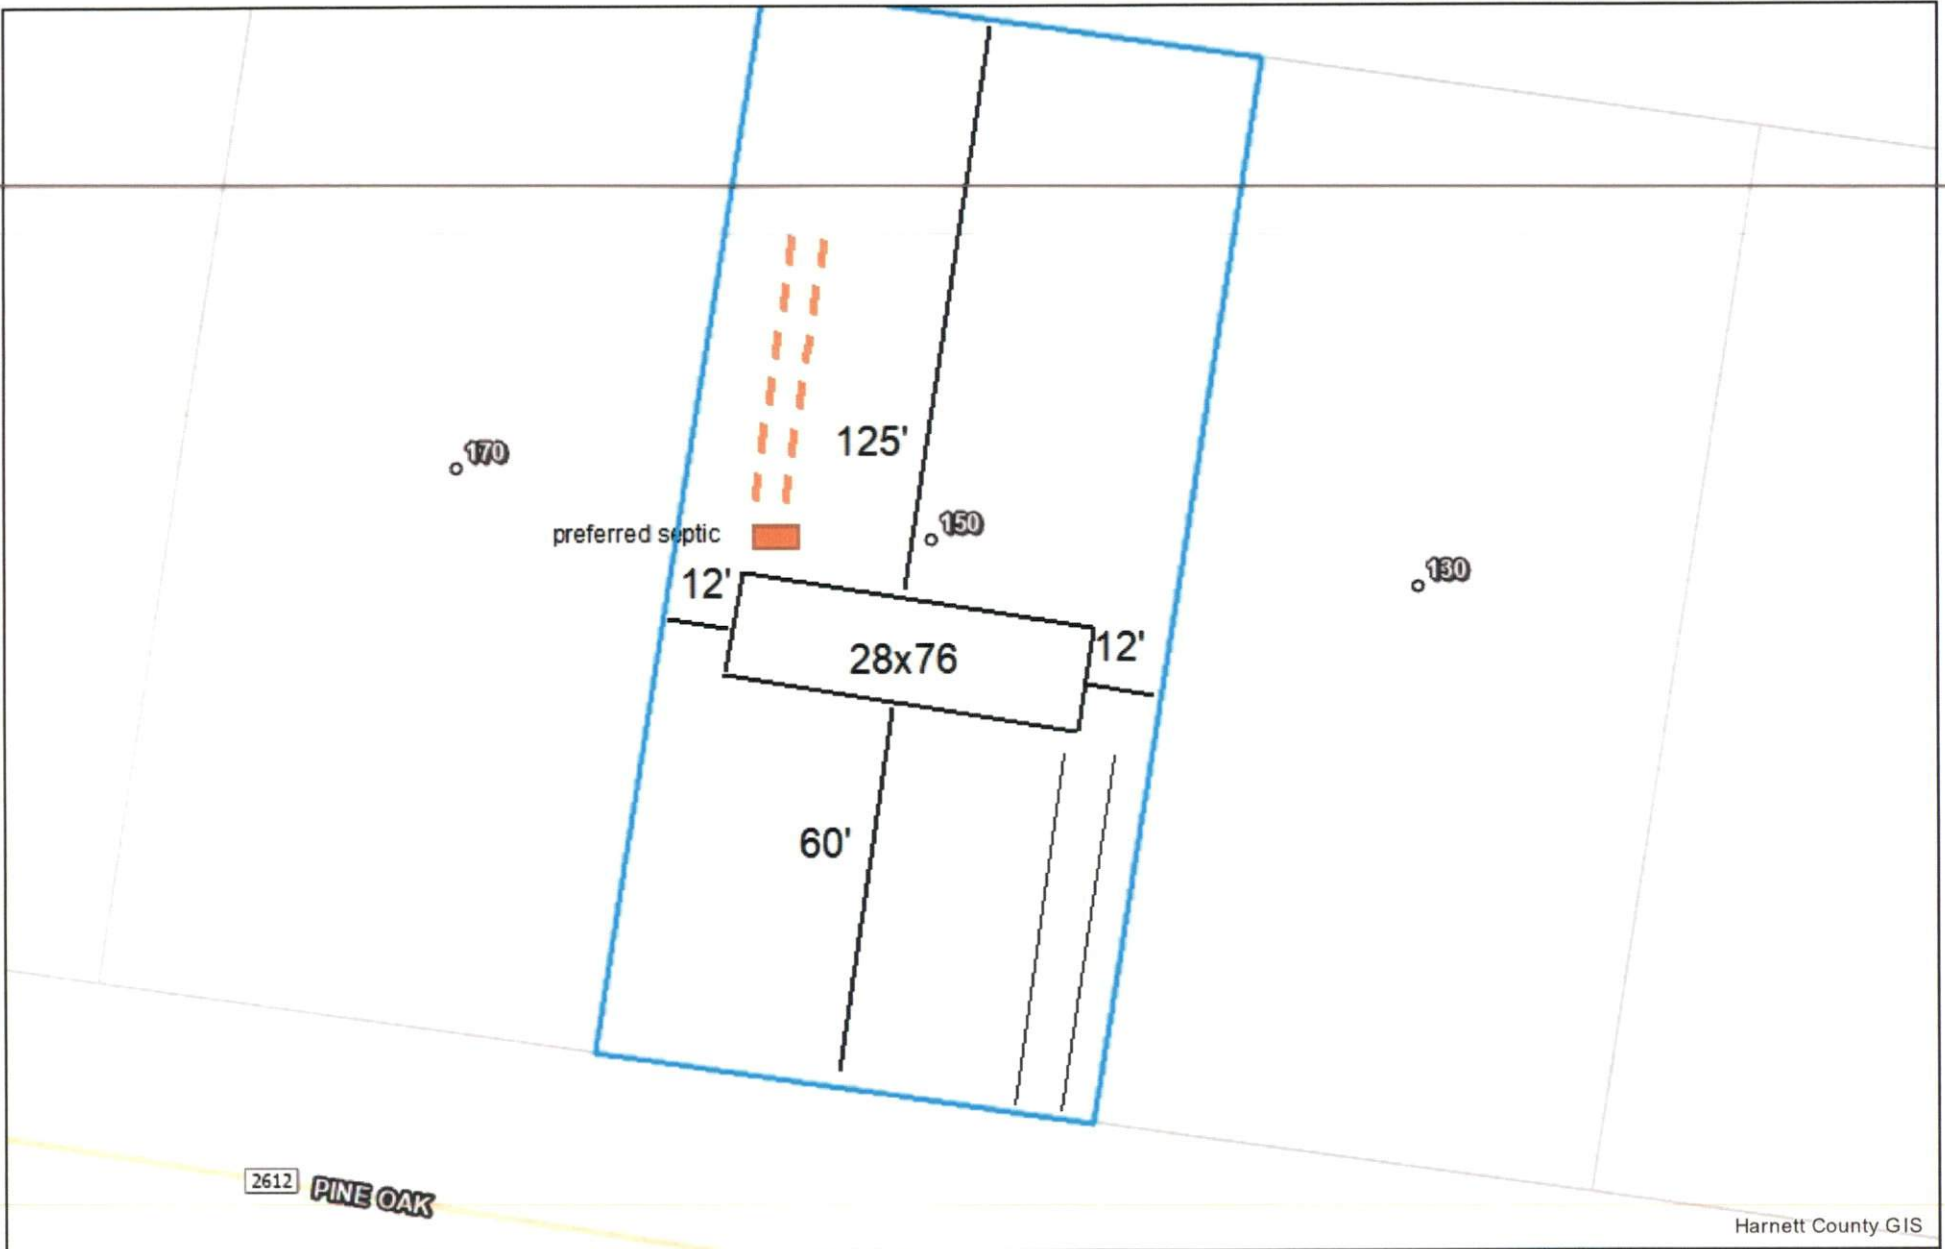

Harnett GIS

NOT FOR LEGAL USE

Harnett County GIS

GIS/E-911 Addressing
May 2, 2023

- | | | | |
|-------------------------------|-------------------|--------------|---------------|
| Surrounding County Boundaries | Airport | Roads | CapeFearRiver |
| City Limits | MajorRoads | Mile_Markers | |
| County Boundary | Interstate | Mile_Markers | |
| Address Numbers | NC | Railroad | |
| | US | Parcels | |