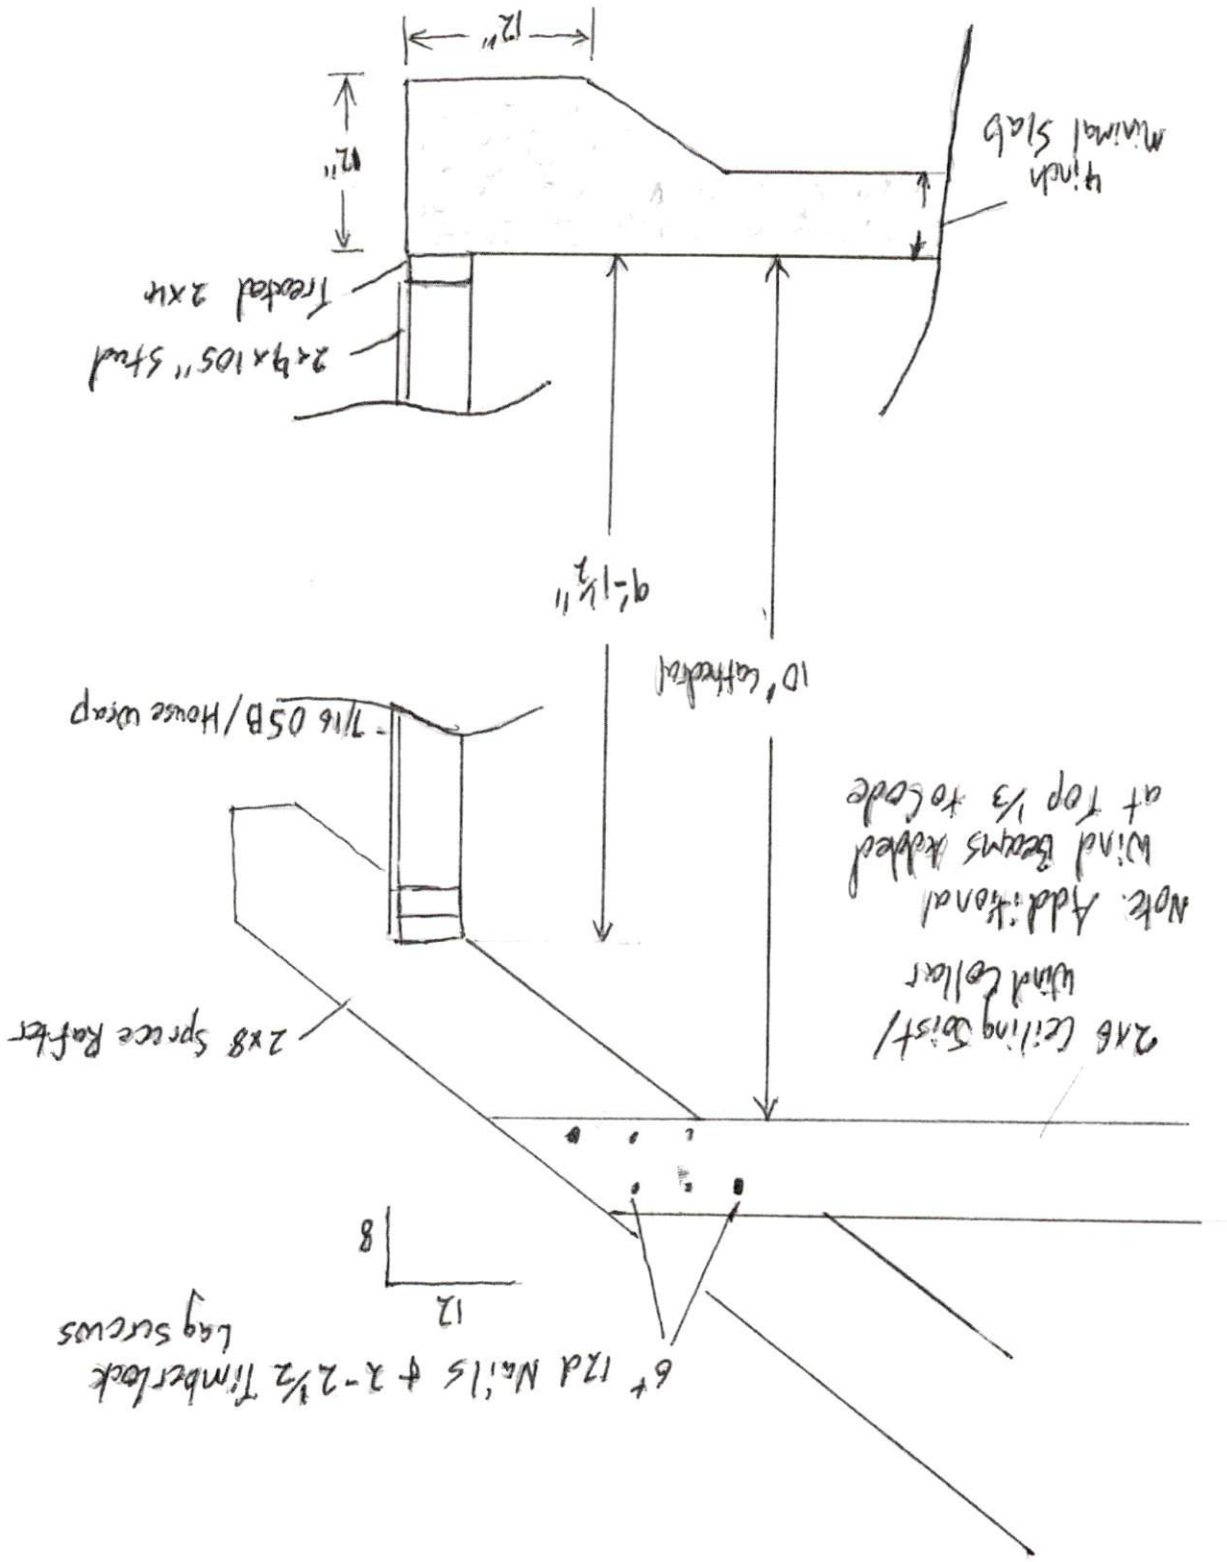

# Foundation Plan

Existing Home

18'

15'

81 Remington Hill  
w/level NC

LIVING AREA  
285 SQ FT

Wall Section Detail

281 Remington Hill  
Bunlevel NC 28323