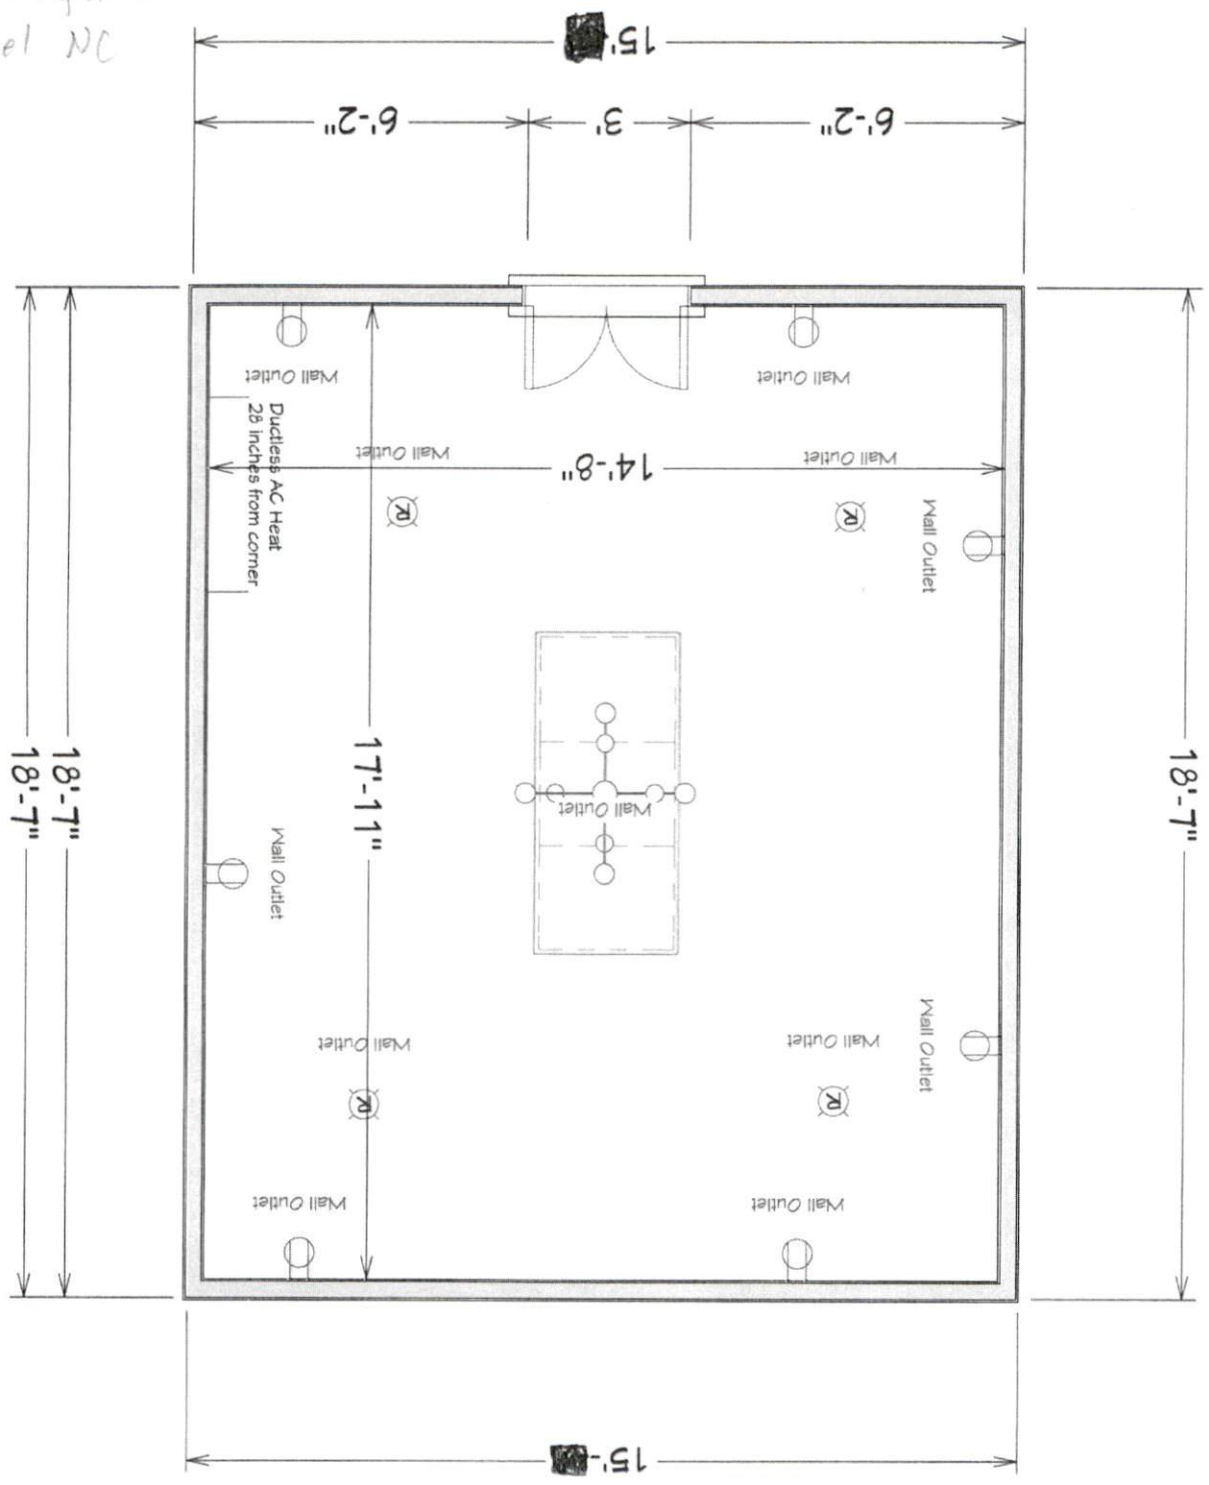

# Foundation Plan

Existing Home

18'

15'

81 Remington Hill  
w/level NC

LIVING AREA  
285 SQ FT

Wall Section Detail

281 Remington Hill  
Bunlevel NC 28323