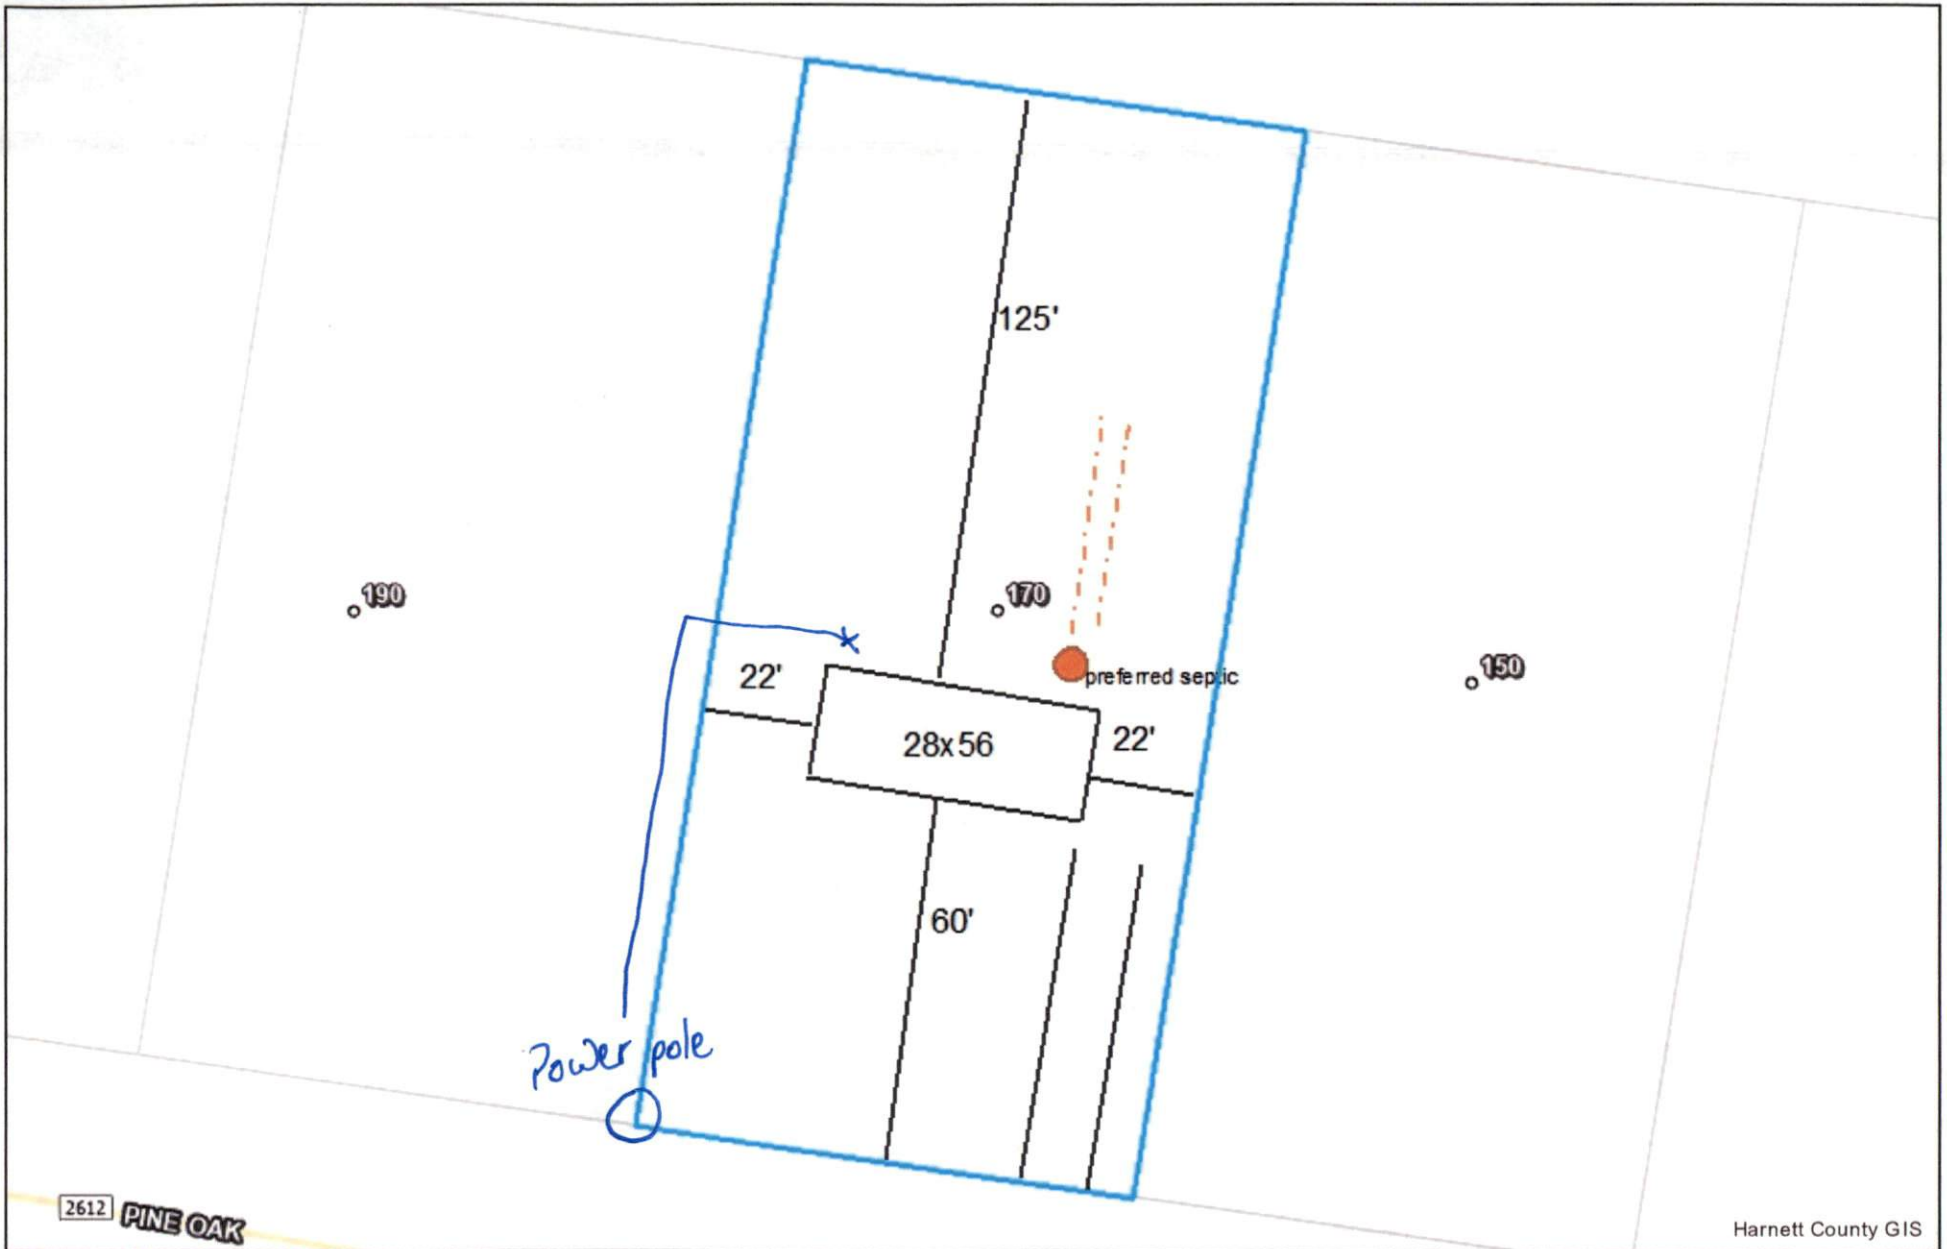

Fogle 170 Pine Oak

Harnett GIS

NOT FOR LEGAL USE

Harnett County GIS

GIS/E-911 Addressing

April 25, 2023

- | | | | | | | | |
|--|-------------------------------|-------------------|------------|---------------------|--------------|--|---------------|
| | Surrounding County Boundaries | | Airport | | Roads | | CapeFearRiver |
| | City Limits | MajorRoads | | Mile_Markers | | | |
| | County Boundary | | Interstate | | Mile_Markers | | |
| | Address Numbers | | NC | | Railroad | | |
| | | | US | | Parcels | | |

1 inch = 47 feet