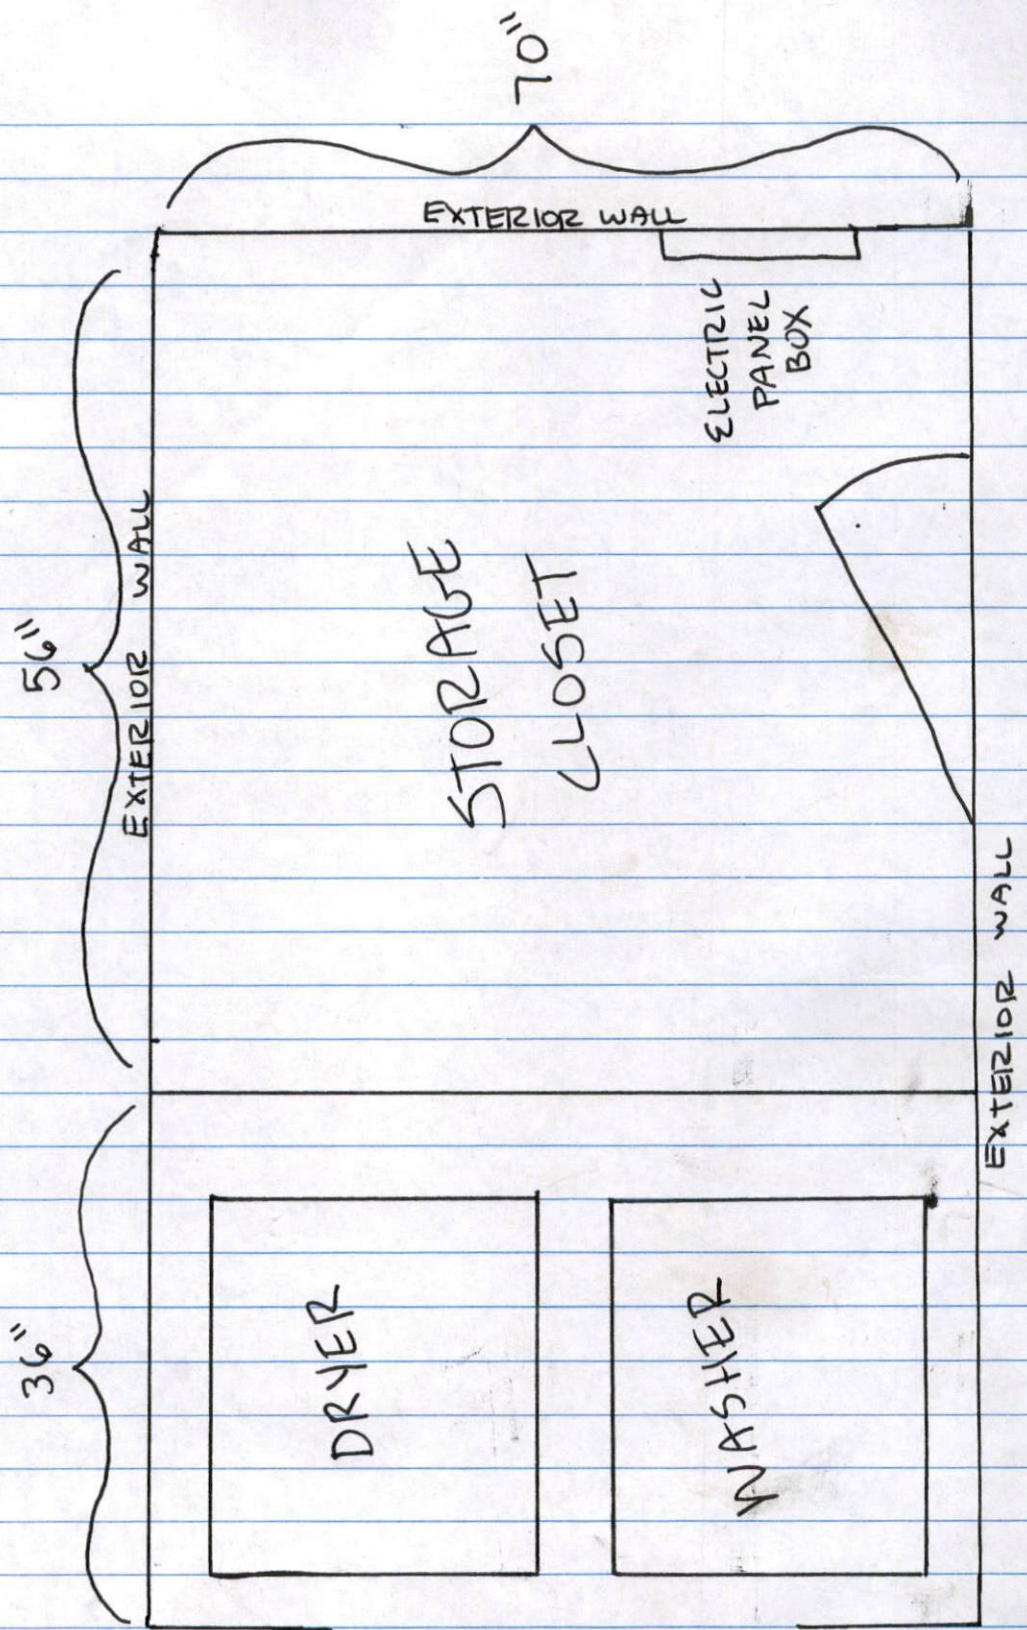

93 W. ERWIN ST

CURRENT LAYOUT

93 W. ERWIN ST

PROPOSED LAYOUT

42"

28"

EXTERIOR WALL

PANEL BOX

56"

STORAGE CLOSET

EXTERIOR WALL

HVAC REGISTER

POCKET DOOR

EXTERIOR WALL

STACKABLE WASHER DRYER

36"

36"