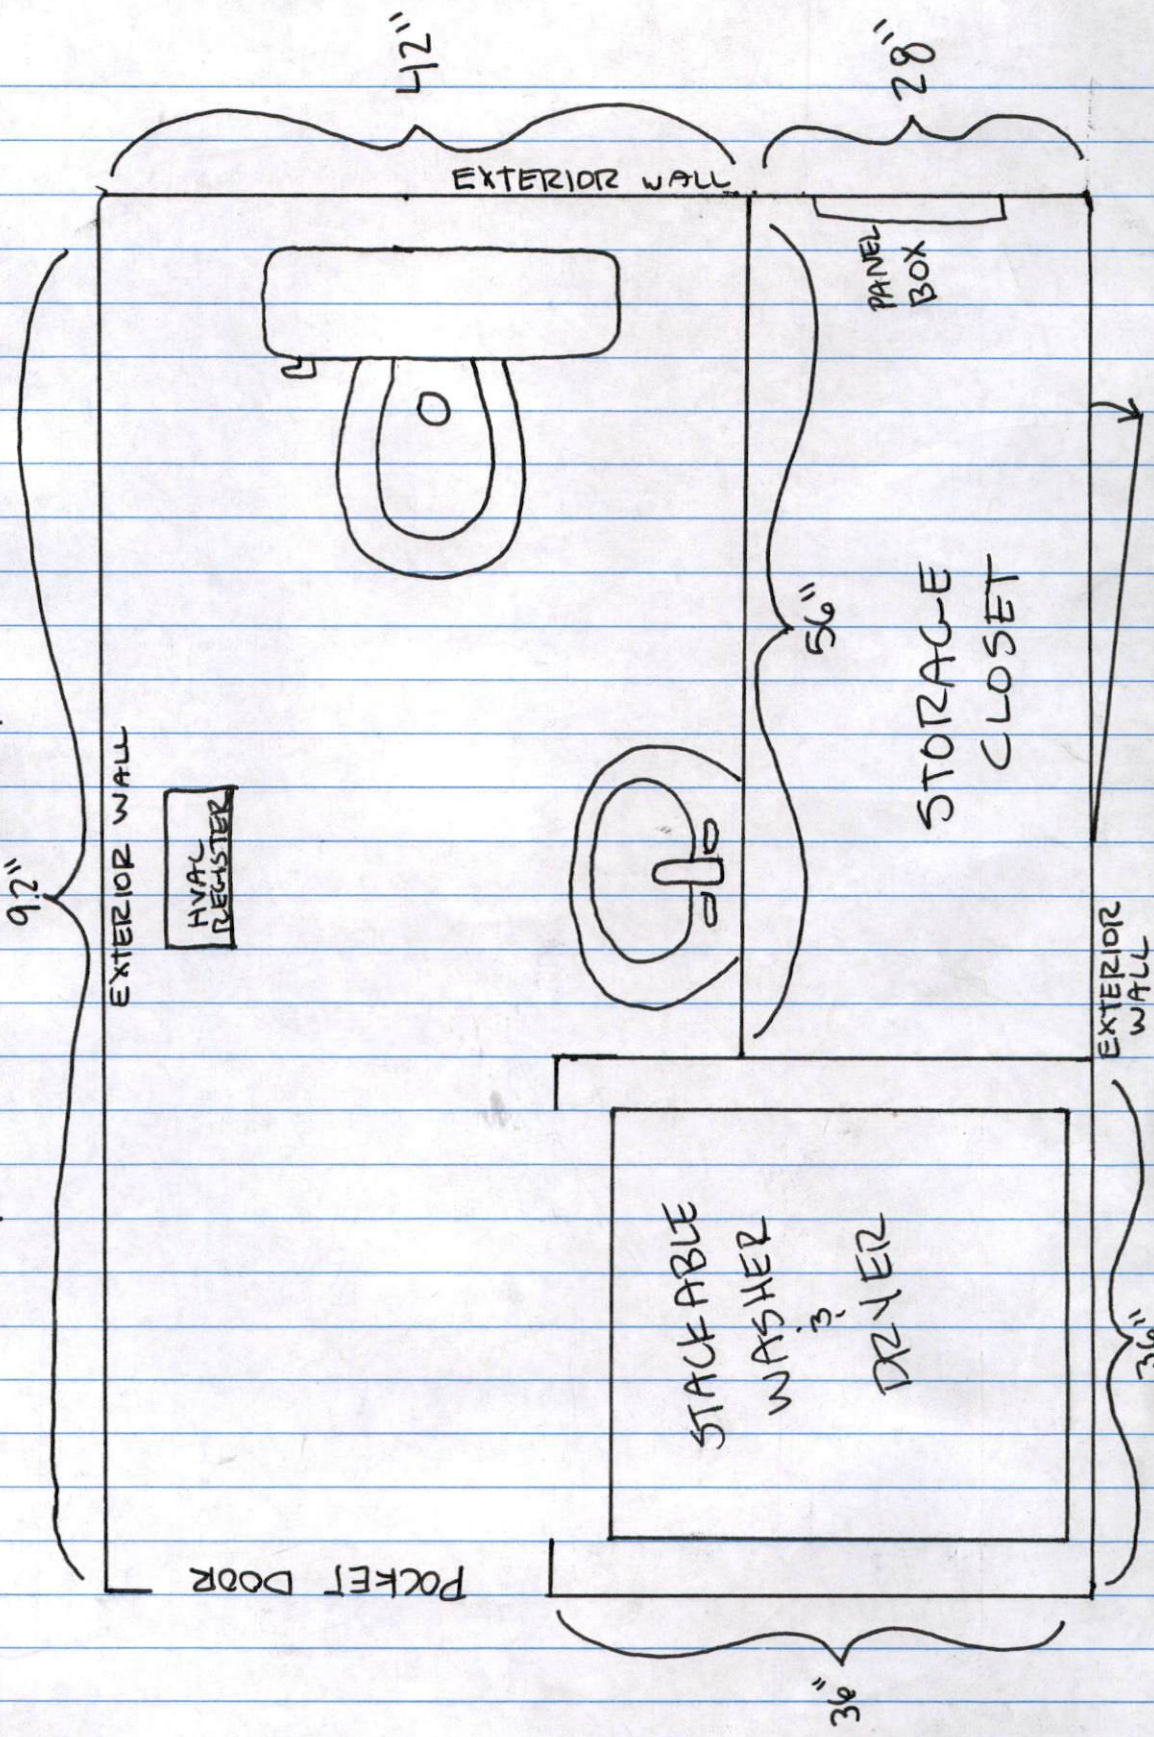

93 W. ERWIN ST

CURRENT LAYOUT

93 W. ERWIN ST

PROPOSED LAYOUT

42"

28"

EXTERIOR WALL

PANEL BOX

56"

STORAGE CLOSET

EXTERIOR WALL

HVAC REGISTER

POCKET DOOR

EXTERIOR WALL

STACKABLE WASHER DRYER

36"

36"