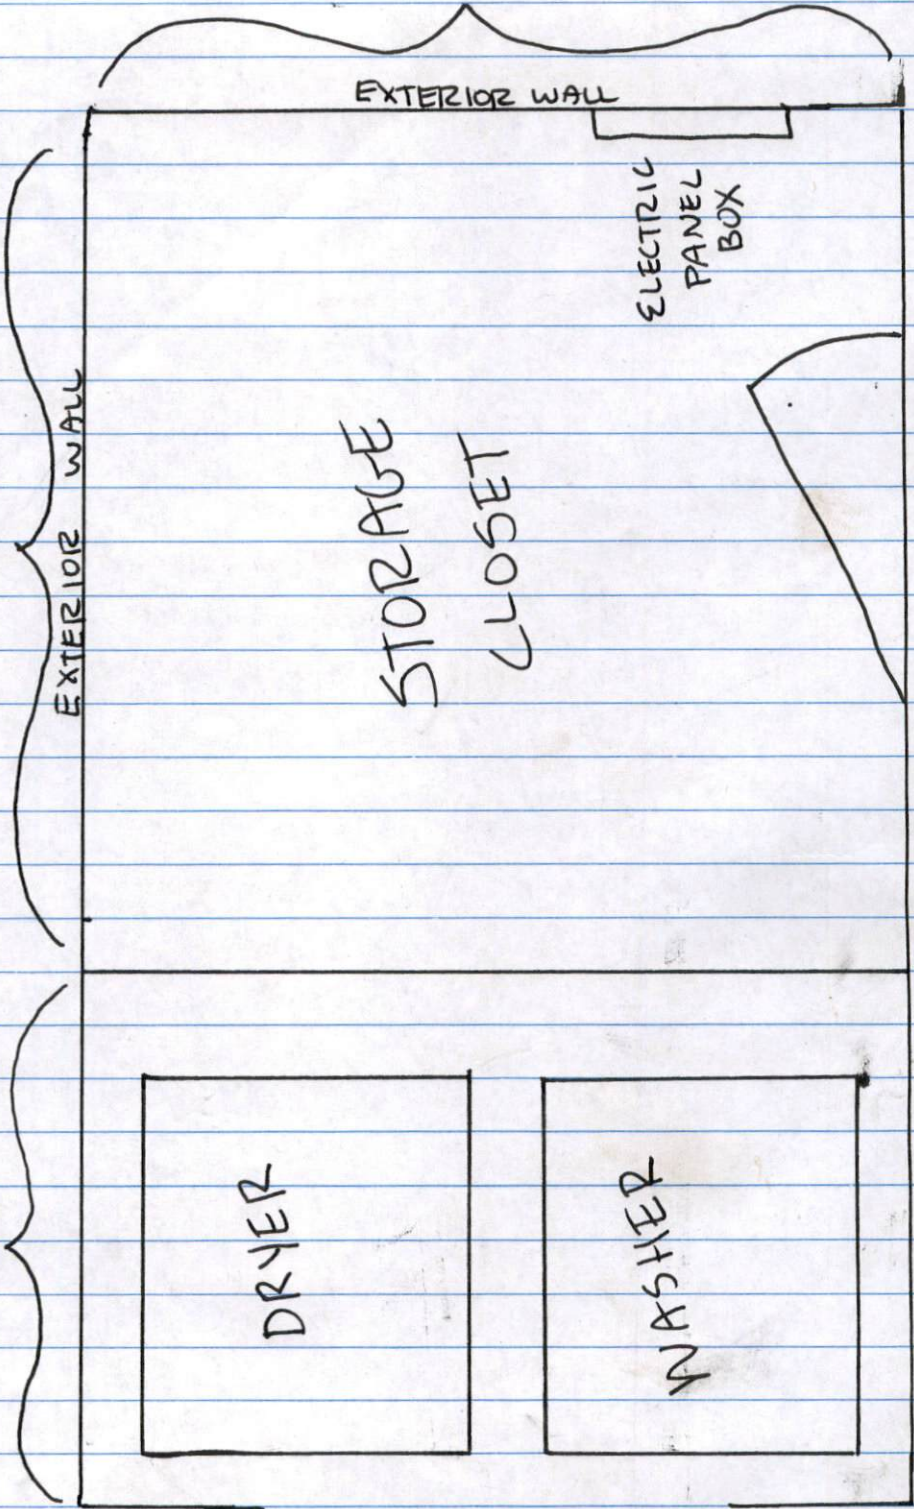

93 W. ERWIN ST

CURRENT LAYOUT

36"

56"

EXTERIOR WALL

ELECTRIC
PANEL
BOX

STORAGE
CLOSET

EXTERIOR WALL

110"

DRYER

WASHER

NOTICE TO CONTRACTOR
 APPROVED
 04/25/2023
 Harnett COUNTY
 NORTH CAROLINA

93 W. ERWIN ST
 PROPOSED LAYOUT
 9'2"

This closet may not be used as a clothes closet due to the electrical panel. All storage should be kept at least 3 feet away from panel board.

POCKET DOOR

36"

EXTERIOR WALL

STORAGE CLOSET

56"

PANEL BOX

EXTERIOR WALL

42"