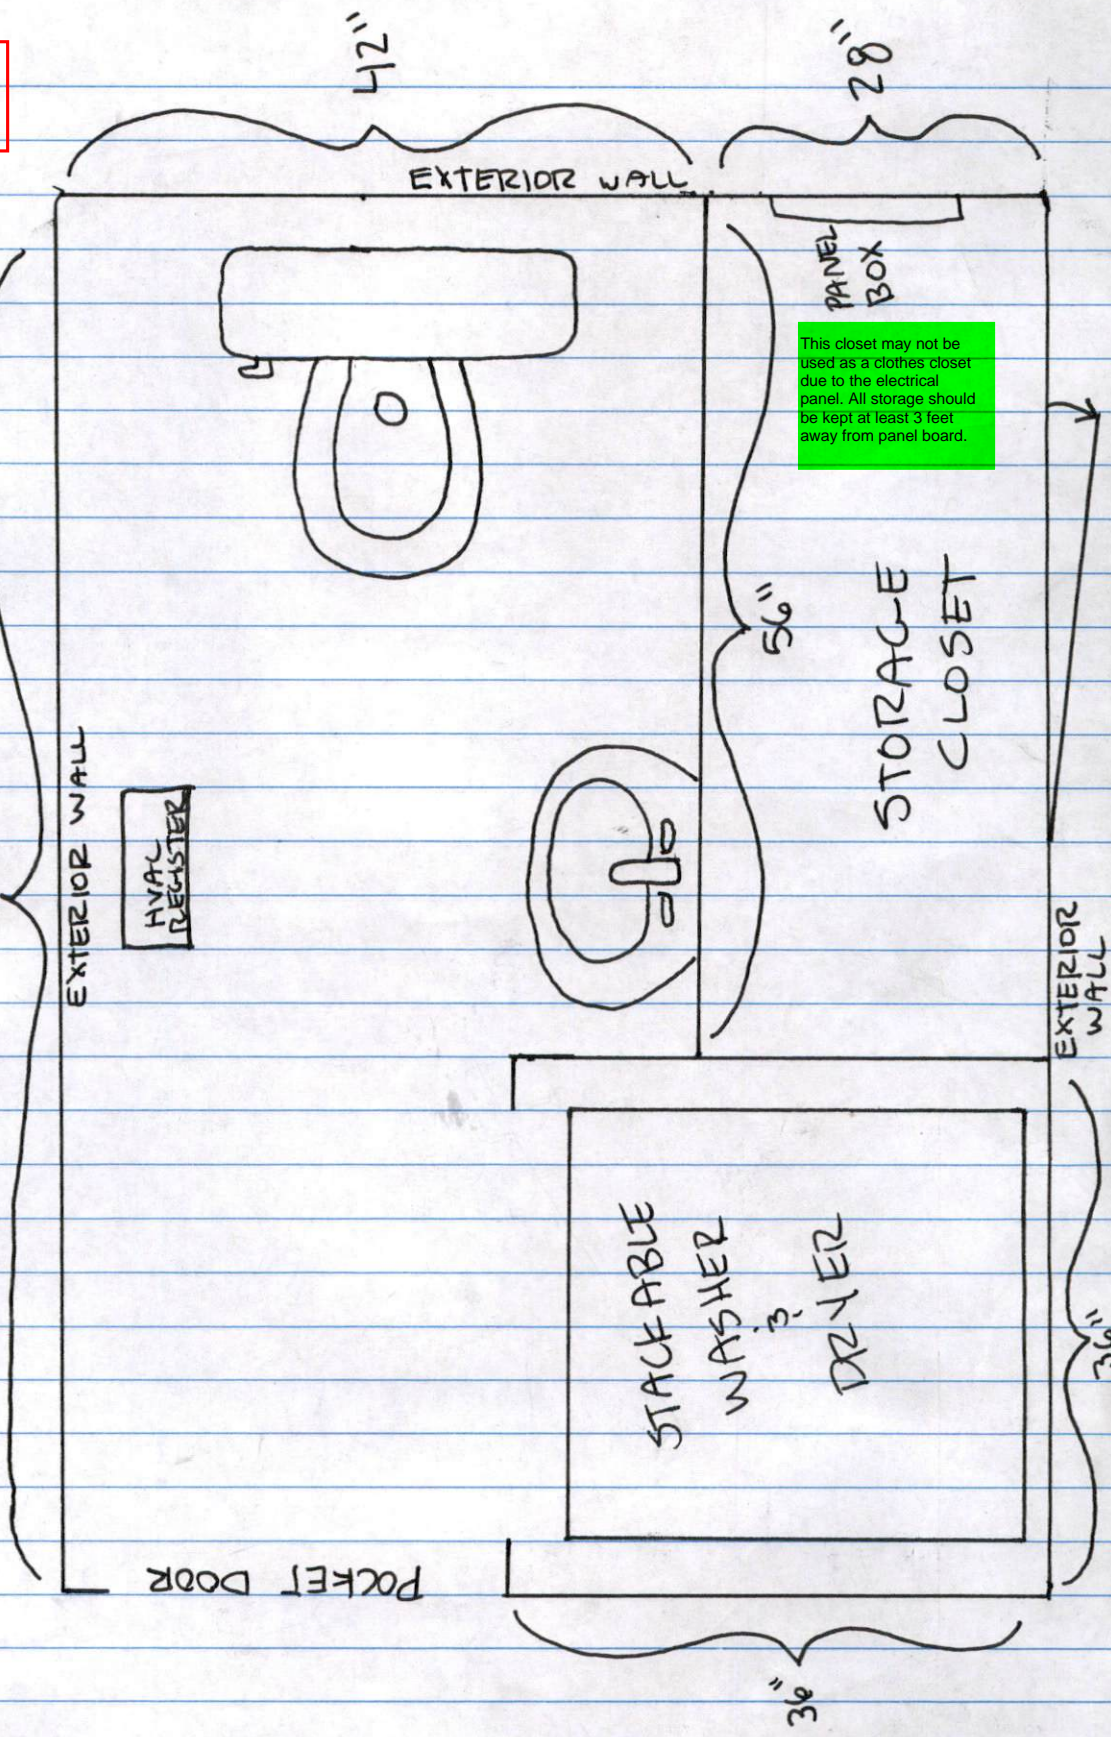

93 W. ERWIN ST

CURRENT LAYOUT

36"

56"

EXTERIOR WALL

ELECTRIC
PANEL
BOX

STORAGE
CLOSET

EXTERIOR WALL

110"

DRYER

WASHER

NOTICE TO CONTRACTOR
 APPROVED
 04/25/2023
 Harnett COUNTY
 NORTH CAROLINA

93 W. ERWIN ST
 PROPOSED LAYOUT
 9'2"

This closet may not be used as a clothes closet due to the electrical panel. All storage should be kept at least 3 feet away from panel board.

POCKET DOOR

36"

EXTERIOR WALL

STORAGE CLOSET

56"

PANEL BOX

EXTERIOR WALL

42"