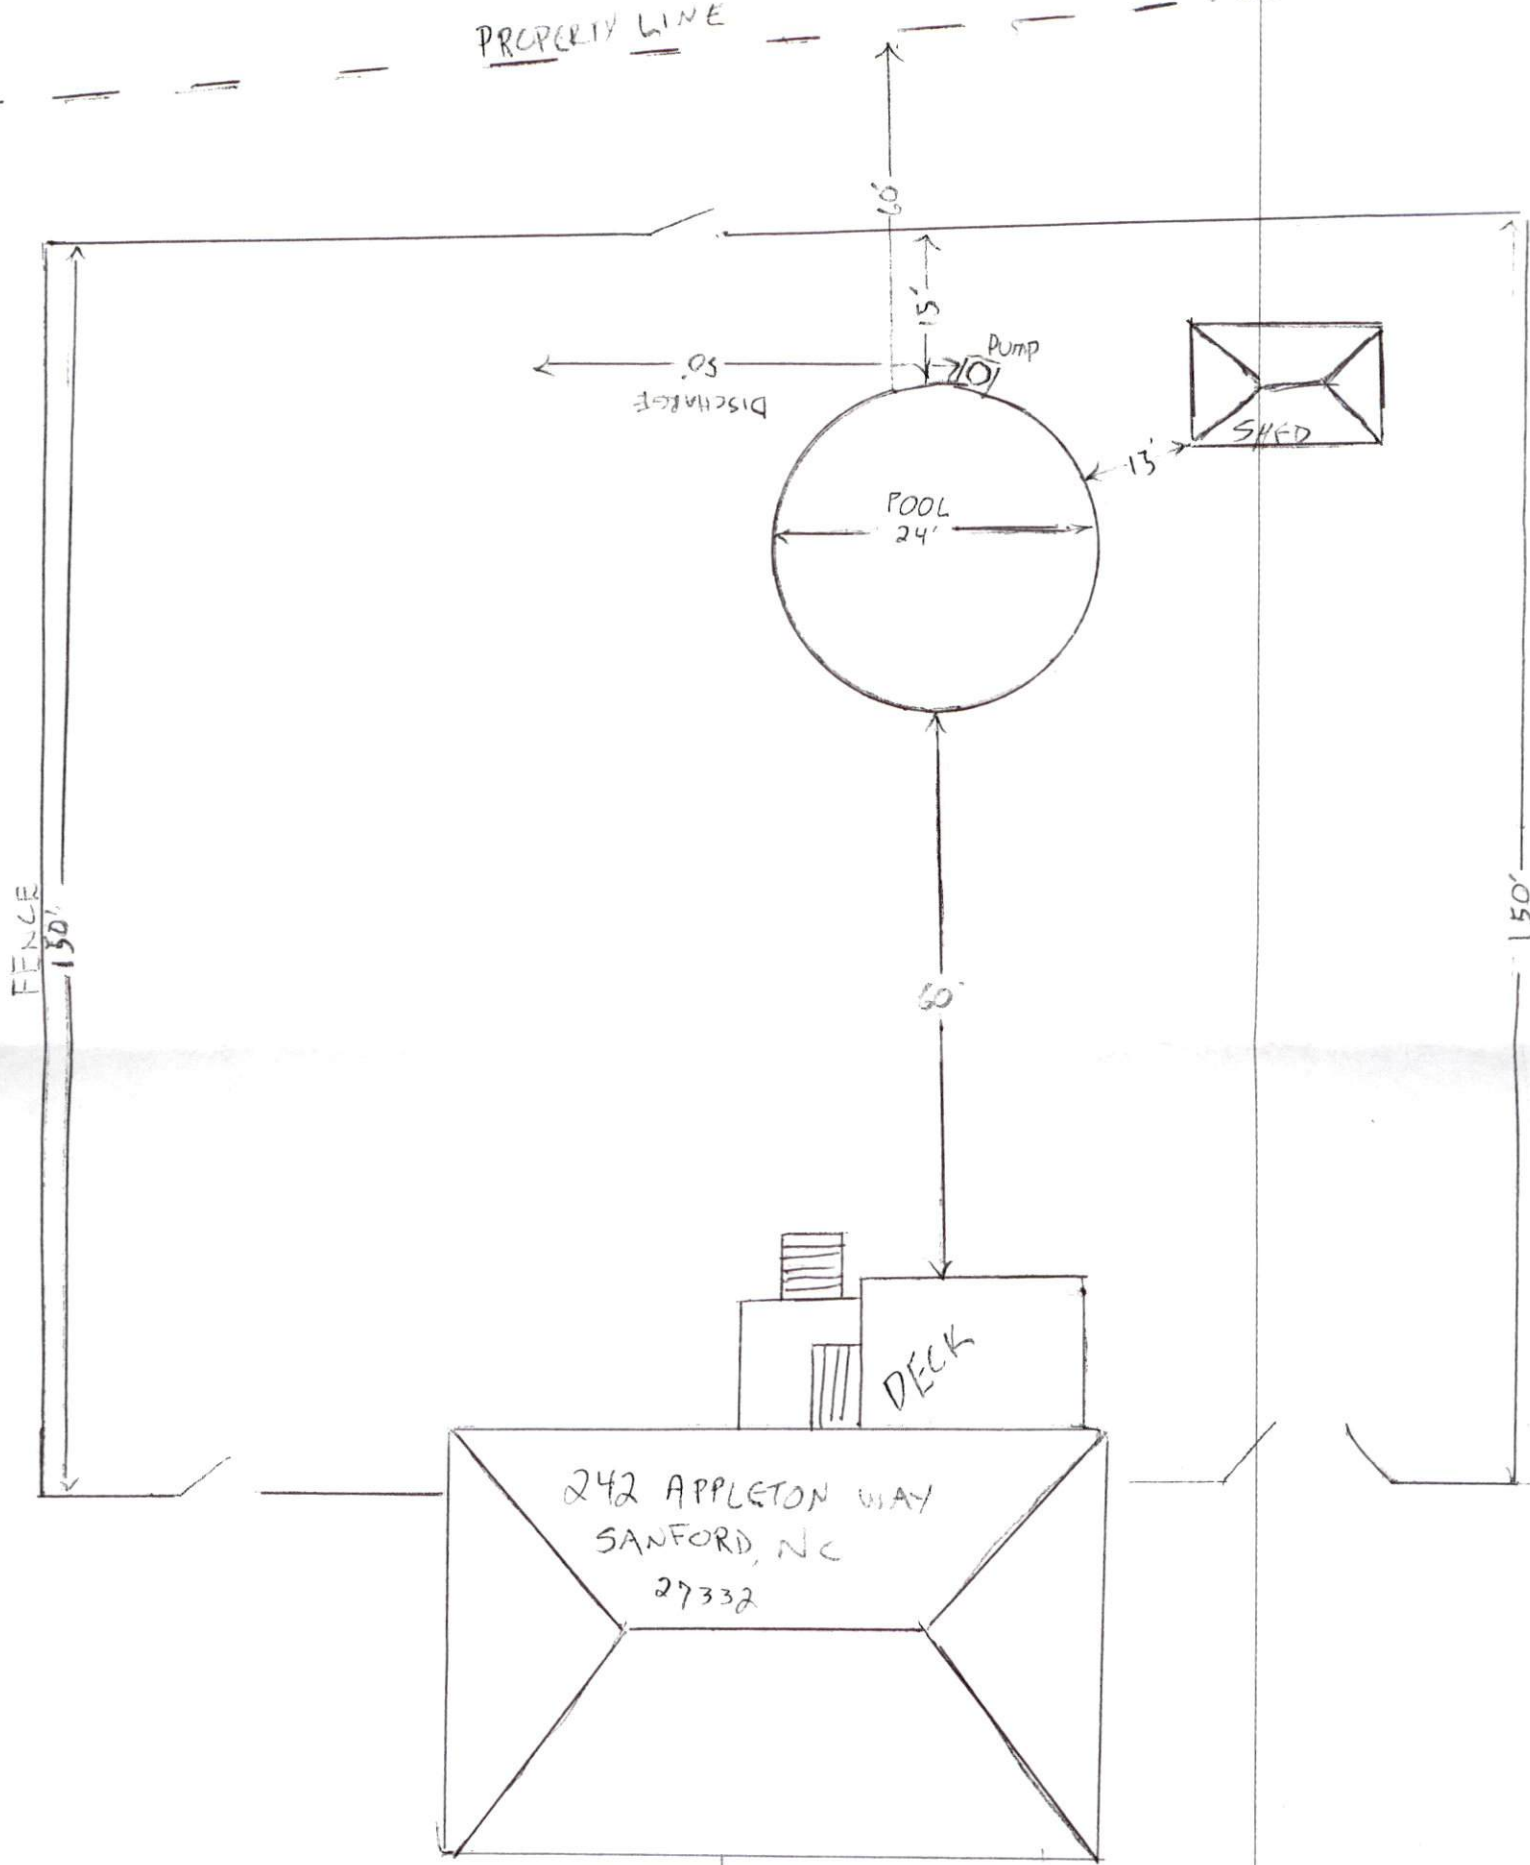

PROPERTY LINE

OWNER INFO:
 BRYAN REED
 242 APPLETON WAY
 SANFORD NC 27332
 36015562133

SCOPE OF WORK:
 24' ABOVE GROUND POOL