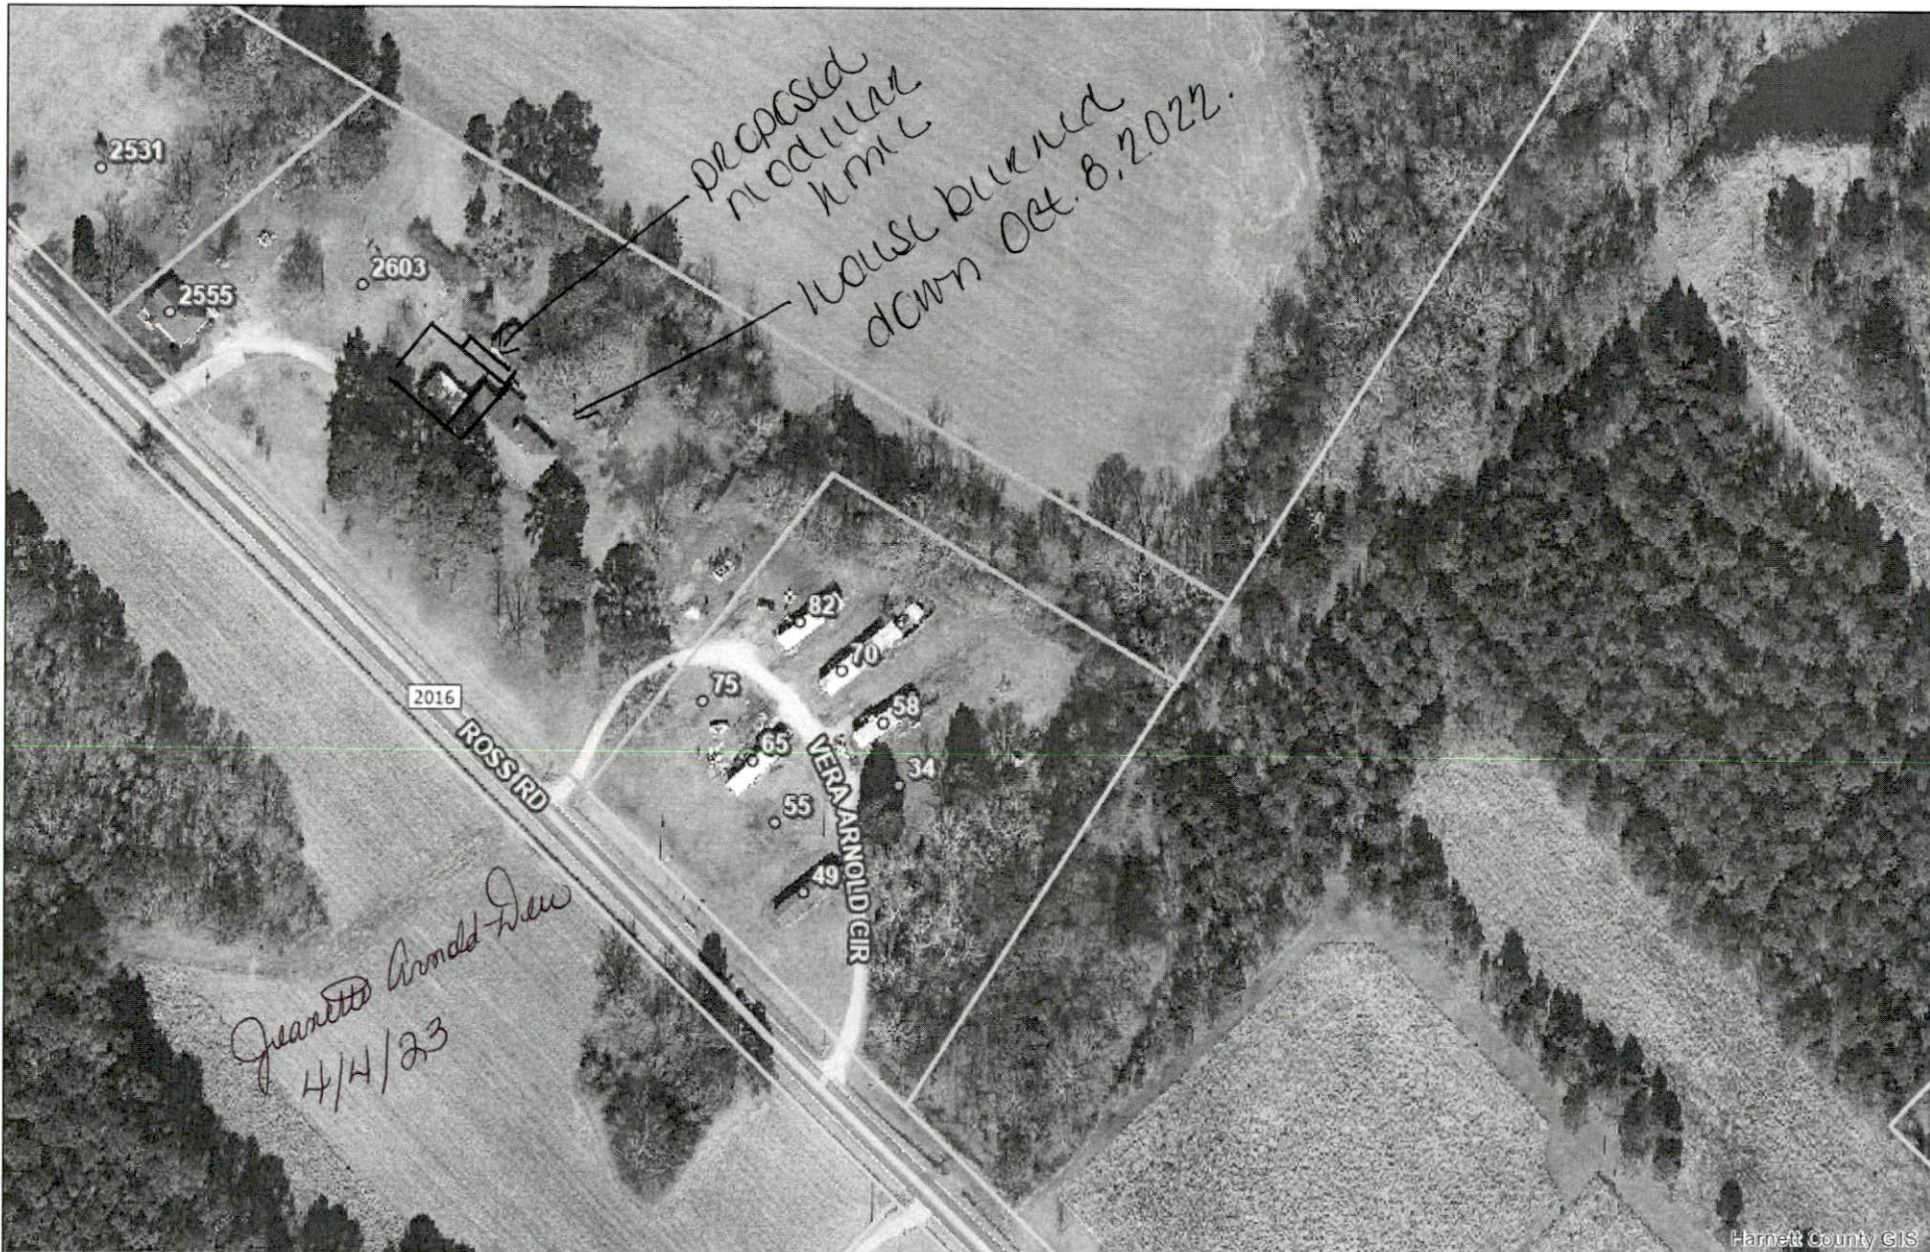

# Harnett GIS

NOT FOR LEGAL USE

Harnett County GIS

GIS/E-911 Addressing

April 4, 2023

- |                               |                     |            |               |
|-------------------------------|---------------------|------------|---------------|
| Surrounding County Boundaries | Airport             | Roads      | CapeFearRiver |
| City Limits                   | <b>MajorRoads</b>   | Interstate | N             |
| County Boundary               | NC                  | US         | E             |
| Address Numbers               | <b>Mile_Markers</b> | Parcels    | S             |
|                               | Mile_Markers        |            | W             |
|                               | Railroad            |            |               |

1 inch = 188 feet