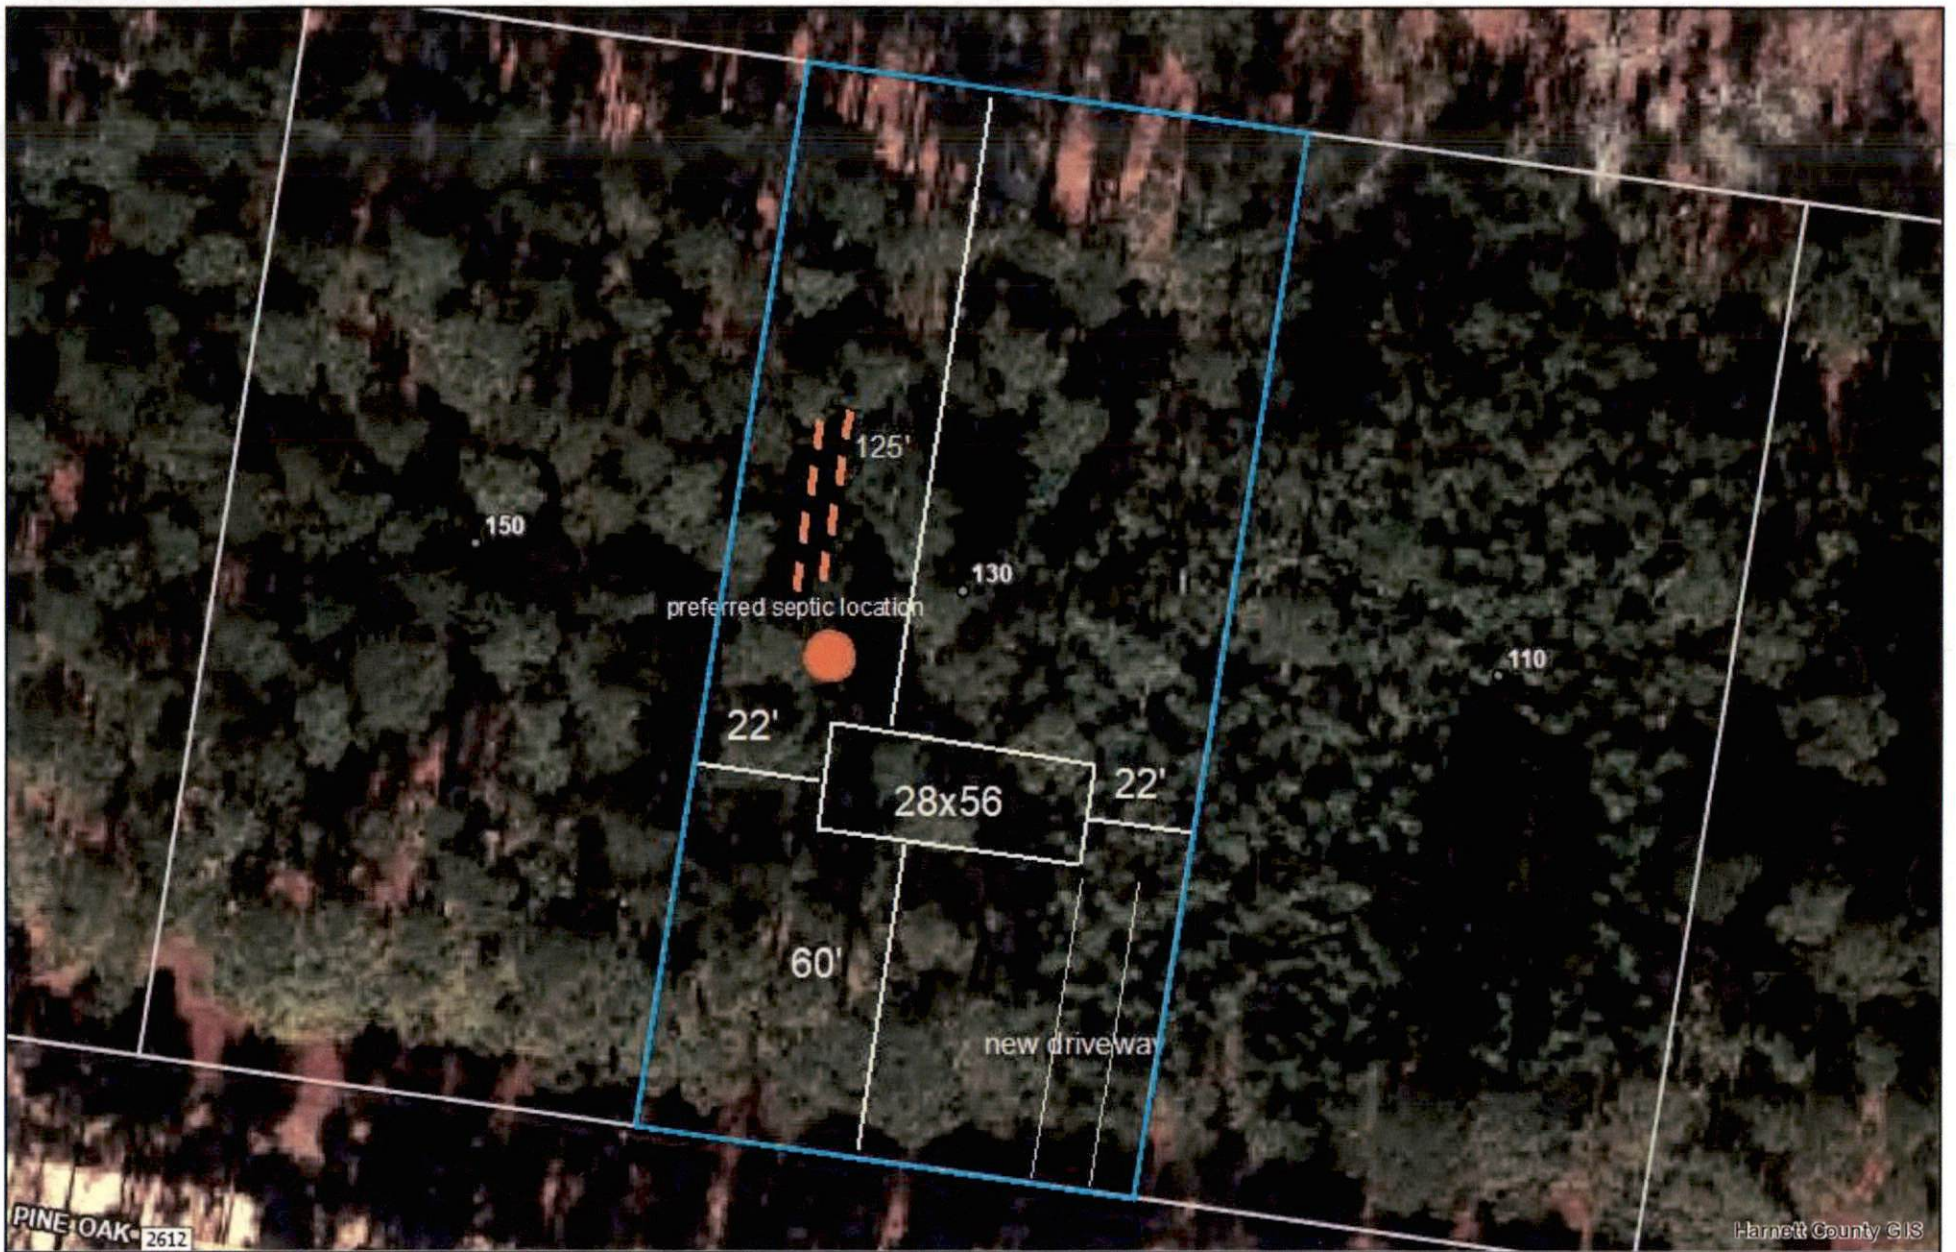

130 Pine Oak

# Harnett GIS

NOT FOR LEGAL USE

PINE OAK 2612

Harnett County GIS

- |                               |                    |                     |                 |
|-------------------------------|--------------------|---------------------|-----------------|
| Surrounding County Boundaries | Airport            | Roads               | Cape Fear River |
| City Limits                   | <b>Major Roads</b> | <b>Mile_Markers</b> |                 |
| County Boundary               | Interstate         | Mile_Markers        |                 |
| Address Numbers               | NC                 | Parcels             |                 |
|                               | US                 |                     |                 |

1 inch = 47 feet

GIS/E-911 Addressing  
March 14, 2023