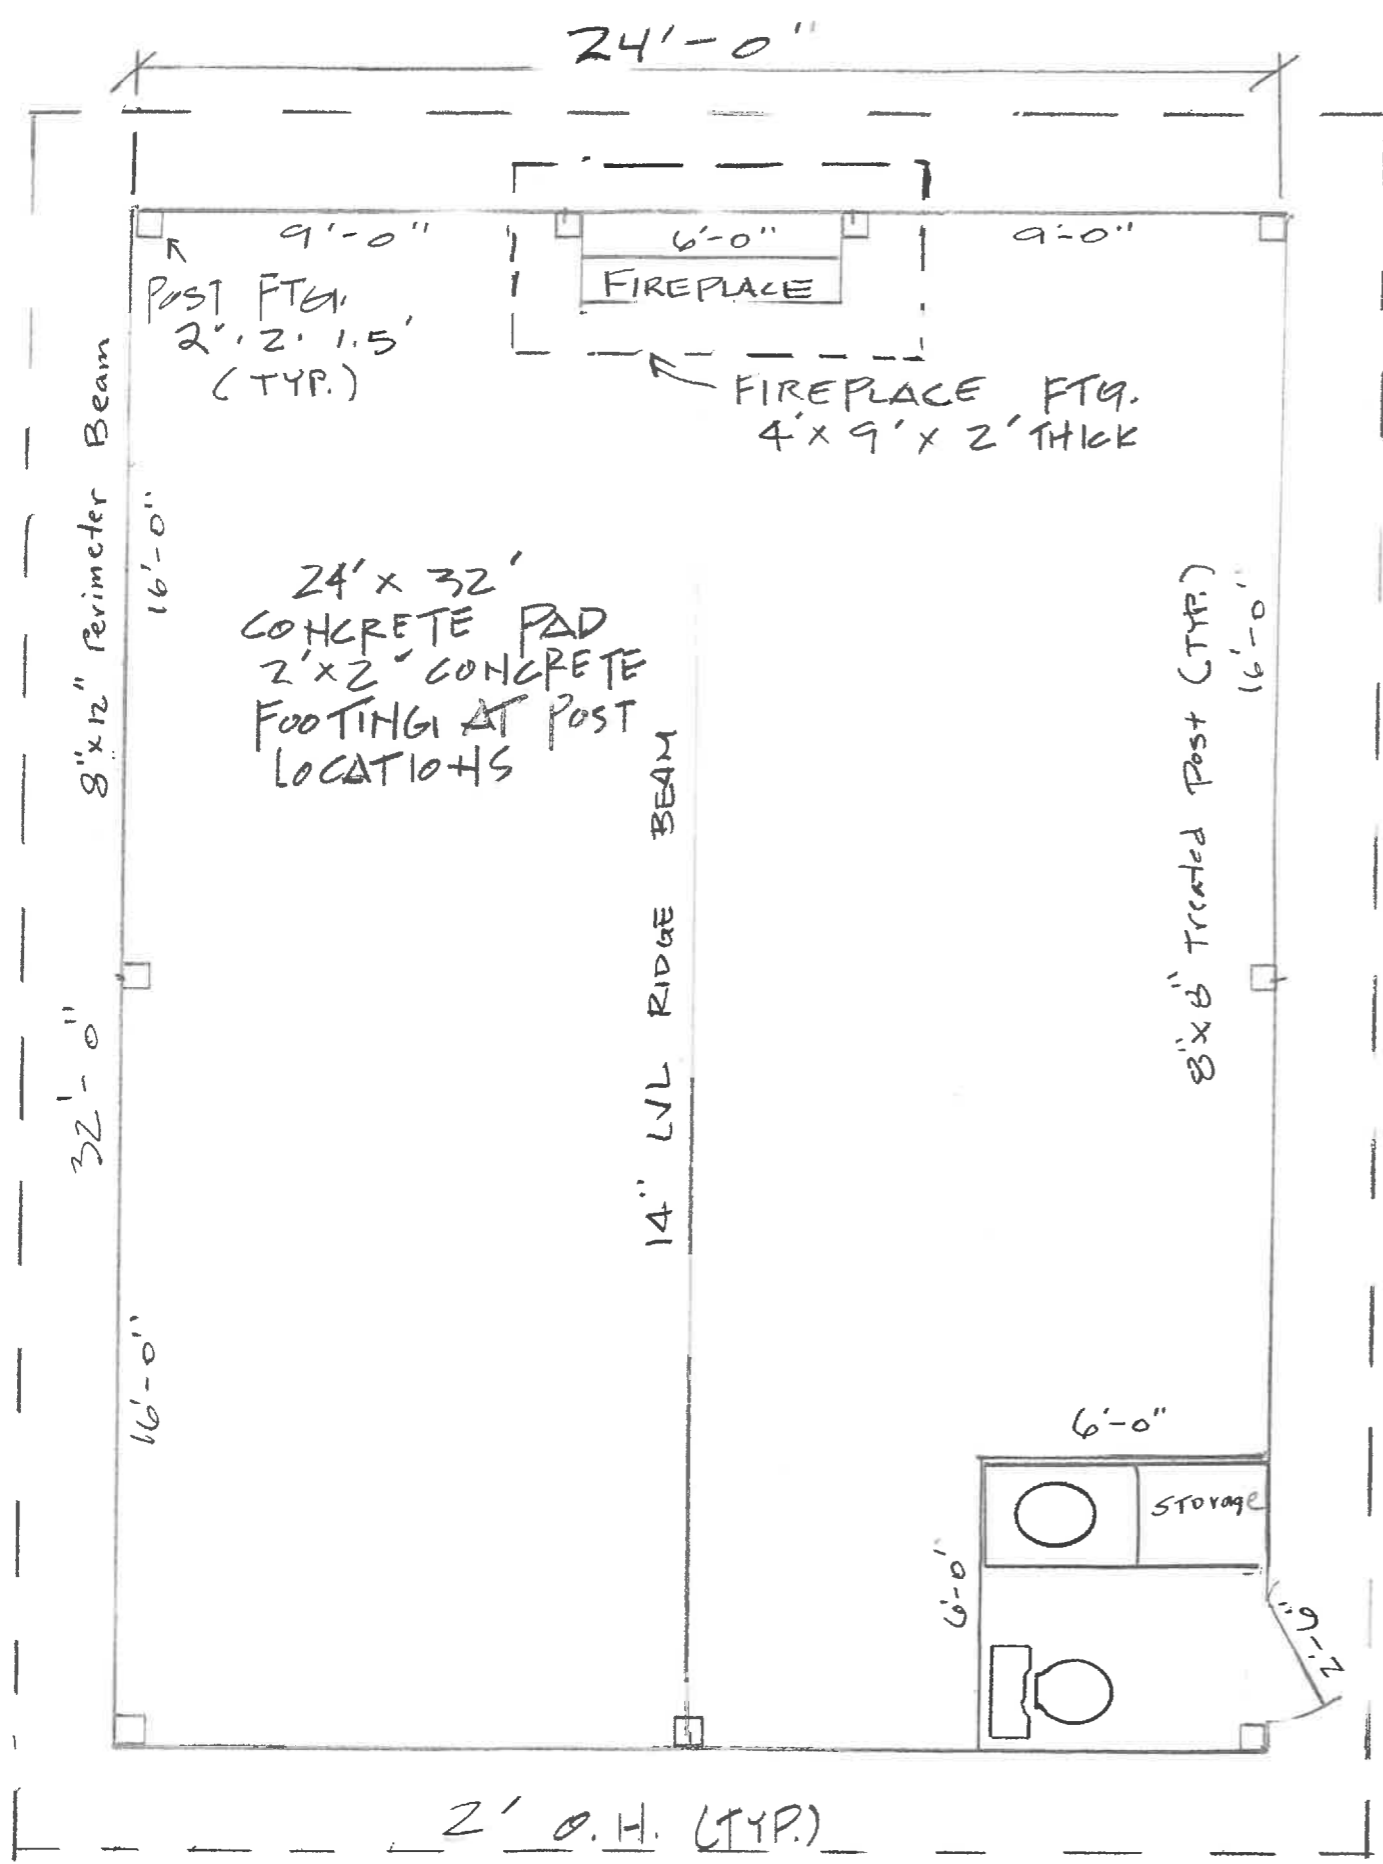

TONY WARREN

DRAWN CLS  
 DATE 3/10/23  
 SCALE: 1/4" = 1'-0"