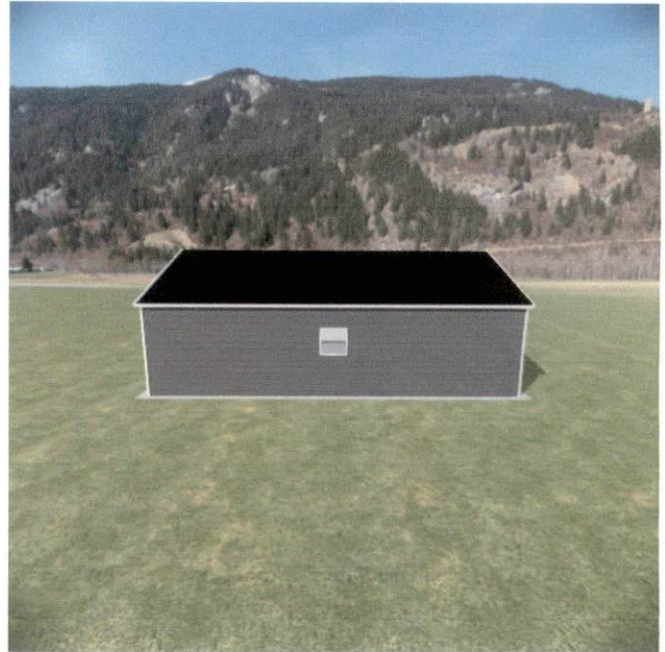

Your Custom Metal Building Design
alansfactoryoutlet.com | 1-800-488-6903

Edit or Buy Your Design: alansfactoryoutlet.com/design/eaEw8SKf/

Delivery Zip Code: 27546

Front

Right

Back

Left

Your Custom Metal Building Design

alansfactoryoutlet.com | 1-800-488-6903

Edit or Buy Your Design: alansfactoryoutlet.com/design/eaEw8SKf/

Floor Plan

Your Custom Metal Building Design
alansfactoryoutlet.com | 1-800-488-6903

Edit or Buy Your Design: alansfactoryoutlet.com/design/eaEw8SKf/

Delivery Zip Code: 27546

24 x 35 Vertical Roof Metal Garage \$9,918.00 1 \$11,020.00

Roof Color: Black

Trim Color: White

Side & End Color: Quaker Gray

Garage Door Color: White

Galvanized or Colored Screws: Silver Galvanized Screws

Right Side: Right Side Closed with 8' - 9' Legs - 35' Long

Horizontal or Vertical Sides: Horizontal Sides

Vertical Deluxe Two Tone on Side: Without Vertical Deluxe Two Tone

Ends: 24' Wide - Close Both 8' - 9' Ends