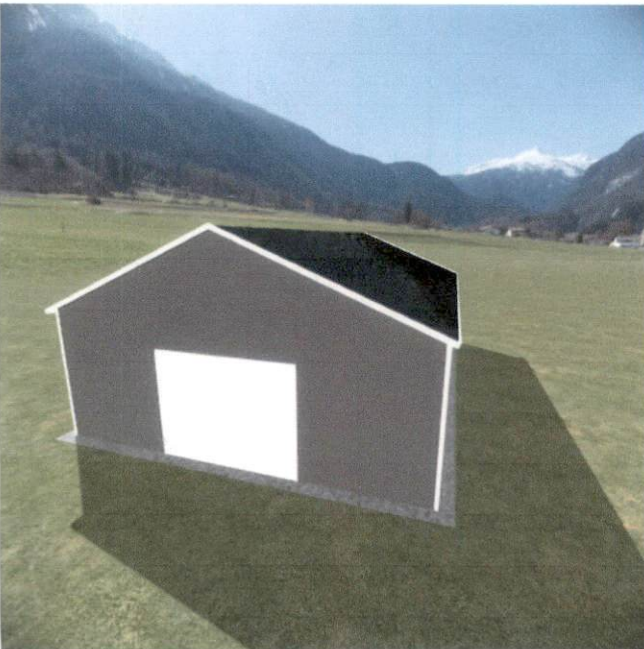

Your Custom Metal Building Design
alansfactoryoutlet.com | 1-800-488-6903

Edit or Buy Your Design: alansfactoryoutlet.com/design/eaEw8SKf/

Delivery Zip Code: 27546

Front

Right

Back

Left

Your Custom Metal Building Design

alansfactoryoutlet.com | 1-800-488-6903

Edit or Buy Your Design: alansfactoryoutlet.com/design/eaEw8SKf/

Floor Plan

Your Custom Metal Building Design
alansfactoryoutlet.com | 1-800-488-6903

Edit or Buy Your Design: alansfactoryoutlet.com/design/eaEw8SKf/

Delivery Zip Code: 27546

24 x 35 Vertical Roof Metal Garage \$9,918.00 1 \$11,020.00

Roof Color: Black

Trim Color: White

Side & End Color: Quaker Gray

Garage Door Color: White

Galvanized or Colored Screws: Silver Galvanized Screws