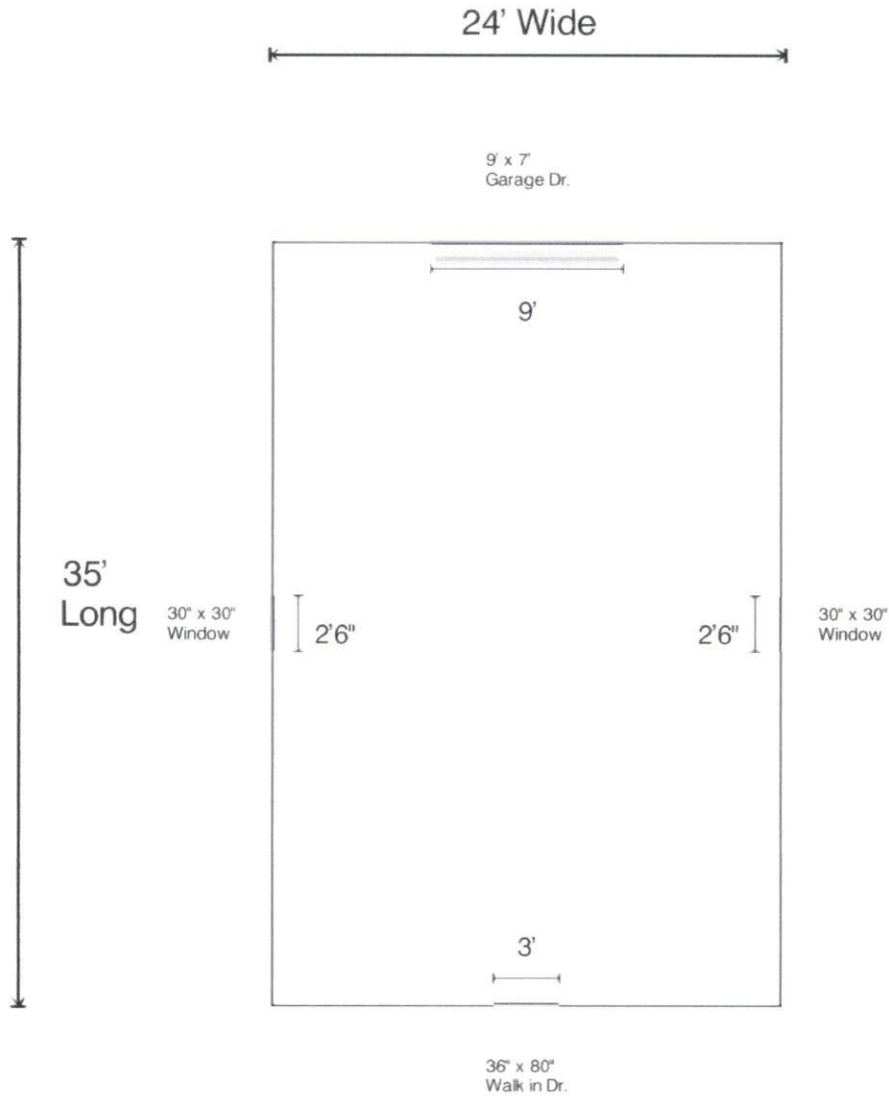

Your Custom Metal Building Design

alansfactoryoutlet.com | 1-800-488-6903

Edit or Buy Your Design: alansfactoryoutlet.com/design/eaEw8SKf/

Floor Plan