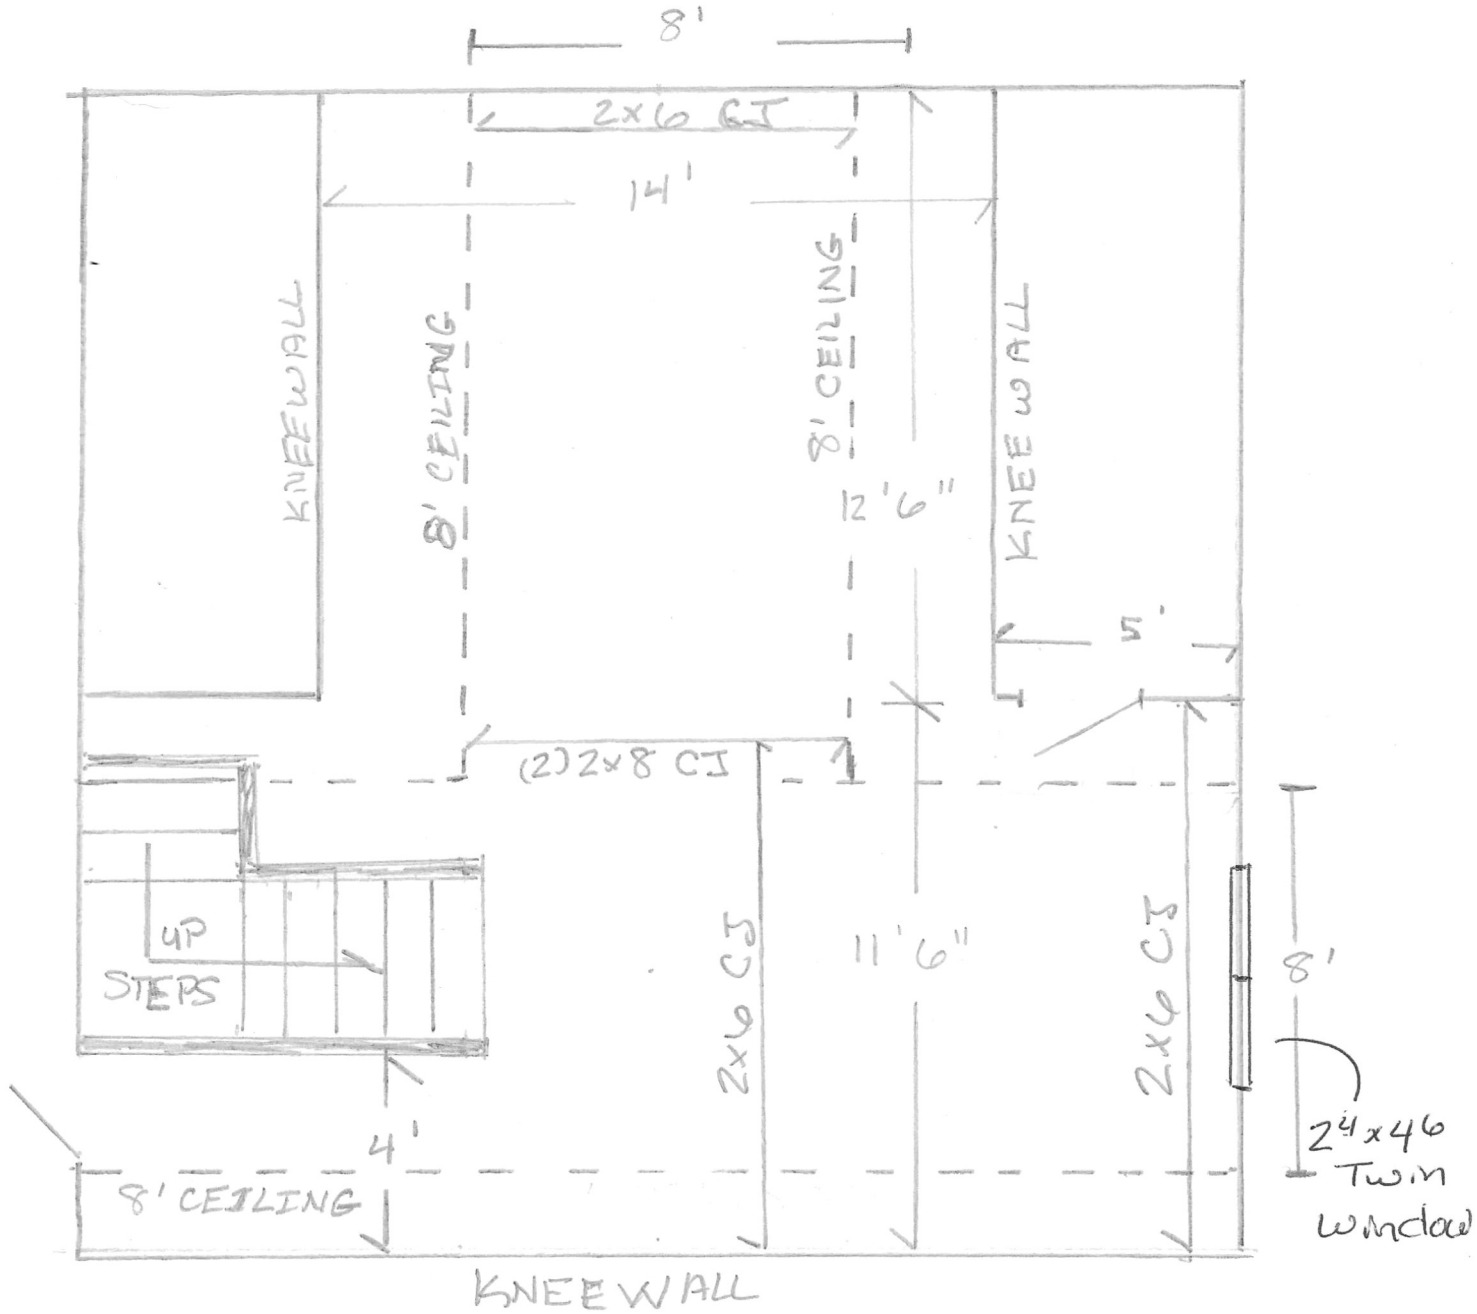

5221 OLD STAGE RD. N

BONUS ROOM

ATTIC

SCALE 1/4" = 1'