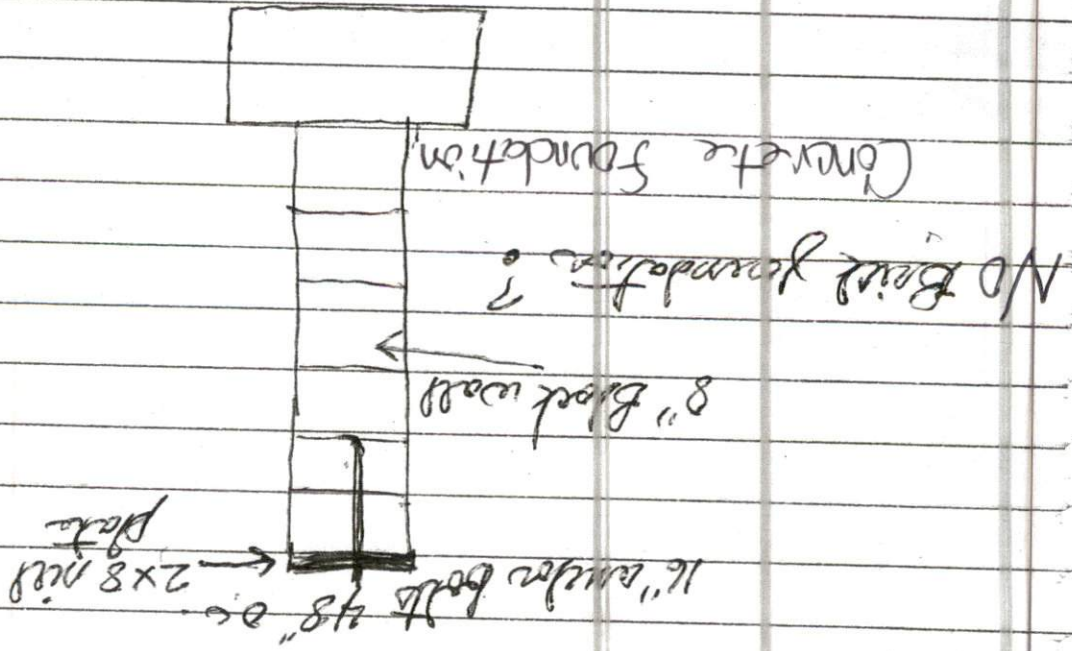

Nancy Silvers

4586 Nestle
Angier

Lanny Jr
910-8419758

pieces for garden to be
24" x 24" x 10" - double steel pieces
16" x 16"
Yesterday

Front (East)

58.6

20.4

35.5

Nancy Silvers
1586 NC 55W
Angier NC

Part D

8.2

4.7

8" Block wall

16" Footings

24" Double Piers block

Part D