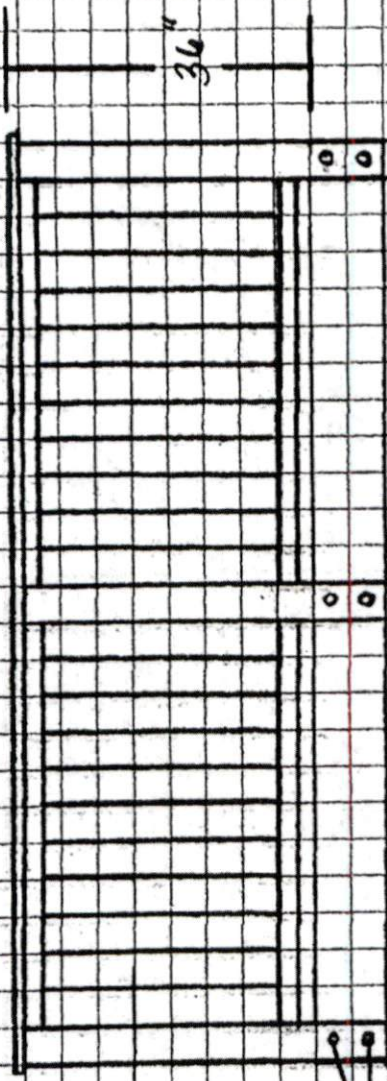

512 Homestead Ln
Angier, NC 27501

Bracing Detail

4" baluster
spacing

(2) 3/8"
Galvanized
Bolts/nuts/washers

Handrail Detail

512 Homestead Ln
Angier, NC 27501

Framing / Footings
Detail

Freestanding
20' x 30'
Deck
with 8' x 8'
deck extension