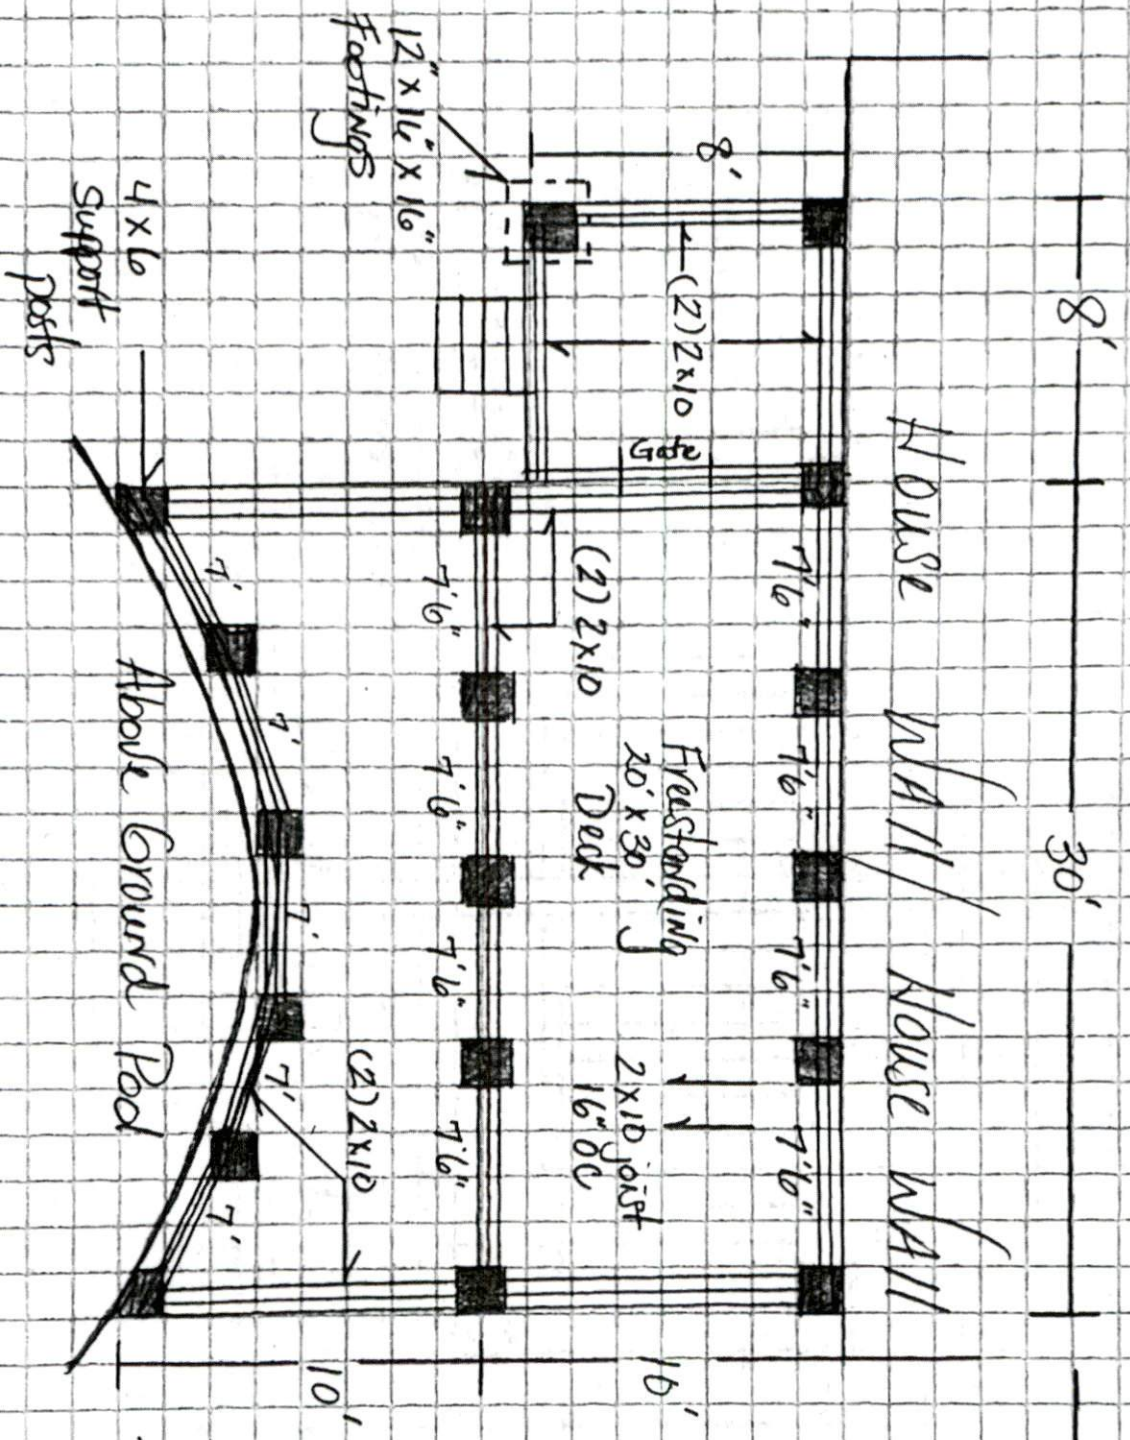

512 Homestead Ln
Angier, NC 27501

Bracing Detail

4" baluster
spacing

(2) 3/8"
Galvanized
Bolts/nuts/washers

Handrail Detail

512 Homestead Ln
Angier, NC 27501

Framing / Footings
Detail

Freestanding
20' x 30'
Deck
with 8' x 8'
deck extension