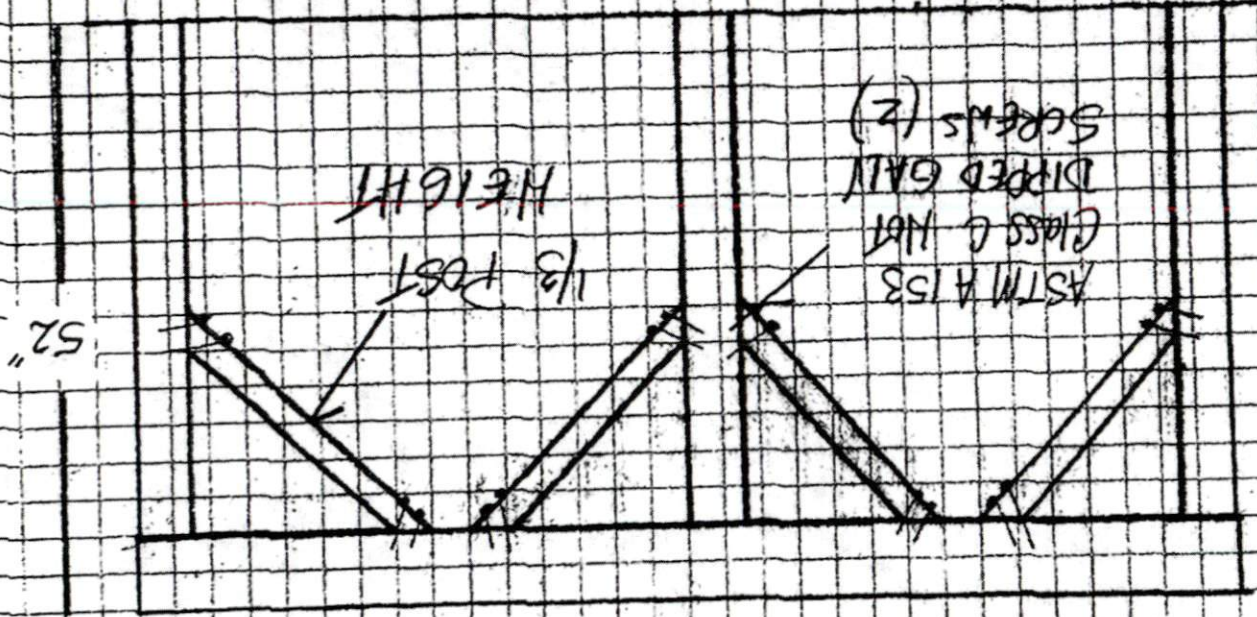

512 Homestead Ln
Angier, NC 27501

Bracing Detail

4" baluster
spacing

(2) 3/8"
Galvanized
Bolts/nuts/washers

Handrail Detail

512 Homestead Ln
Angier, NC 27501

Framing / Footings
Detail

Freestanding
20' x 30'
Deck
with 8' x 8'
deck extension