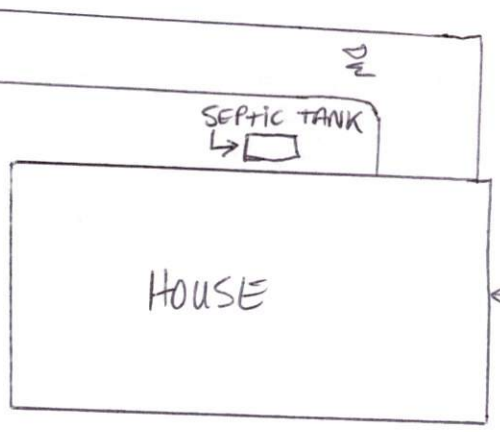

2048 CLAYHOLE RD

COATS, NC 27524

233.02 FEET

128 FT

105.80 FEET

DW

DW

20 FT

22 FT

64 FT

69.68 FEET

38 FT

0.507 Acre
(22,106 SQ. FT)
(RESIDUAL AREA)

232.19 FEET