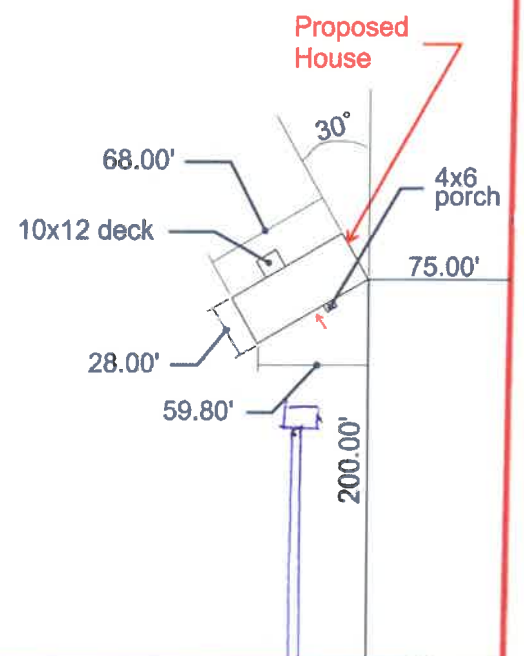

1512.10'

Property Line

525.00'

Property Line

125.00'

800.00'

Gainsborough Lane

832.00'

624 Gainsborough Lane
Cameron, NC 28326
Scale: 1"=100'