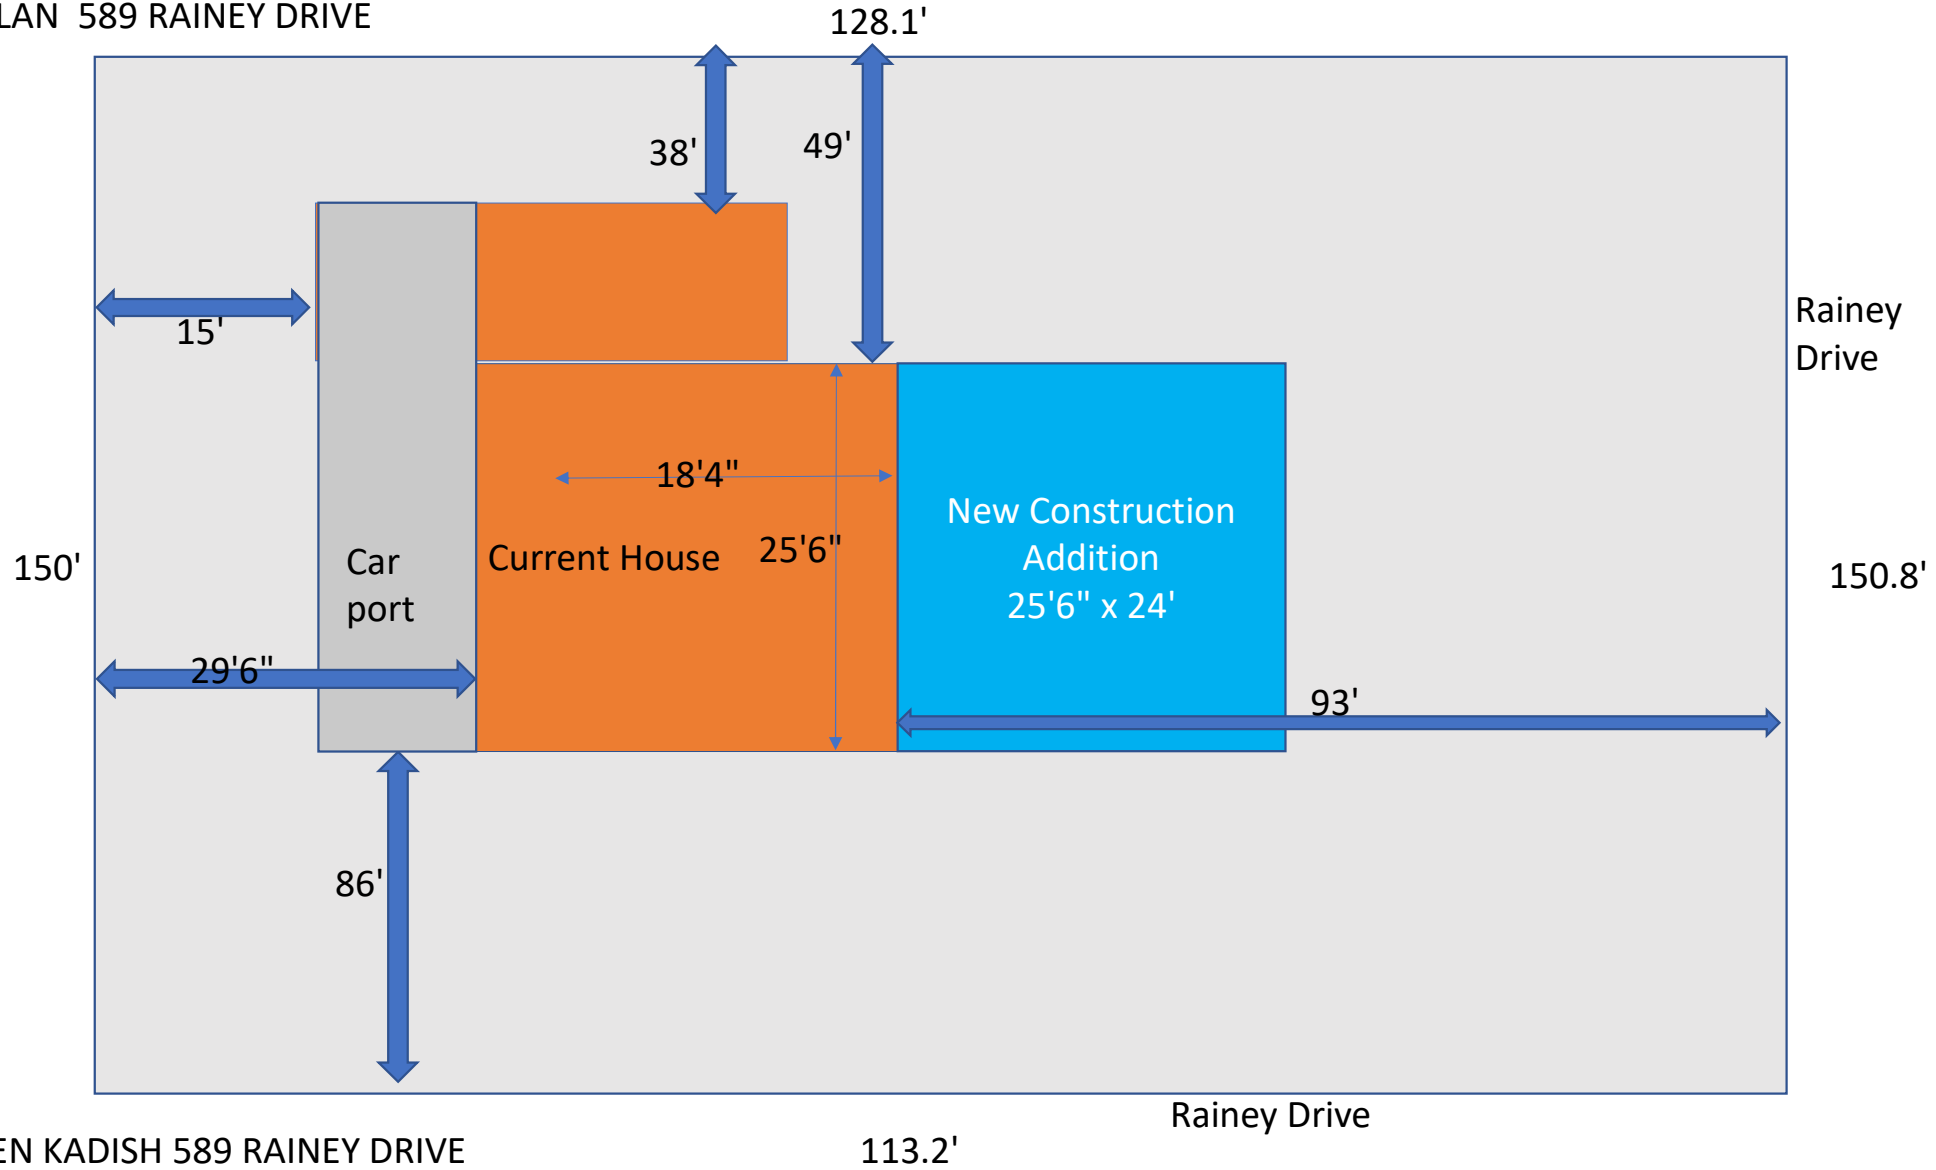

SITE PLAN 589 RAINEY DRIVE

ROBBEN KADISH 589 RAINEY DRIVE

113.2'

Rainey Drive