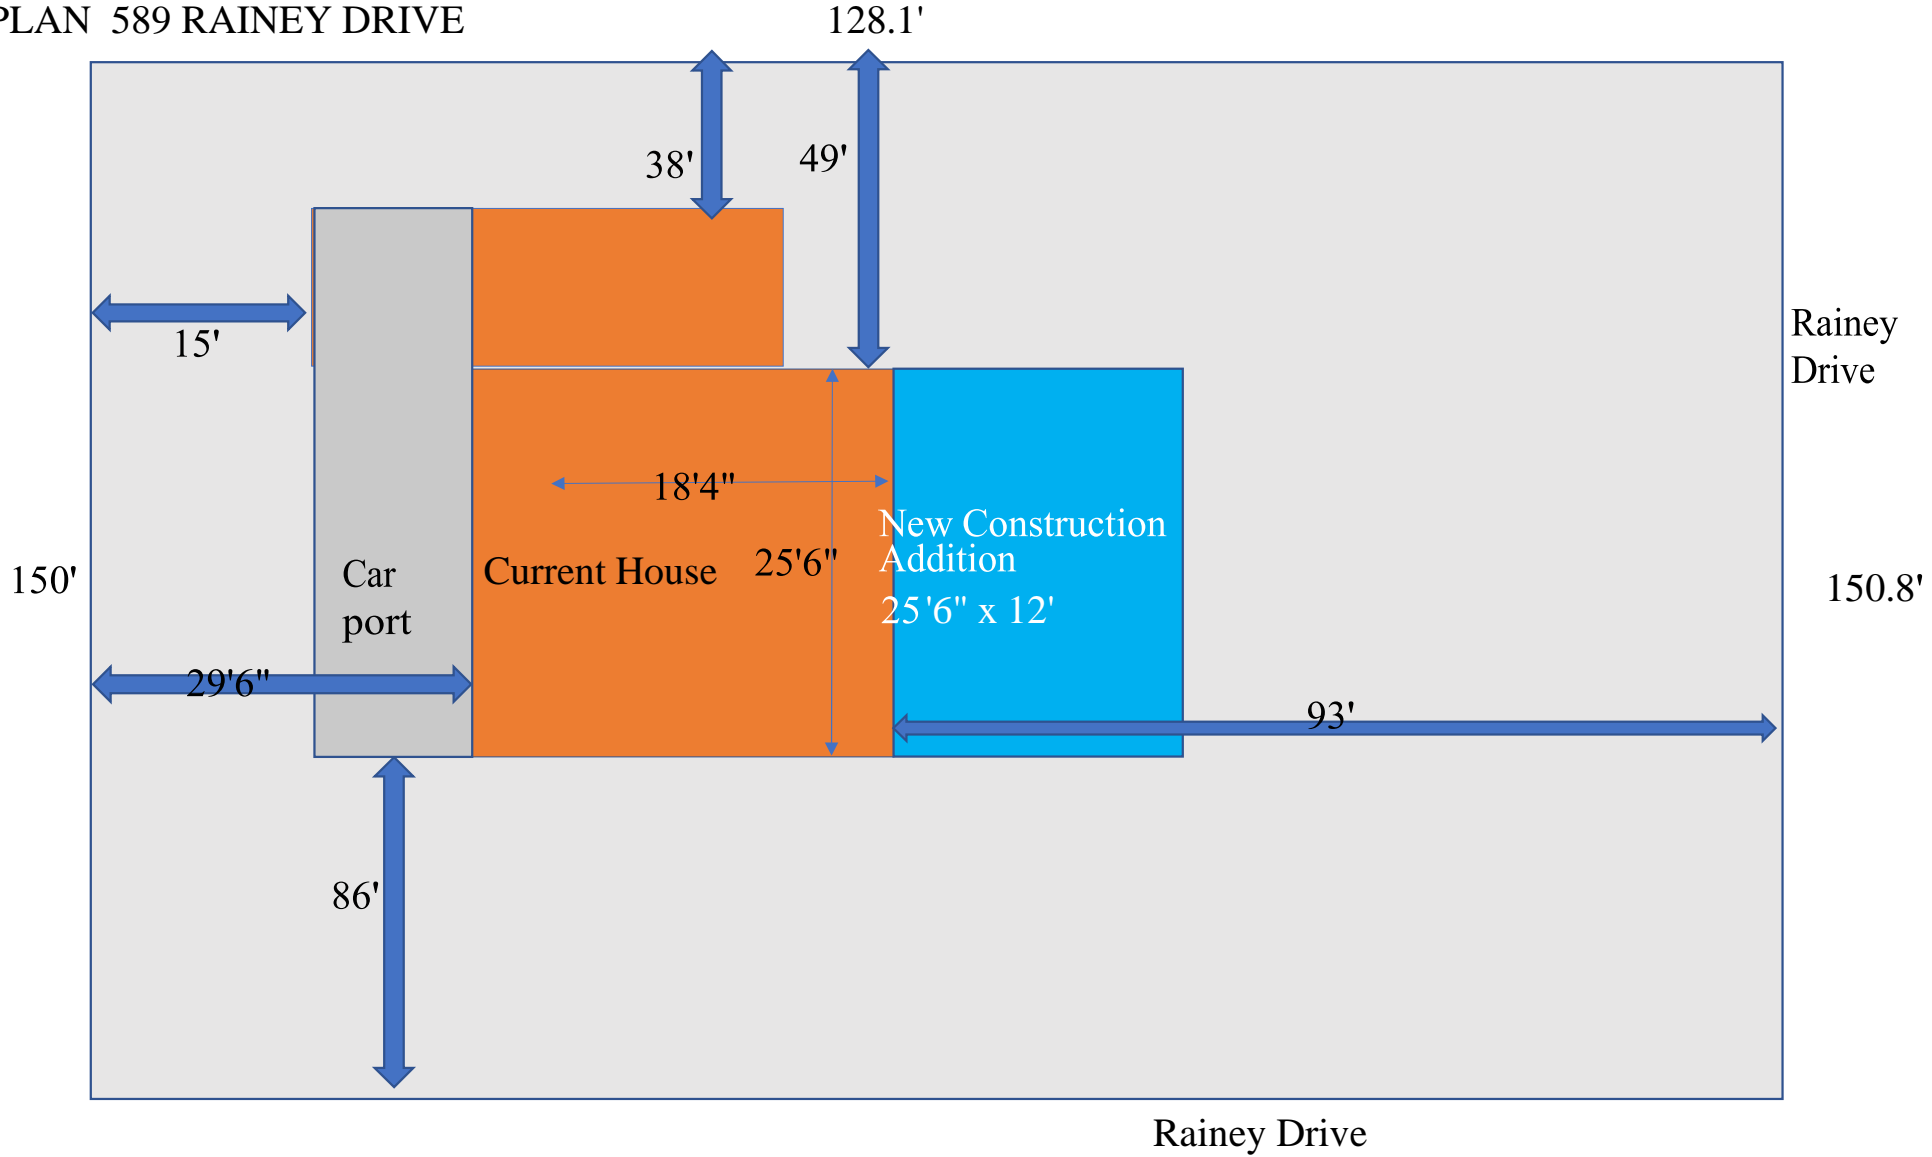

SITE PLAN 589 RAINEY DRIVE

ROBBEN KADISH 589 RAINEY DRIVE

113.2'

Rainey Drive