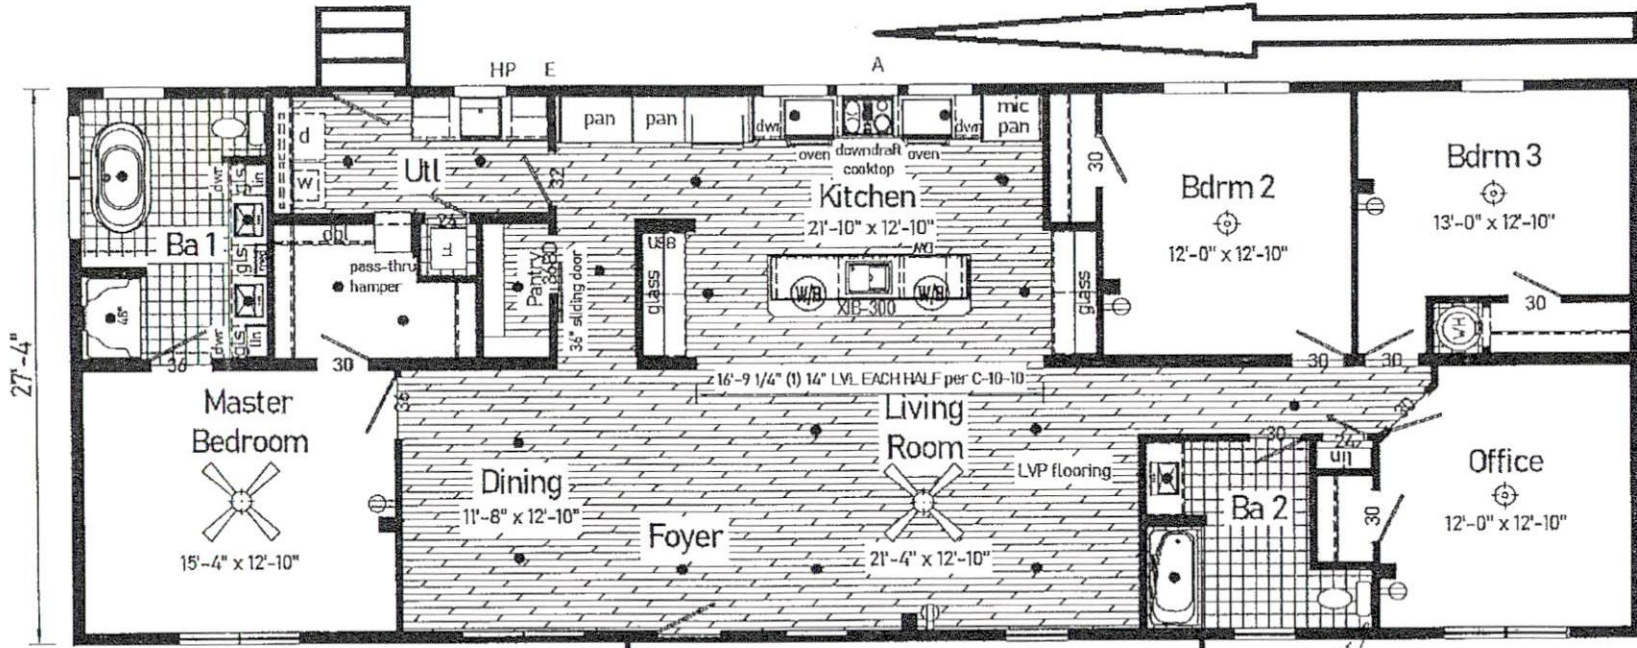

76'

Approx 38' From End of Home

27'-4"

6 X 26 Gable Style Covered Porch

Approx Exterior Sizes and Locations

Approx. 2077 Sq. Ft.

[Handwritten signature]
[Handwritten signature]

10/28/20