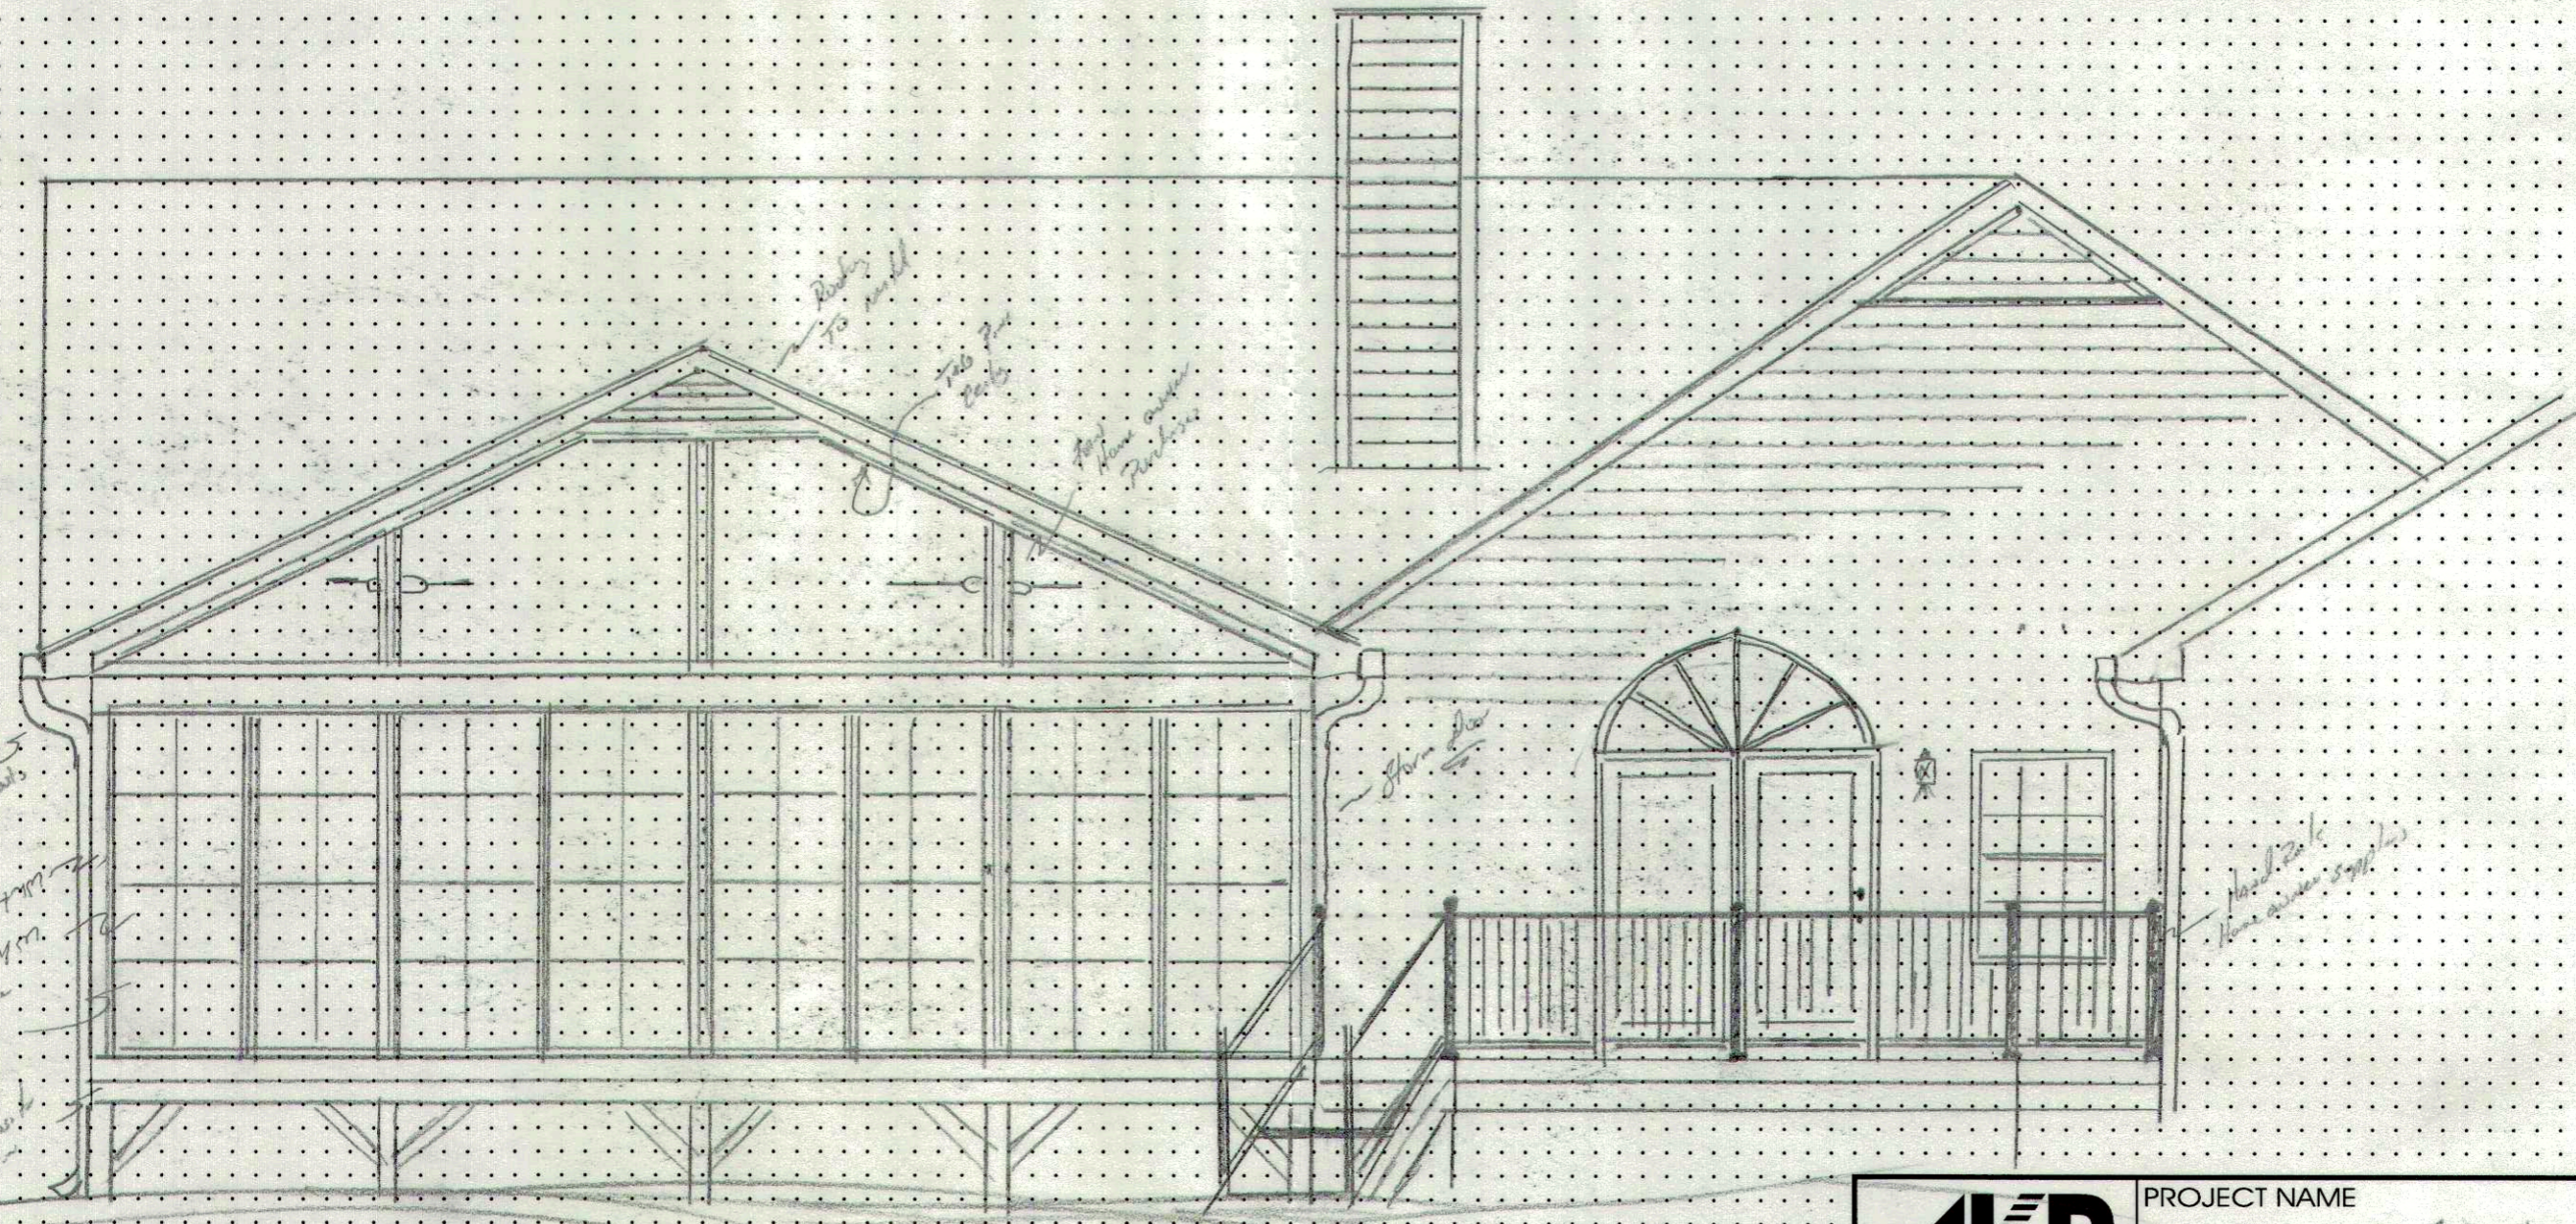

Builder 
 Homeowner 

White Color Siding

Curtains
 Deck Spacing
 2x4
 6 3/4" W.P.
 2x8 Brackets
 Window
 Corners
 Truss

Hand-drawn
 measurements

AKR BUILDERS	PROJECT NAME 28 Peble Bend Court Spartanburg, SC 29332	
	DATE	APPROVED BY 
NOTES	DRAWN BY 2/2	DRAWING NUMBER