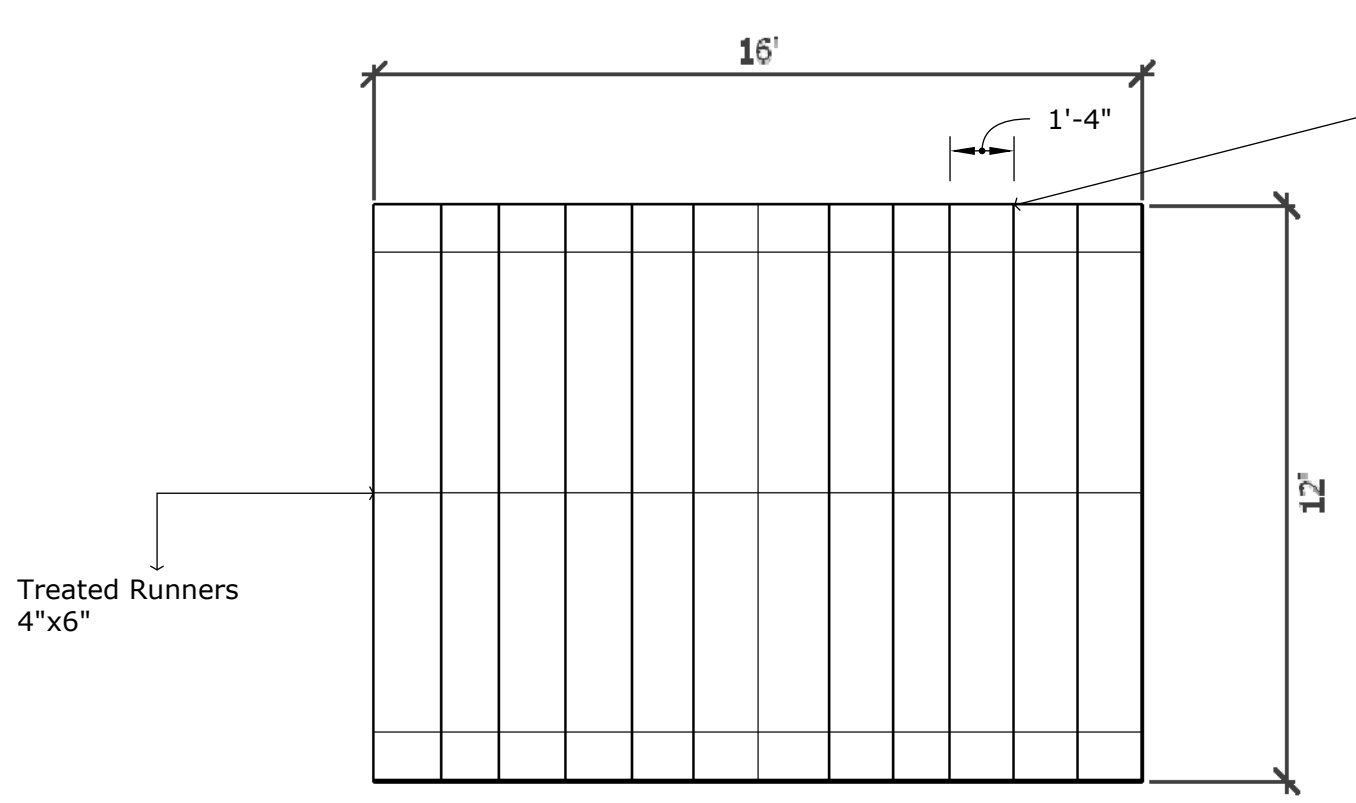

NC Shed Builders
 12x16 Statesman
 Gary Nolder
 62 Waterville Way
 Fuqua Varina, NC 27526

Drawn by: Jennifer Jackson

- *Building will sit on concrete blocks used for leveling.
- *Building Will anchored to ground using earth anchors
- *Hurricane clips on rafters and H- Clips