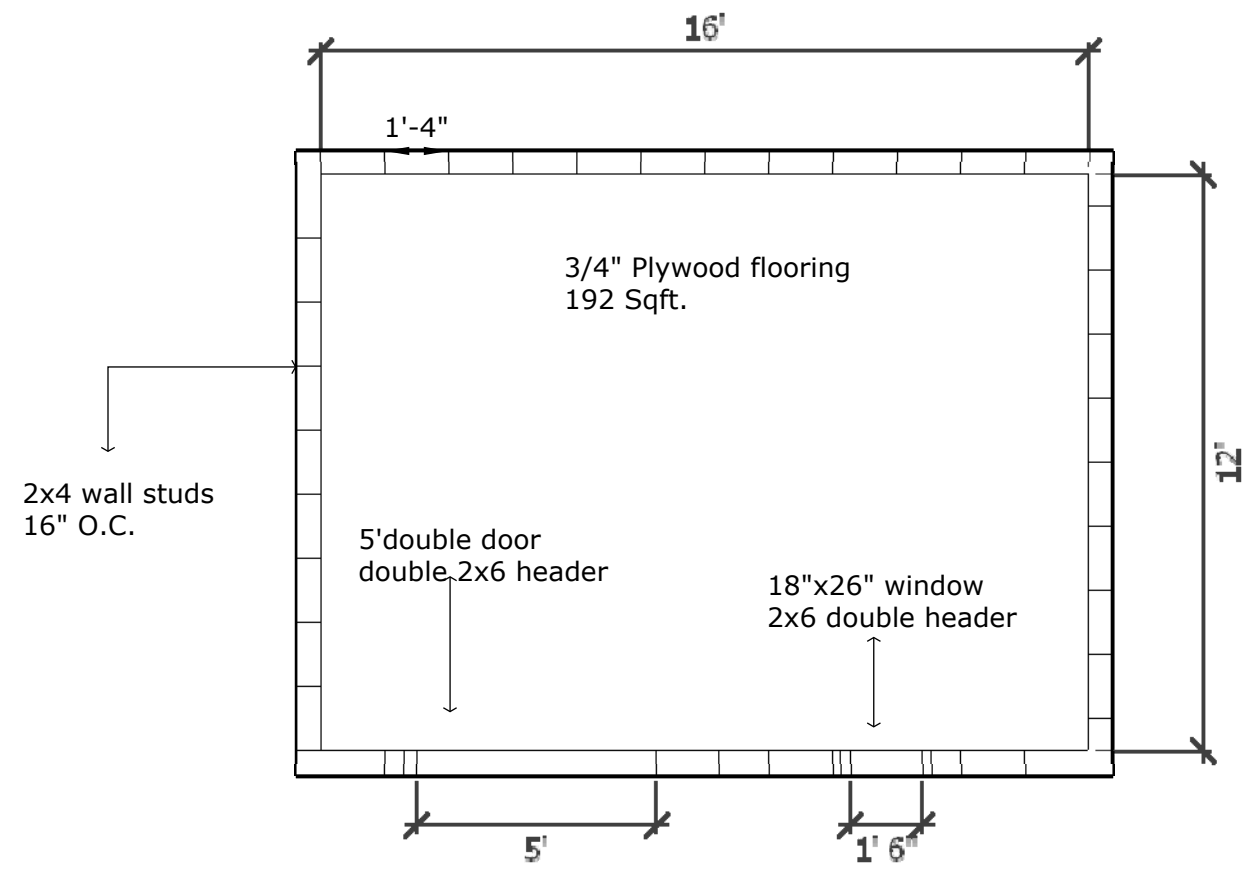

NC Shed Builders
 12x16 Statesman
 Gary Nolder
 62 Waterville Way
 Fuqua Varina, NC 27526

Drawn by: Jennifer Jackson

- *Building will sit on concrete blocks used for leveling.
- *Building Will anchored to ground using earth anchors
- *Hurricane clips on rafters and H- Clips