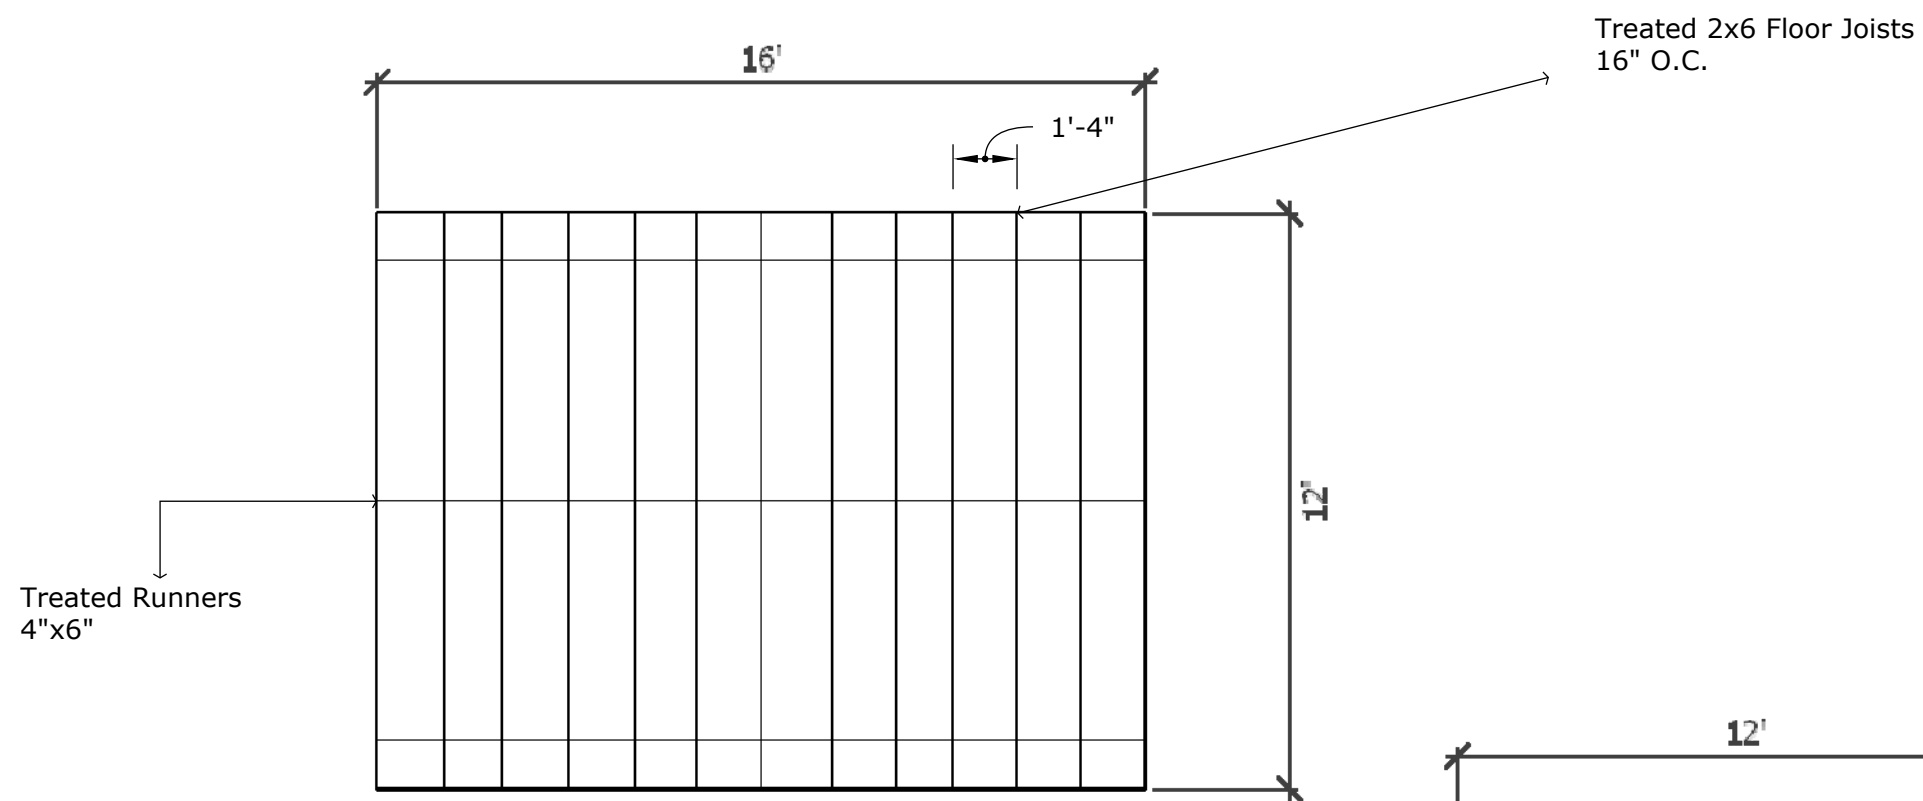

NC Shed Builders
12x16 Statesman
Gary Nolder
62 Waterville Way
Fuqua Varina, NC 27526

Drawn by: Jennifer Jackson

- *Building will sit on concrete blocks used for leveling.
- *Building Will anchored to ground using earth anchors
- *Hurricane clips on rafters and H- Clips