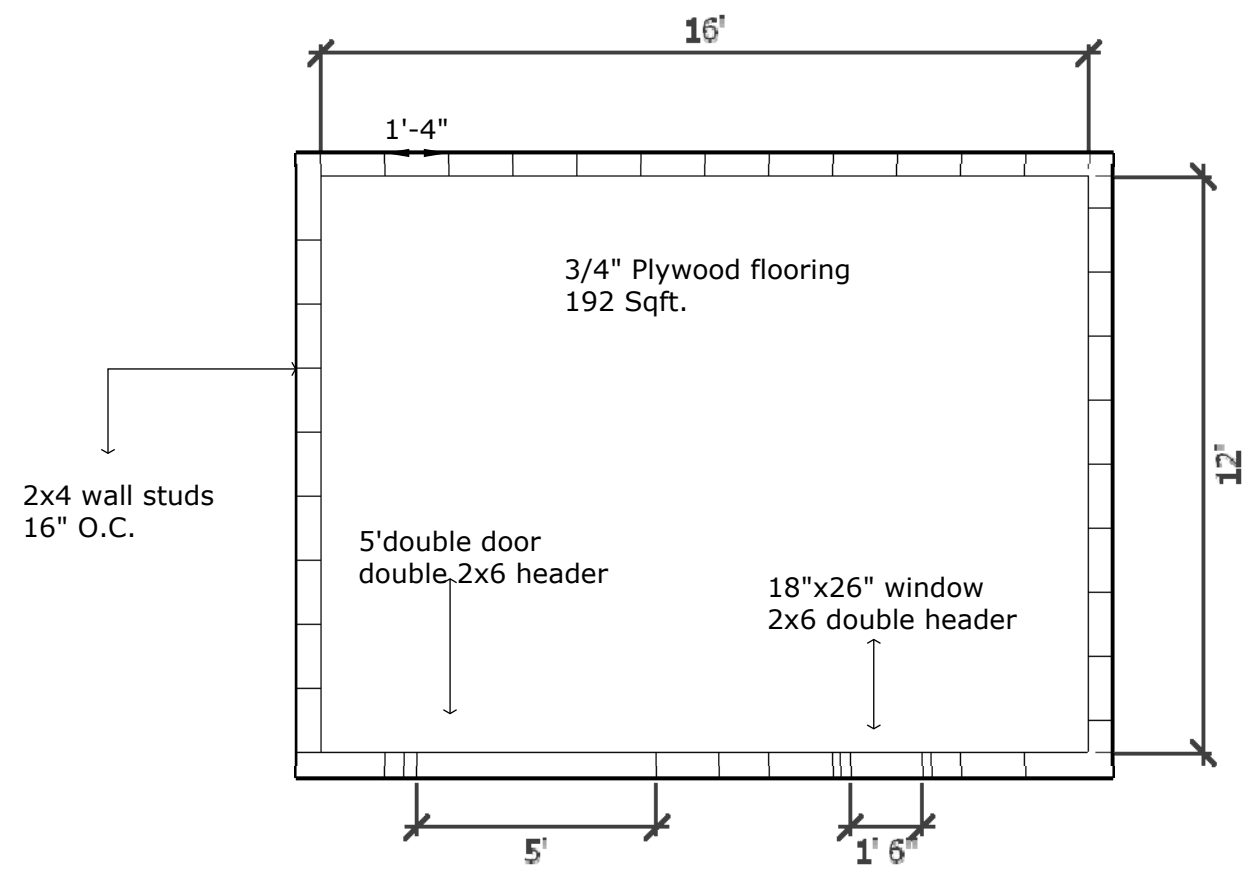

NC Shed Builders
12x16 Statesman
Gary Nolder
62 Waterville Way
Fuqua Varina, NC 27526

Drawn by: Jennifer Jackson

- *Building will sit on concrete blocks used for leveling.
- *Building Will anchored to ground using earth anchors
- *Hurricane clips on rafters and H- Clips