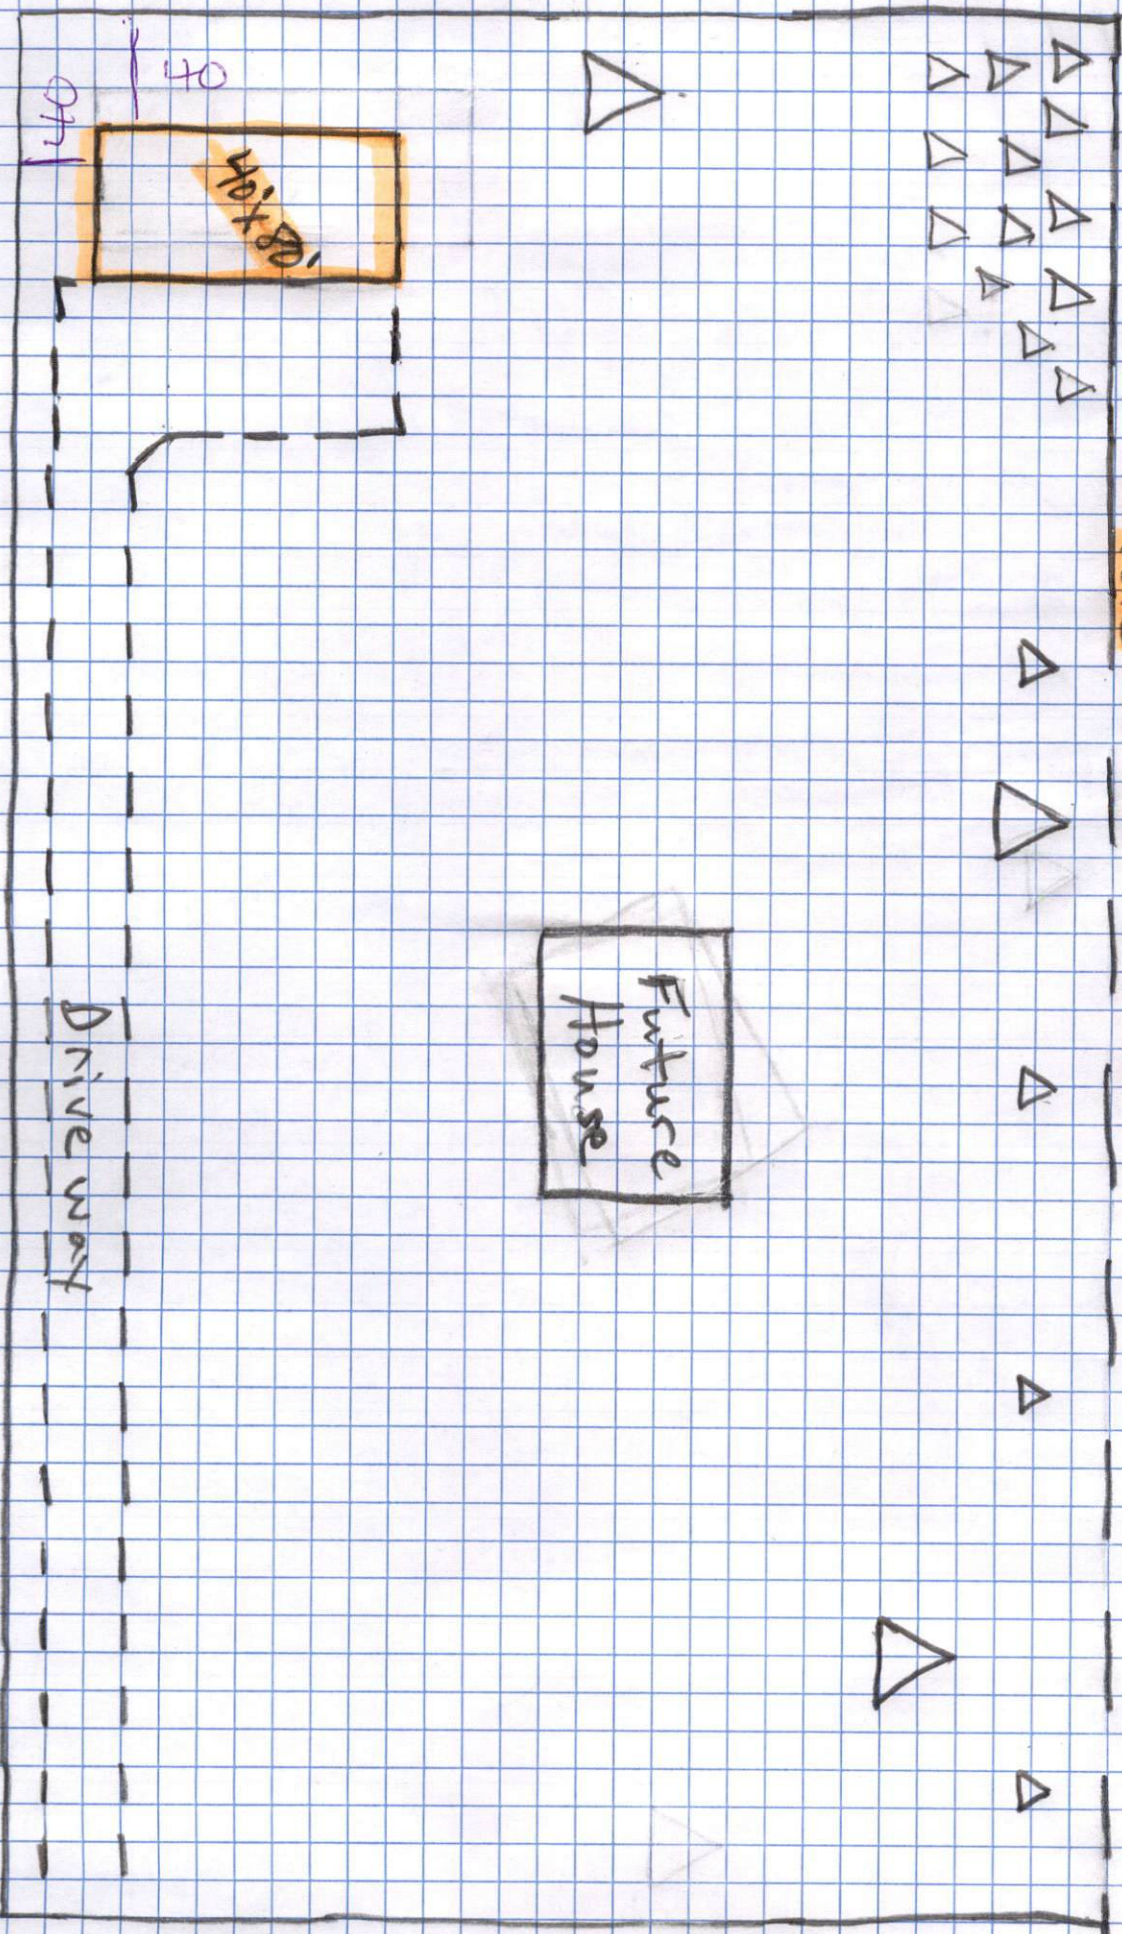

Leon & Samantha Underwood
Autumn Ln, Conover
6.81 Acres

Existing
X Power Pole

Pond

△ = Tree

LEON & Samantha Anderson
 Autumn LN, Cameron

Carolina Seasons

- △ = Tree
- = House
- = Fire Hydrant
- ⊗ = Existing Power Pole w/ transformer

Fire Hydrant Pole