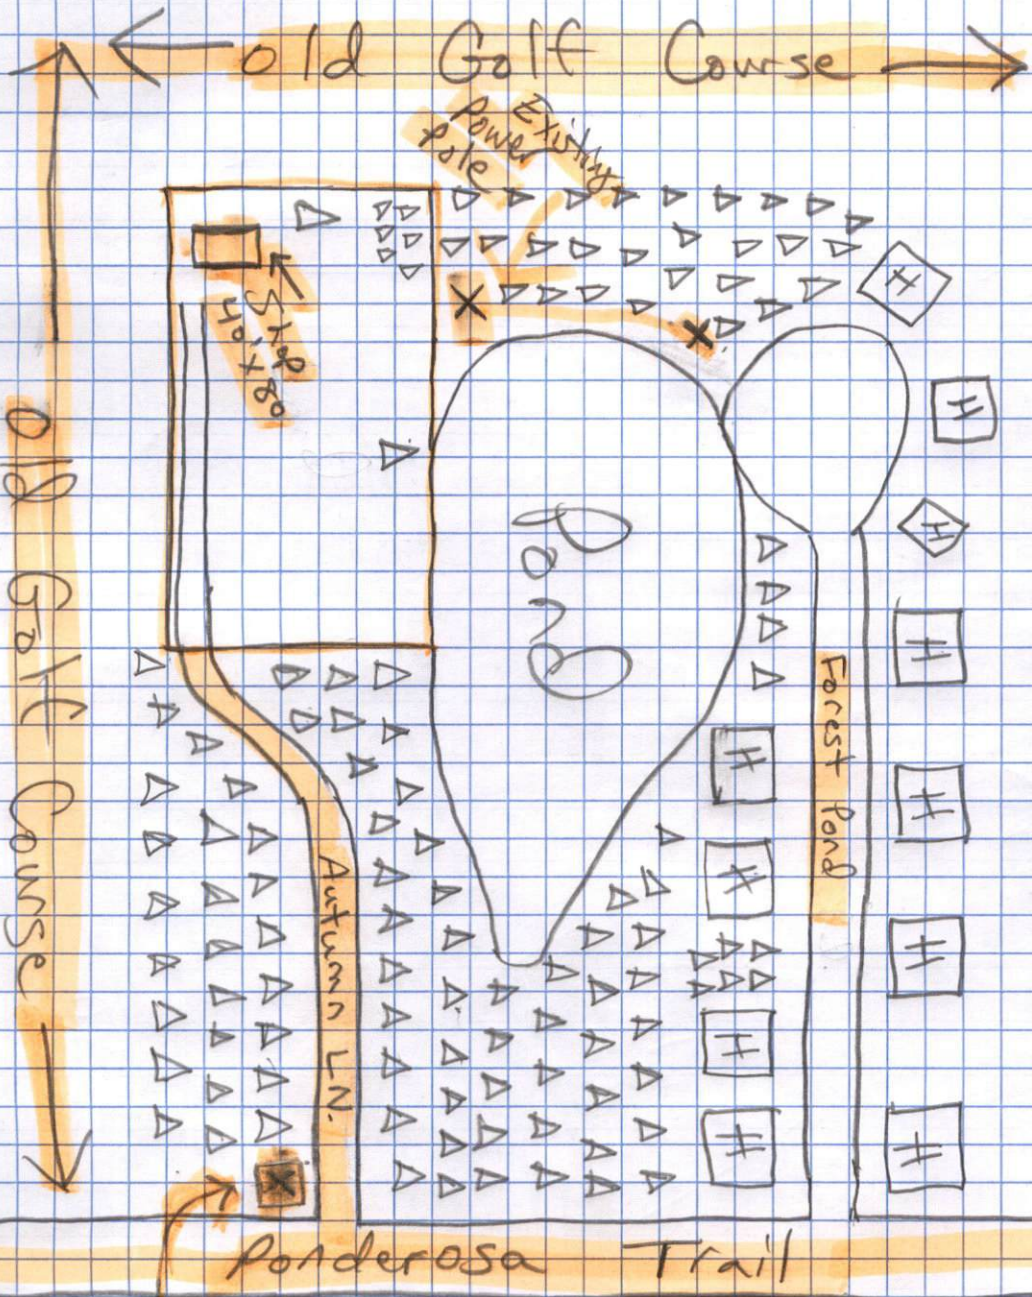

Leon & Samantha Underwood
Autumn Ln, Conover
6.81 Acres

Existing
X Power Pole

Pond

△ = Tree

LEON & Samantha Anderson
 Autumn LN, Cameron

Carolina Seasons

- △ = Tree
- = House
- = Fire Hydrant
- ⊗ = Existing Power Pole w/ transformer

Fire Hydrant Pole