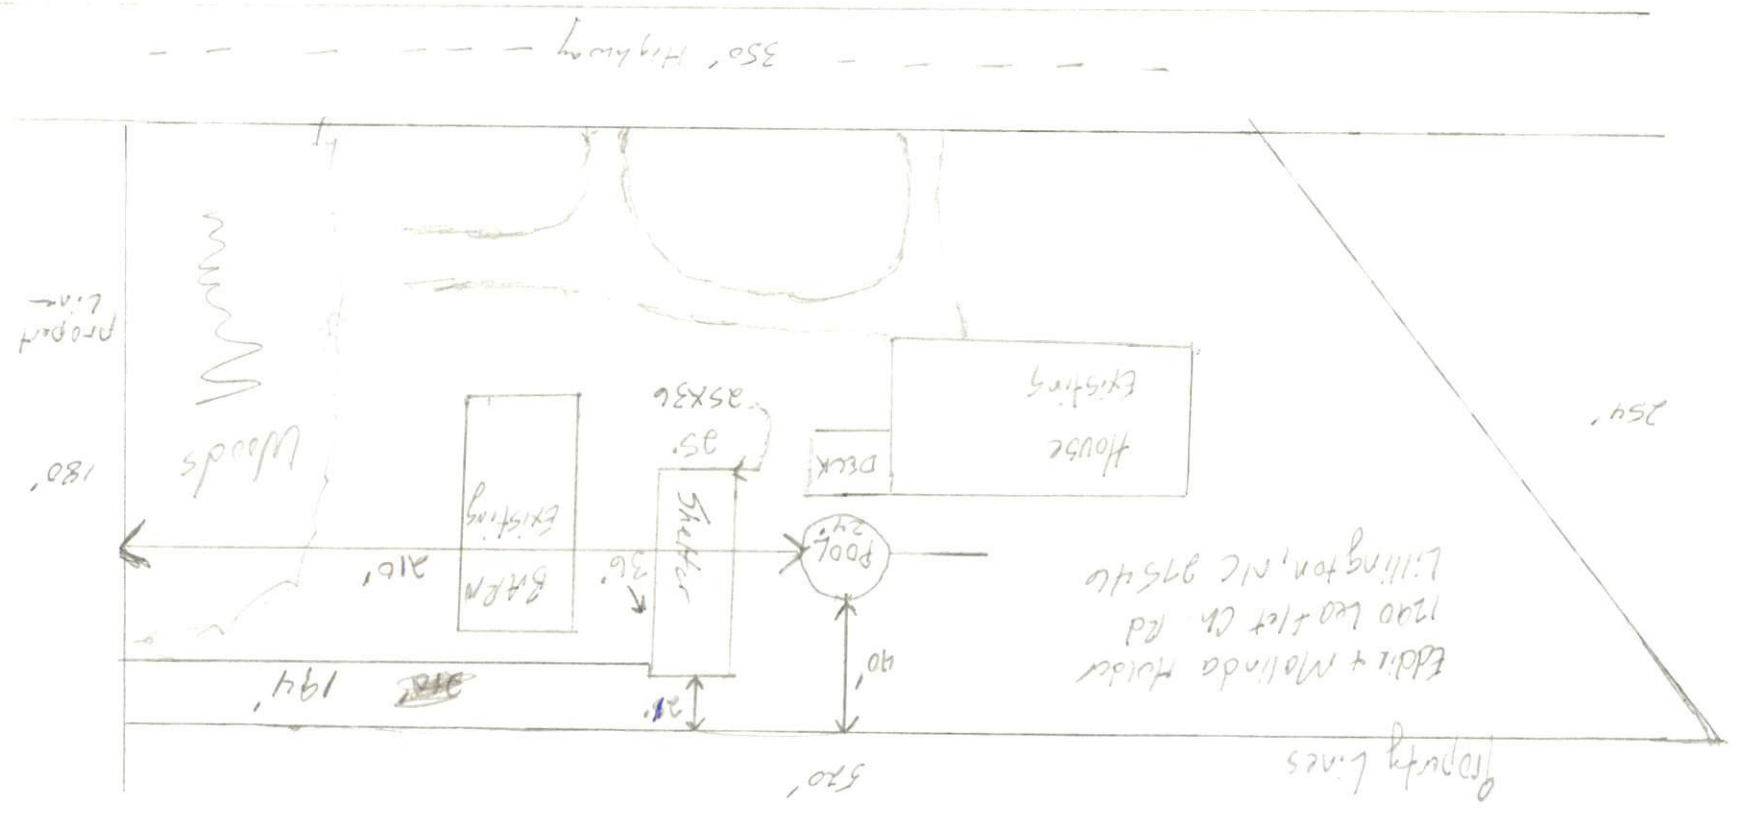

Pool 24' x 54"
 Shelter 25' x 36'

Eddie + Melinda Huber
 1200 Leavelle Cr. Rd
 Lillington, NC 27546