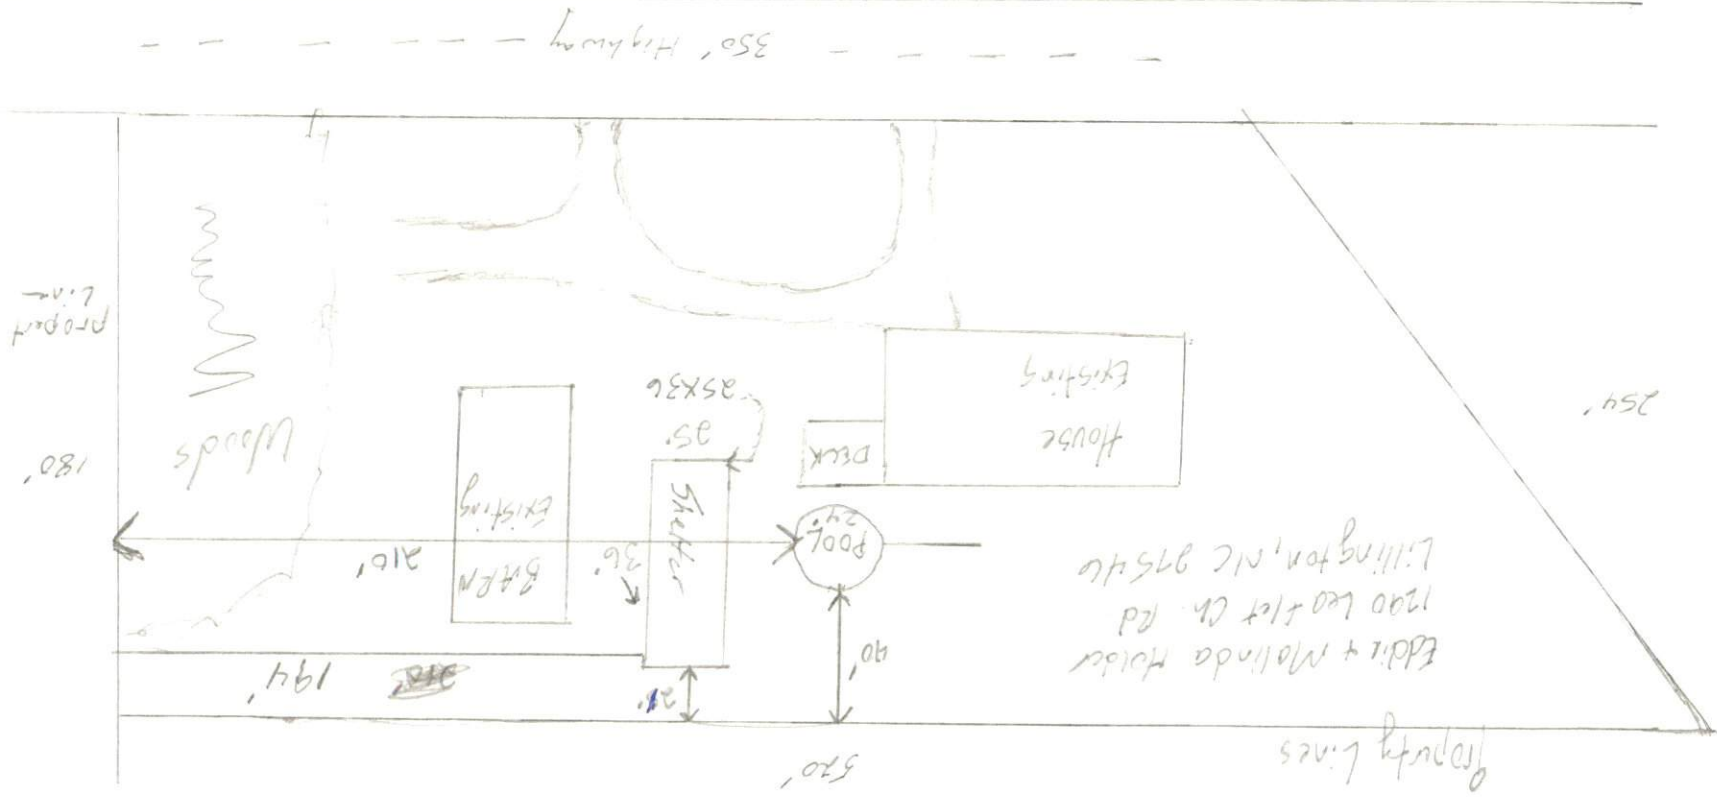

Pool 24' x 54"
Shelter 25' x 36'

Eddie + Molinda Holder
1200 Leo + Let Cr. Rd
Lillington, NC 27540