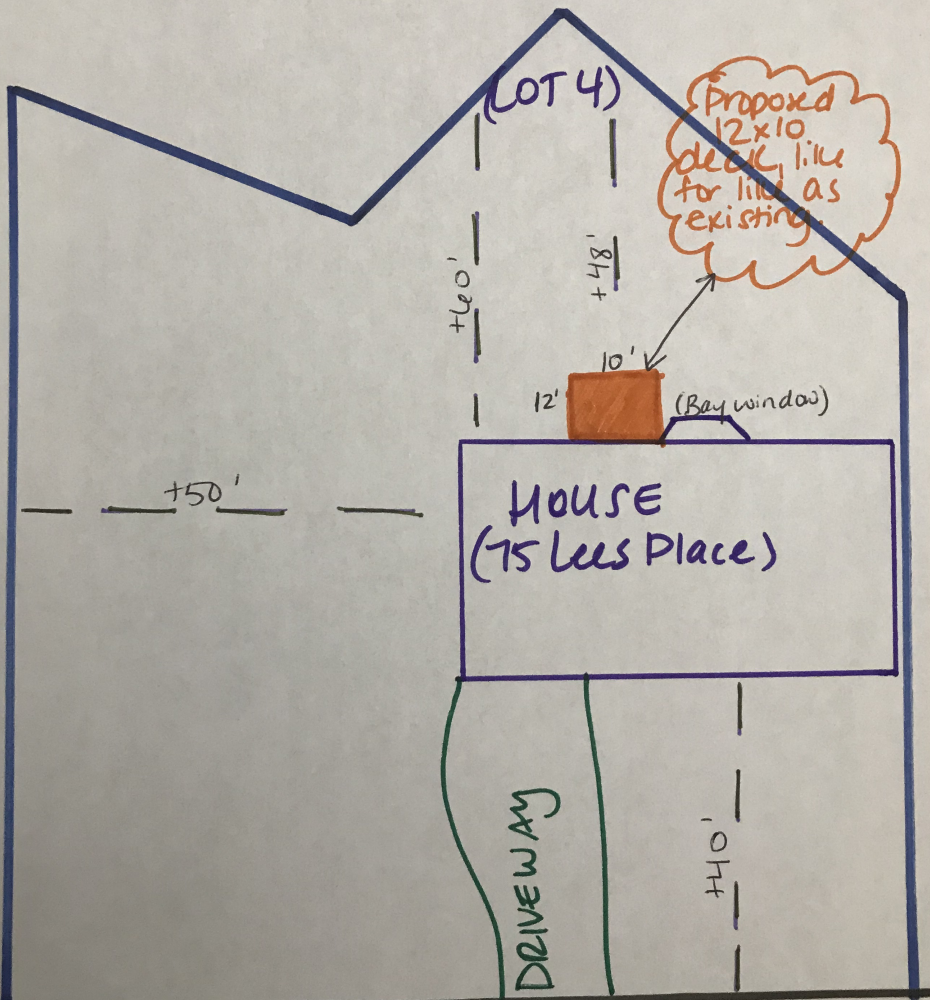

Franik & Peggy Giunta
75 Lees Place
Lillington NC 27544

Lot 4 of Lees Place
PIN # 10640-30-5675.000
.42 acres

LEES PLACE DRIVE

KW Quality Trades Inc