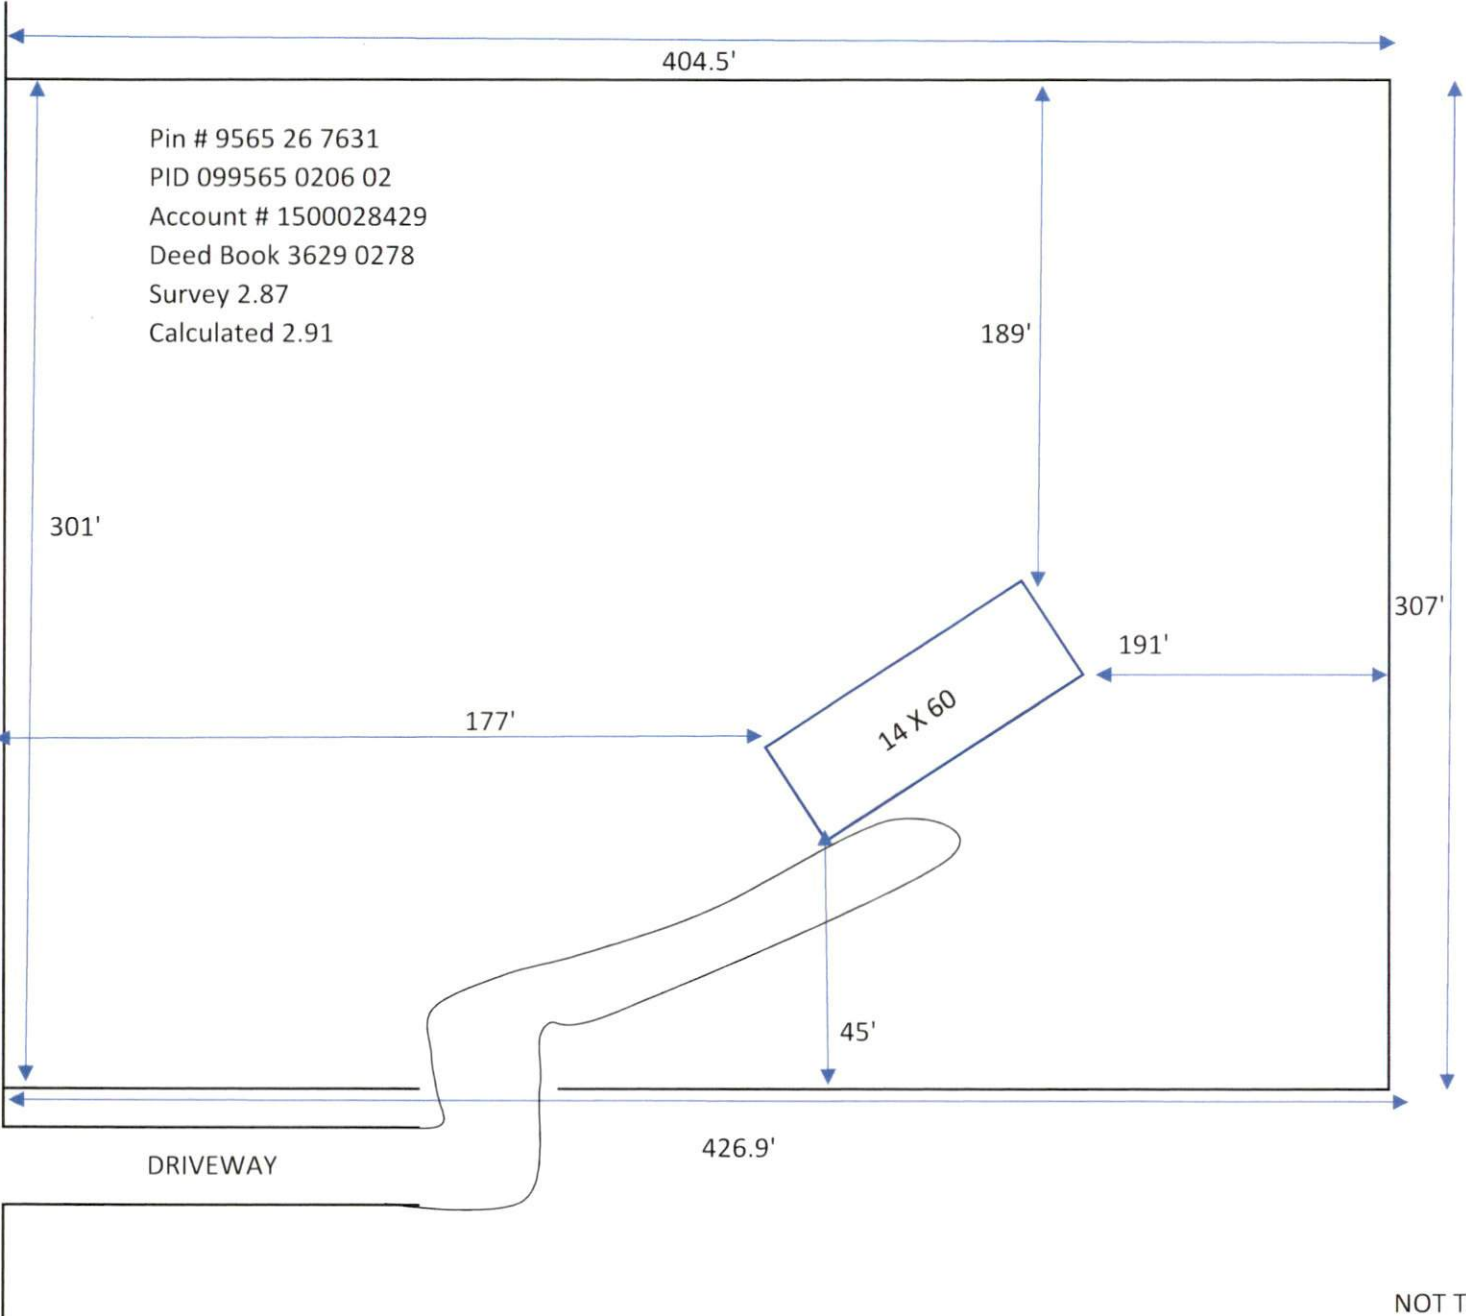

Wildcat Lane

Pin # 9565 26 7631  
PID 099565 0206 02  
Account # 1500028429  
Deed Book 3629 0278  
Survey 2.87  
Calculated 2.91

14 X 60

DRIVEWAY

NOT TO SCALE