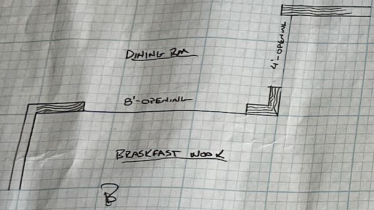

NEW SUNROOM & BREAKFAST NOOK

Master Bedroom
must have
egress directly to
the exterior via a
code compliant
window

DEM. & FOOTING PLANS

1/4 SCALE