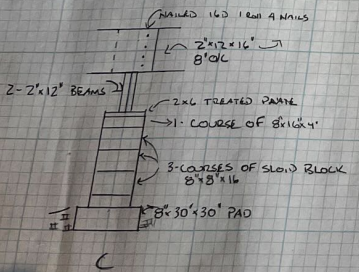

NEW SUNROOM & BREAKFAST NOOK

Master Bedroom
must have
egress directly to
the exterior via a
code compliant
window

DEM. & FOOTING PLANS

1/4 SCALE