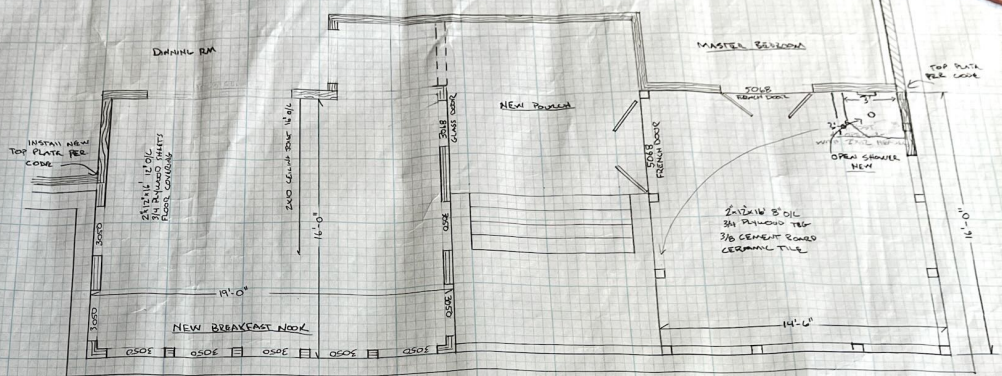

NEW SUNROOM & BREAKFAST NOOK

Master Bedroom
must have
egress directly to
the exterior via a
code compliant
window

DEM. & FOOTING PLANS

1/4 SCALE