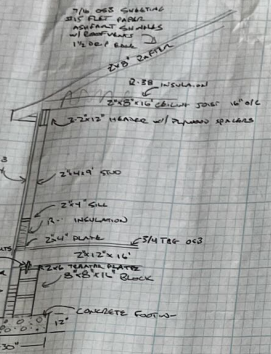

NEW SUNROOM & BREAKFAST NOOK

Master Bedroom
must have
egress directly to
the exterior via a
code compliant
window

DEM. & FOOTING PLANS

1/4 SCALE