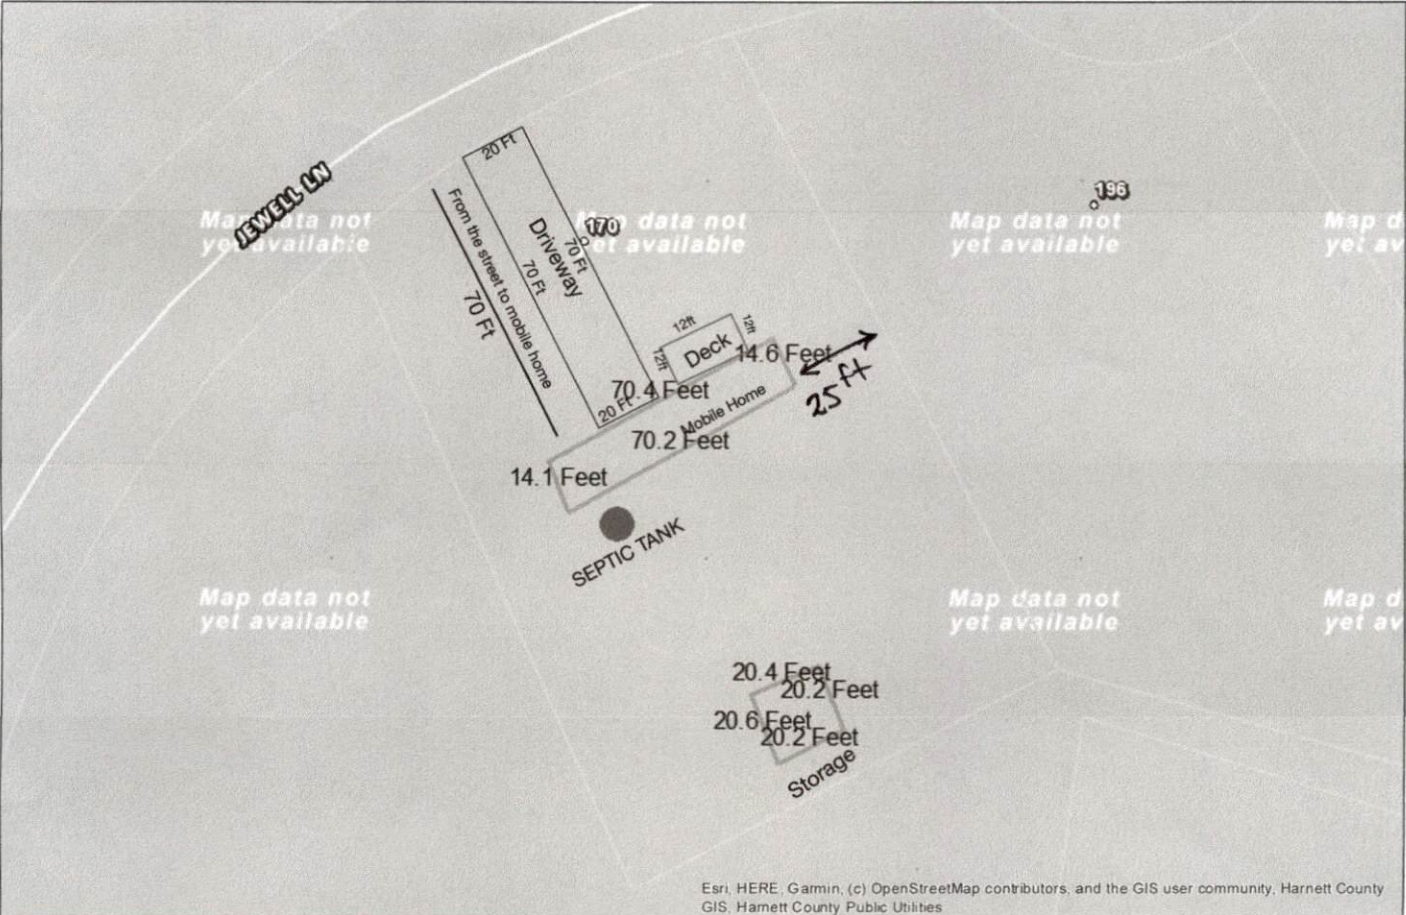

# Harnett GIS

NOT FOR LEGAL USE

Esri, HERE, Garmin, (c) OpenStreetMap contributors, and the GIS user community, Harnett County GIS, Harnett County Public Utilities

**Harnett COUNTY**  
NORTH CAROLINA  
GIS/E-911 Addressing  
June 9, 2022

- |                               |                   |                     |
|-------------------------------|-------------------|---------------------|
| Surrounding County Boundaries | <b>MajorRoads</b> | <b>Mile_Markers</b> |
| City Limits                   | Interstate        | Mile_Markers        |
| Address Numbers               | NC                | Railroad            |
| Airport                       | US                | Parcels             |
|                               | Roads             | CapeFearRiver       |