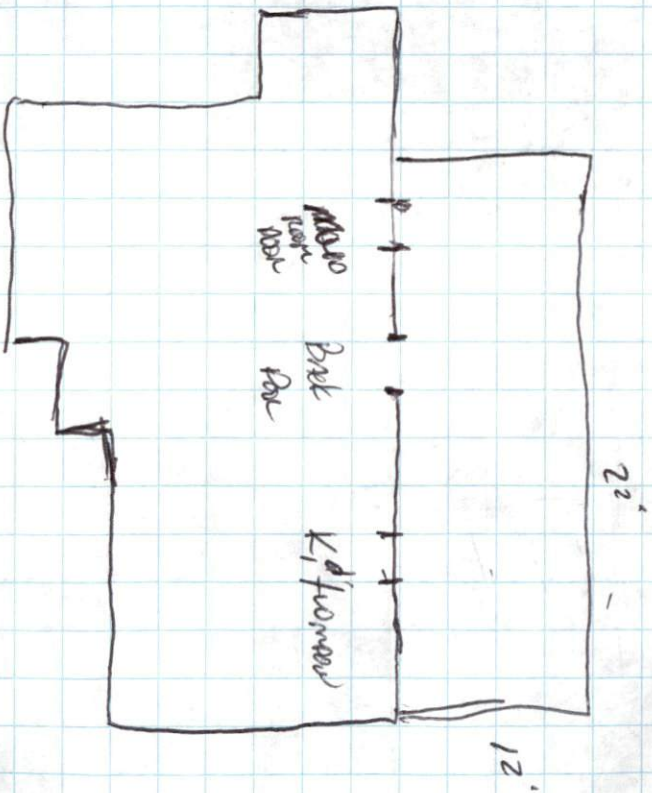

Ledge post
Cork

2x2
pickets
Typical

Screen
Typ.

6x6 Cox post

175
Villanova Dr.
F.I.

22' 4 1/4

22'

Front wall

175 VAN CANTON
DR FL

NOT TO SCALE