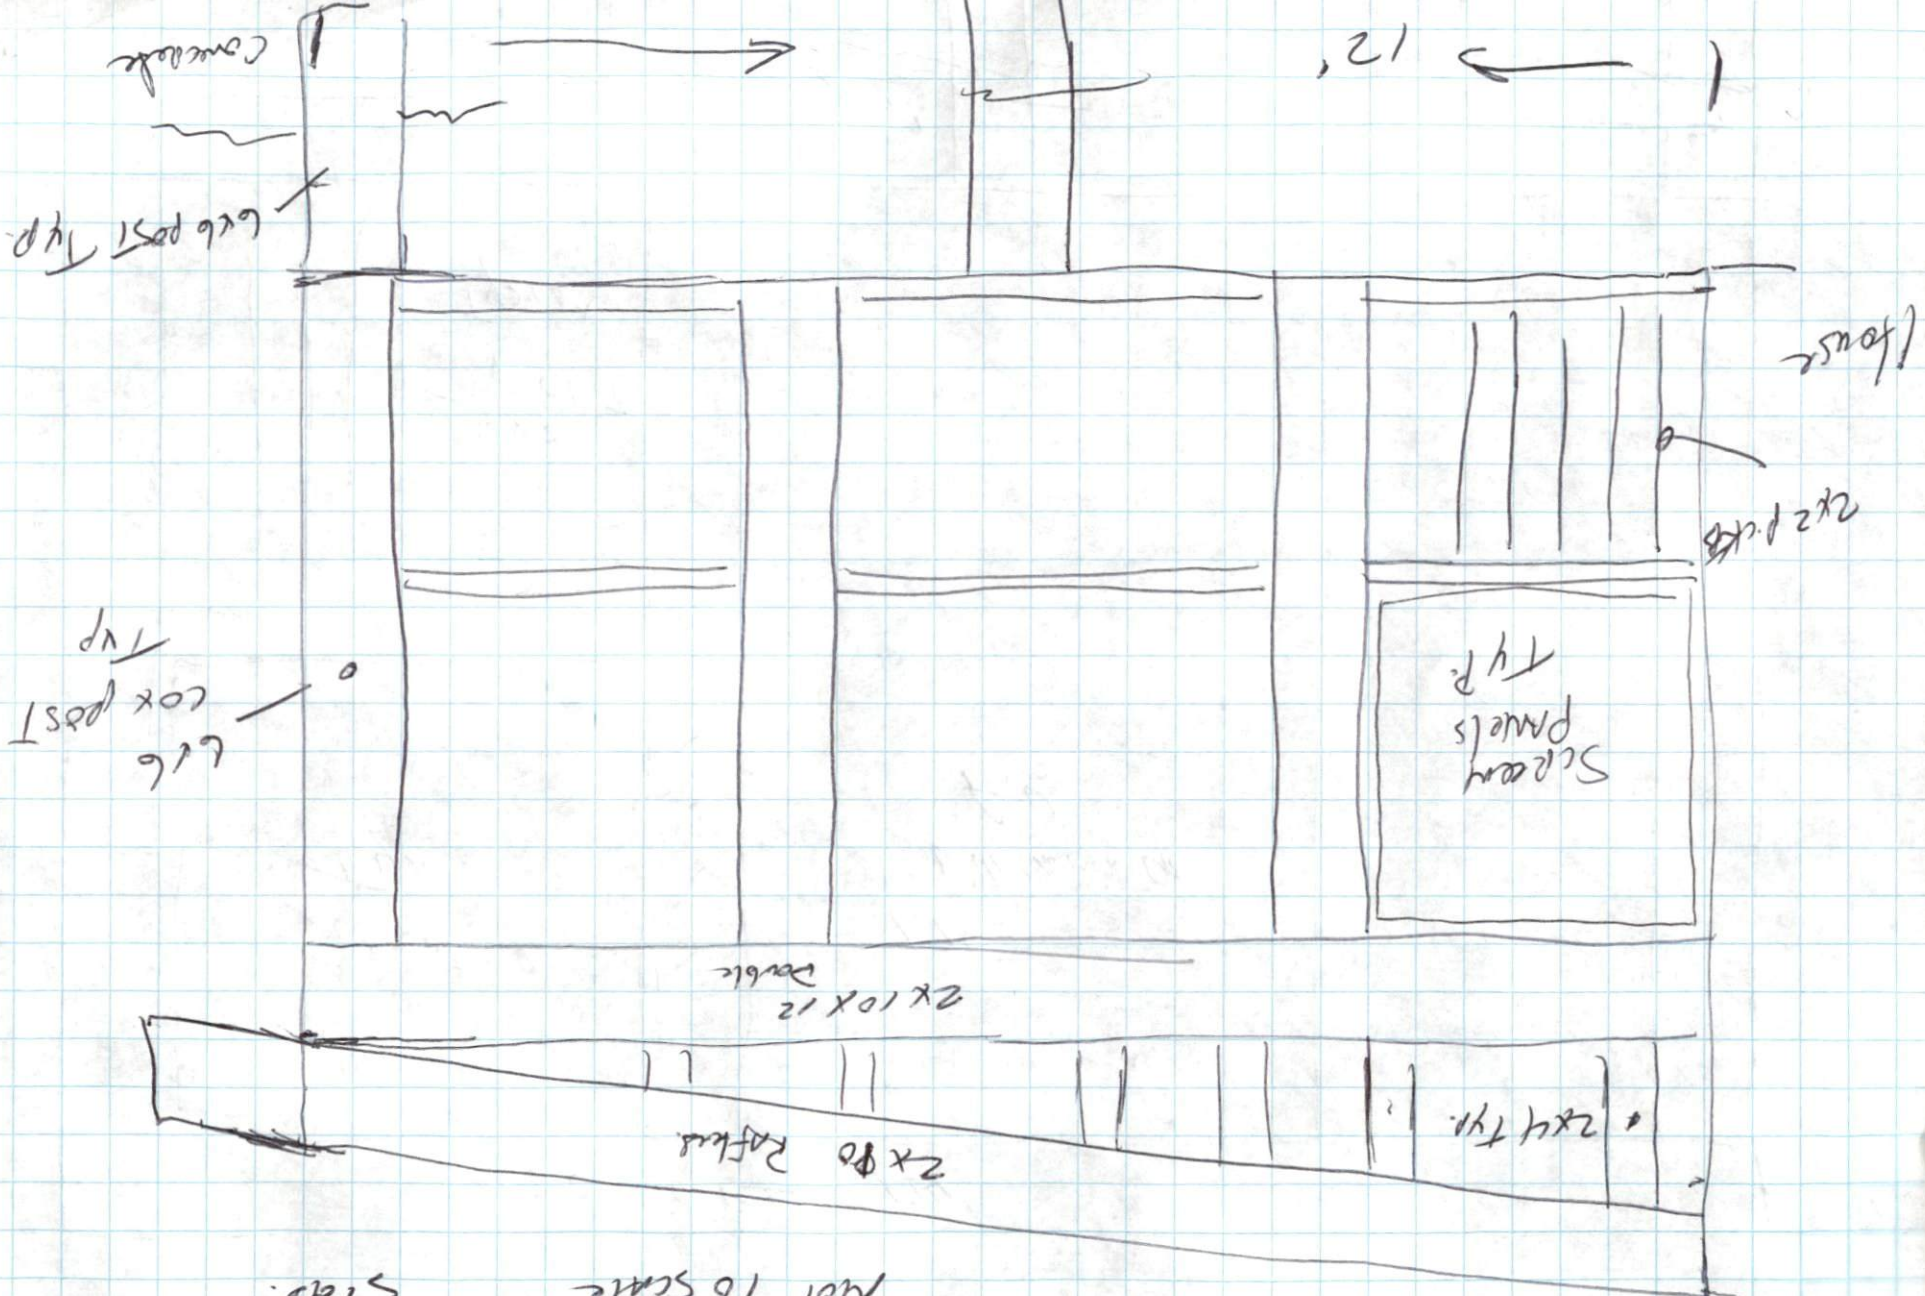

Ledge post
Cork

2x2
pickets
Typical

Screen
Typ.

6x6 Cox post

175
Villanova Dr.
F.I.

22' 4 1/4

22'

Front wall

175 VAN CANTON
DR FL

NOT TO SCALE