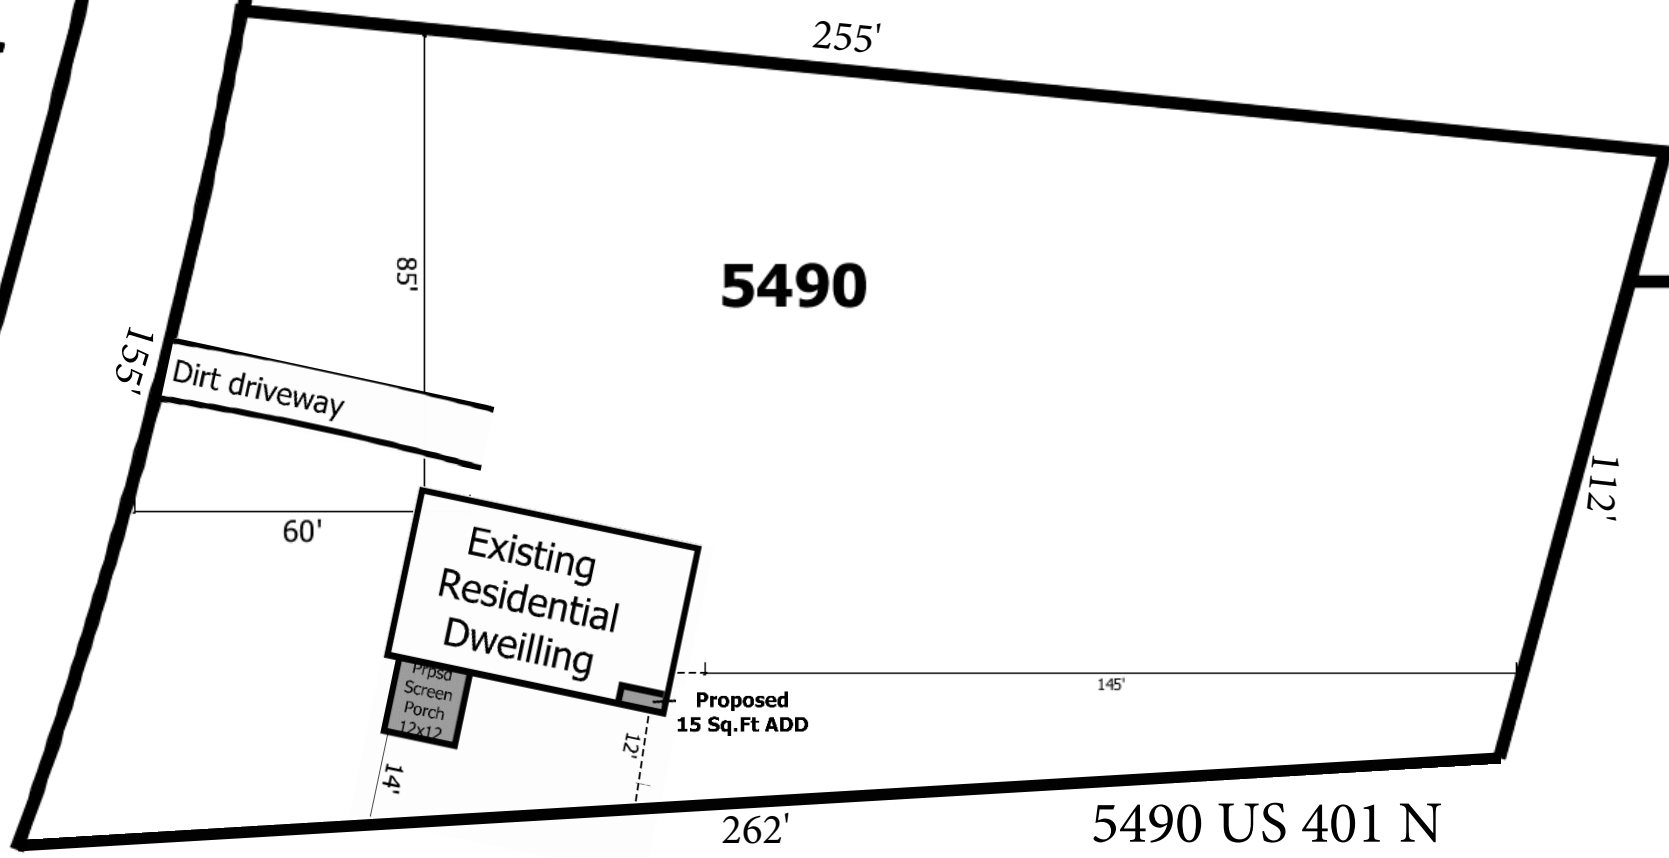

US 401 N

5490

Dirt driveway

Existing
Residential
Dweilling

Proposed
Screen
Porch
12x12

Proposed
15 Sq.Ft ADD

5490 US 401 N
FUQUAY-VARINA, NC
27526
PIN: 0652-14-1230.000