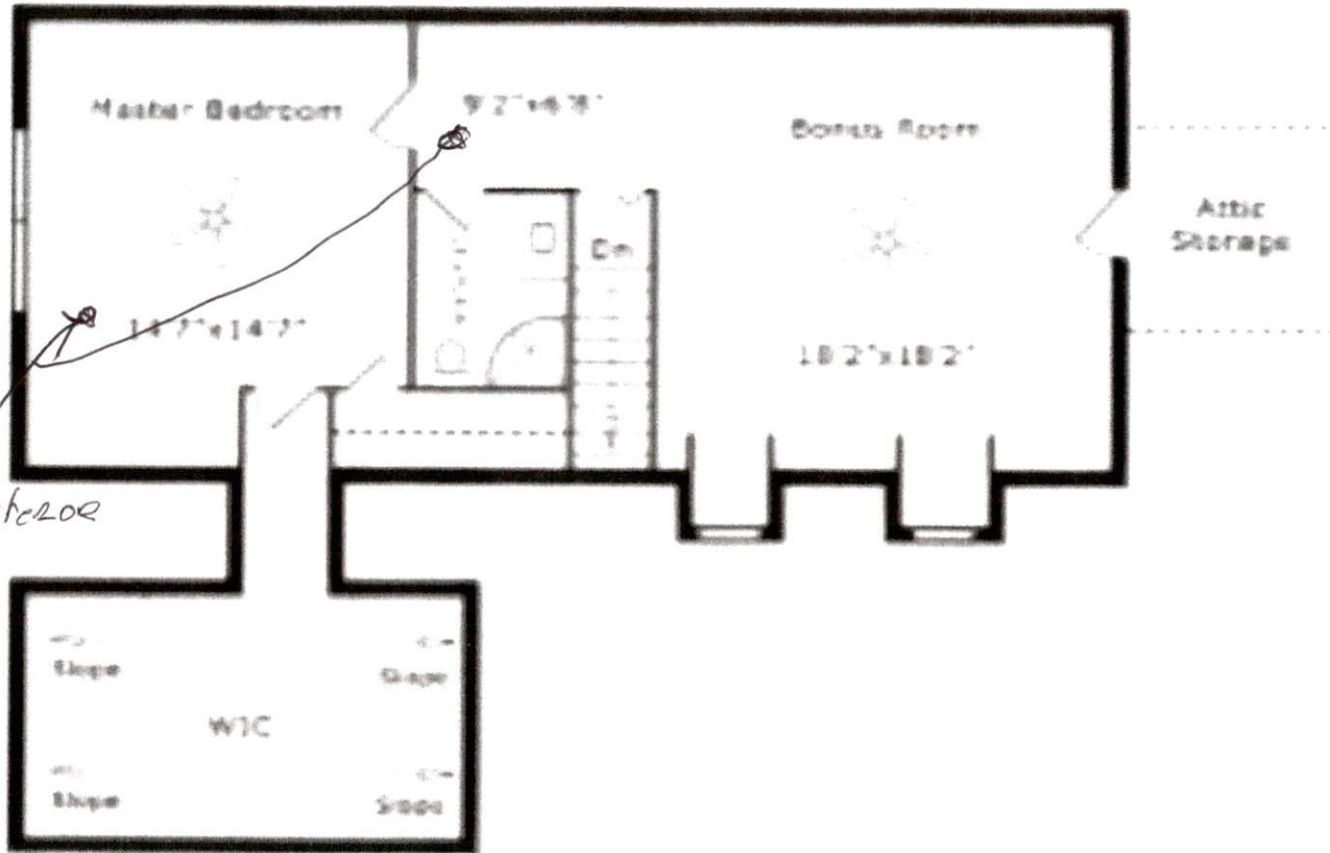

2 Windows  
ARC  
8'10" wide  
4'3" high

Smoke Detector

### 43 Wyoming Ct Second Floor

Drawings are not to scale. Drawings & room dimensions are for illustration purposes only.

2 windows

2/10x4/31/02

5 smoke detectors