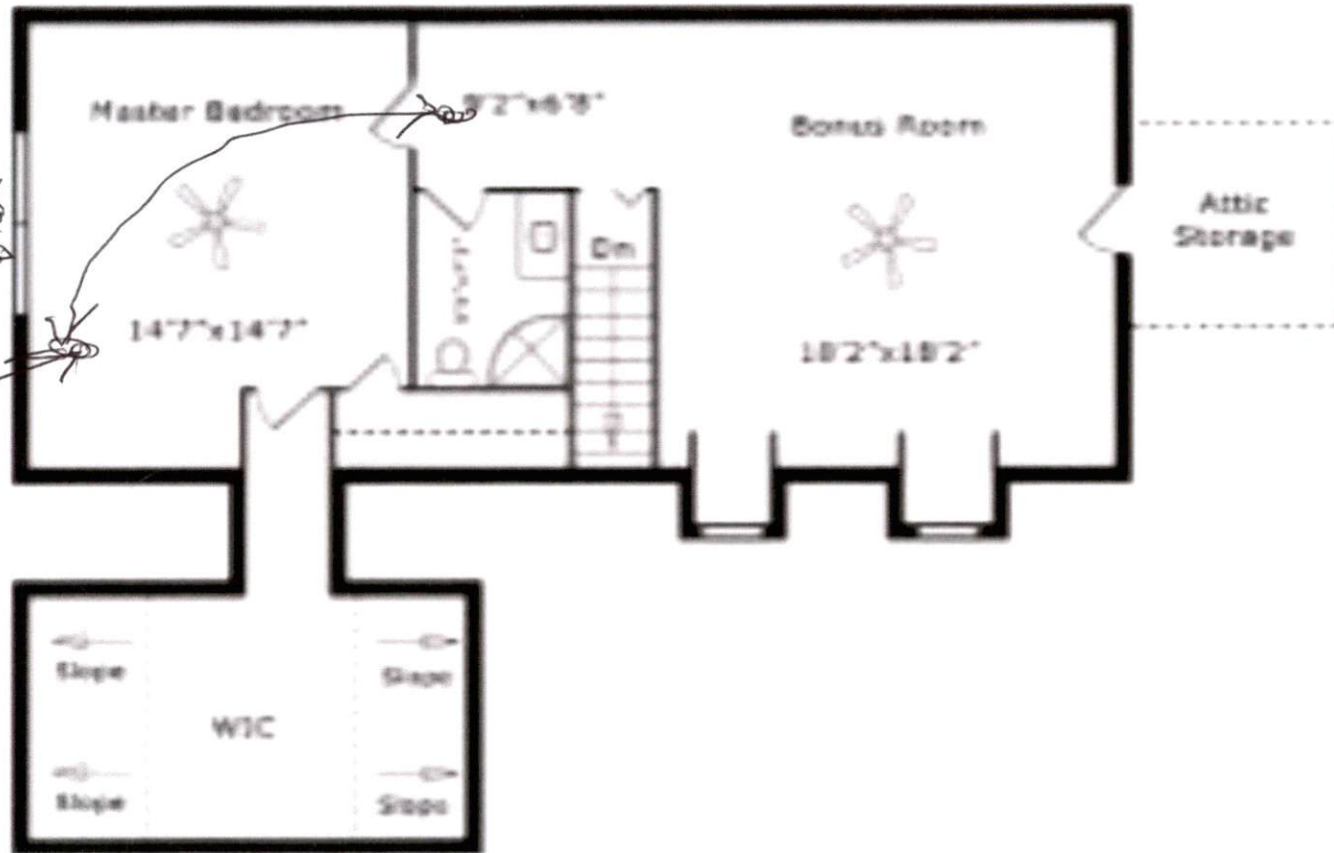

2 Windows  
ARC  
8'10" wide  
4'3" high

Smoke Detector

### 43 Wyoming Ct Second Floor

Drawings are not to scale. Drawings & room dimensions are for illustration purposes only.

2 windows

2/10x4/31/02

5 smoke detectors