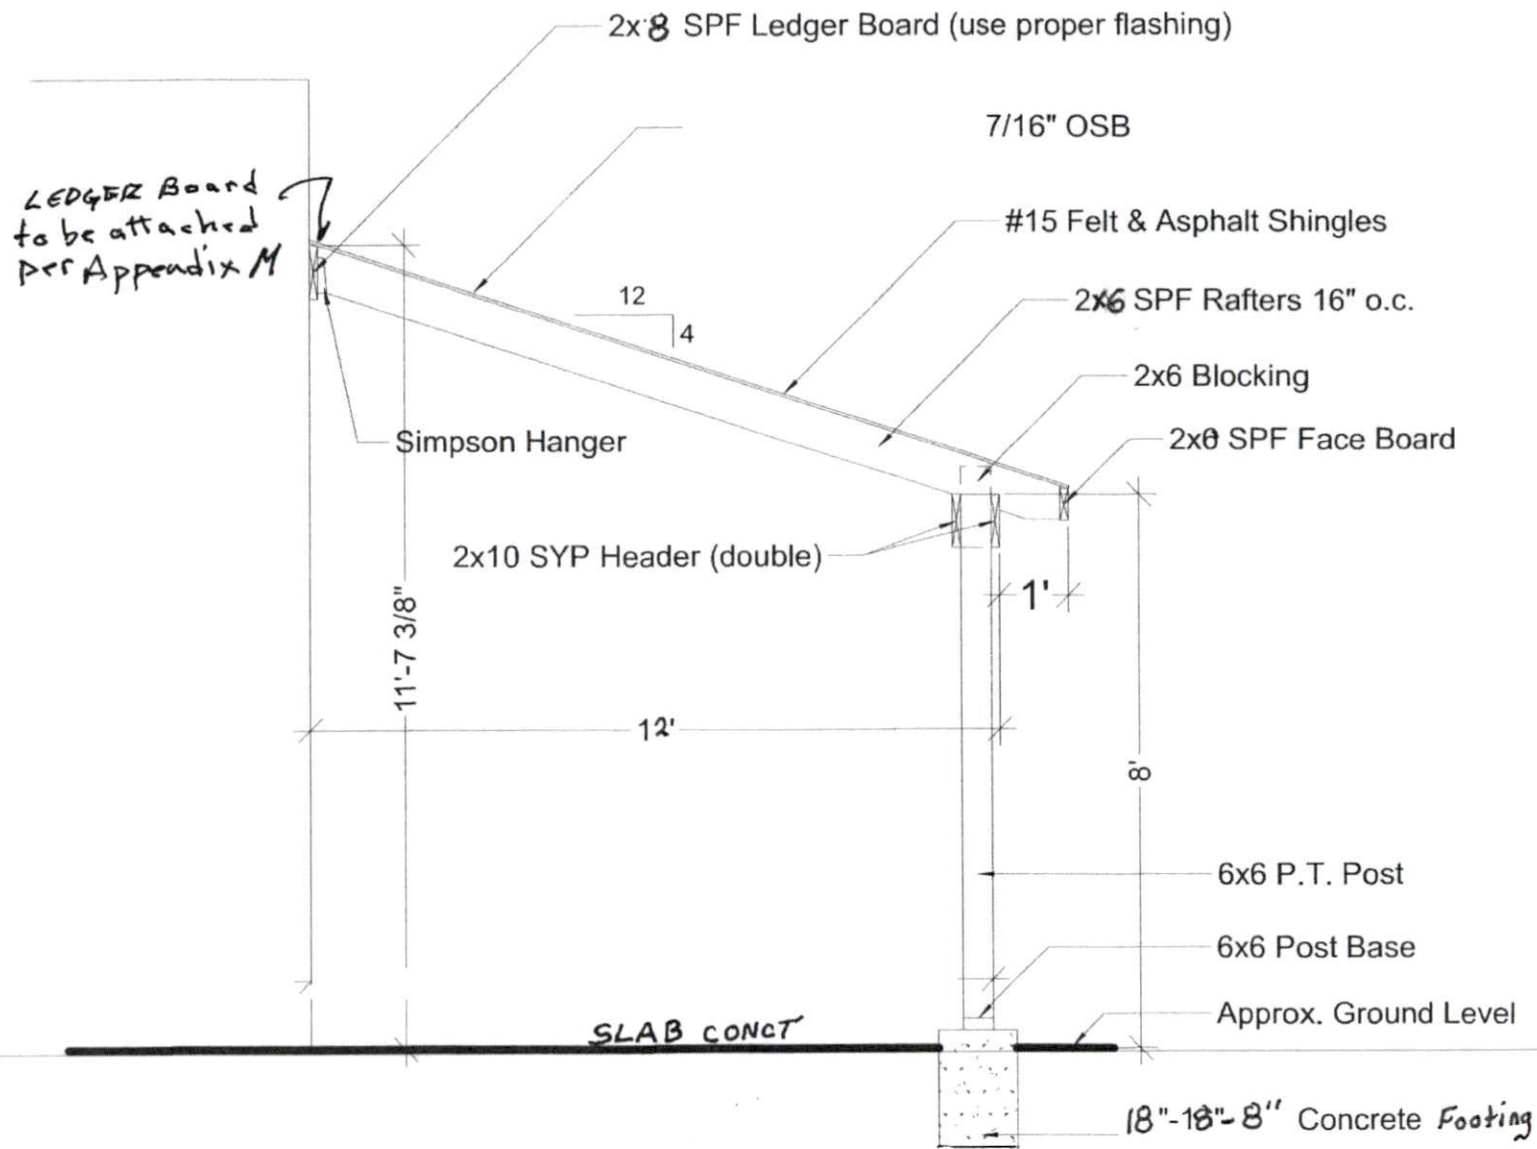

# 12'x25'x8' LEAN-TO OVERHANG

TARHEEL RESTORATION INC.  
BRUCE ROBINSON  
919.916.9682  
1 OF 4 PAGES

465 Fieldstone Dr.  
Holly Springs NC.

12' WIDE LEAN-TO OVERHANG GABLE DETAILS

10'x25' LEAN-TO TOP VIEW