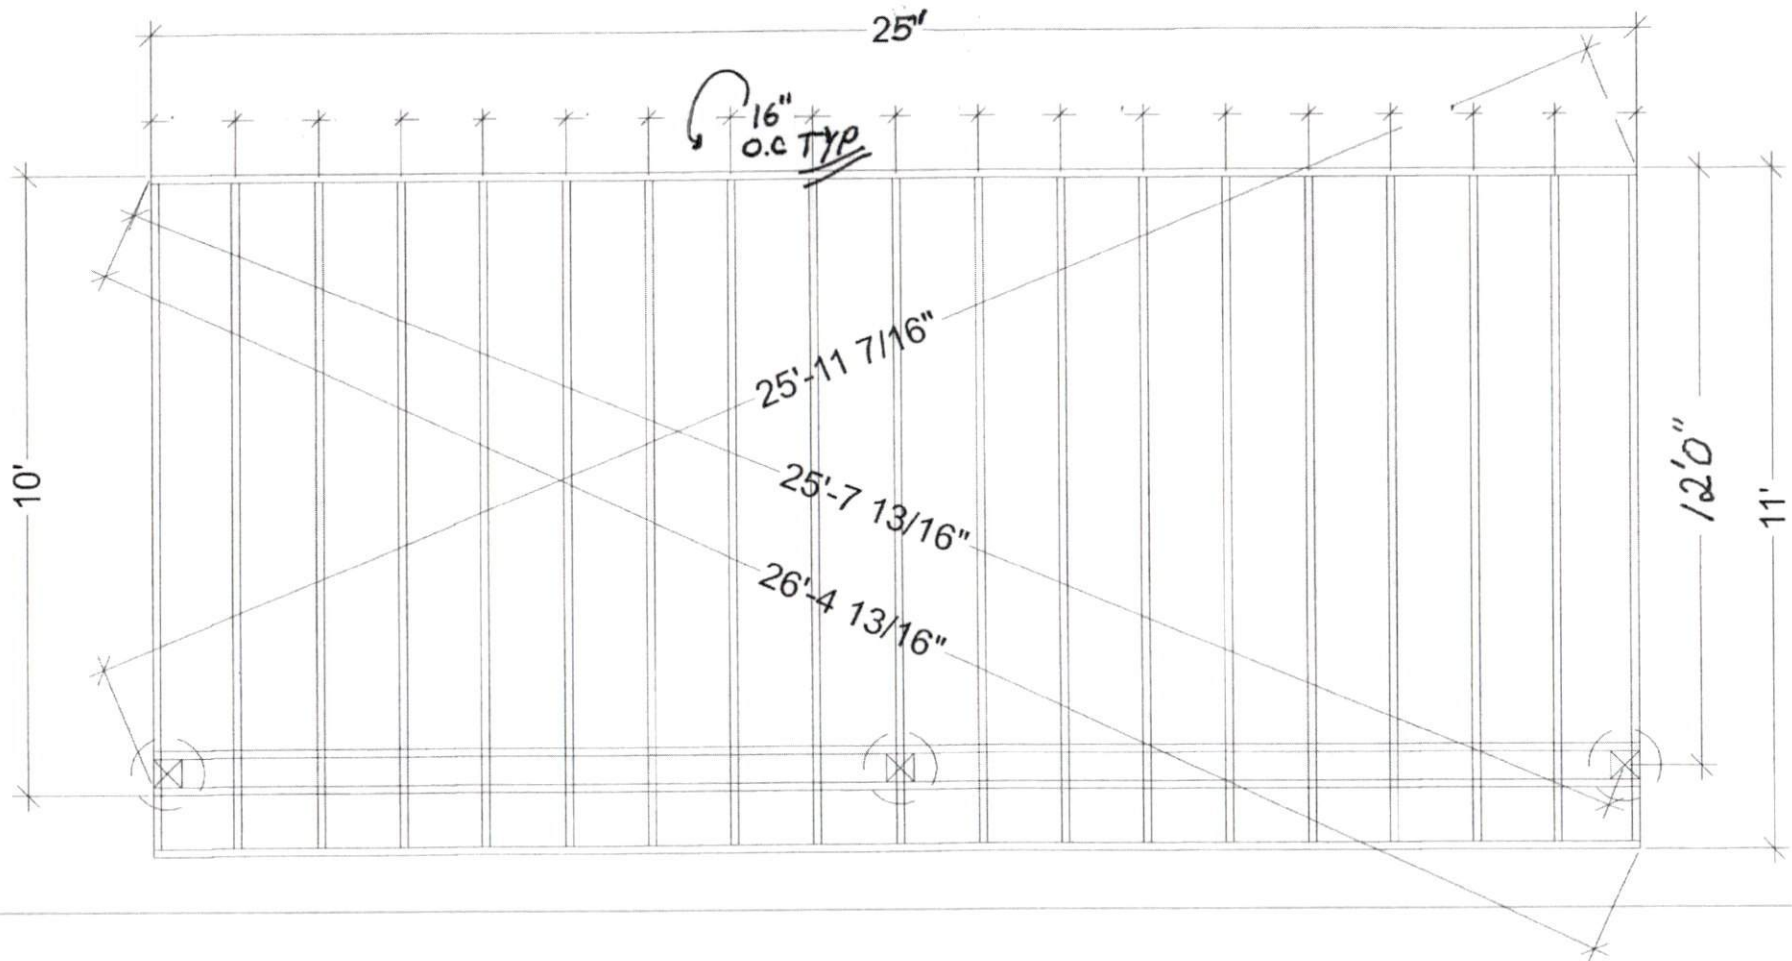

# 12'x25'x8' LEAN-TO OVERHANG

TARHEEL RESTORATION INC.  
BRUCE ROBINSON  
919.916.9682  
1 OF 4 PAGES

465 Fieldstone Dr.  
Holly Springs NC.

12' WIDE LEAN-TO OVERHANG GABLE DETAILS

10'x25' LEAN-TO TOP VIEW