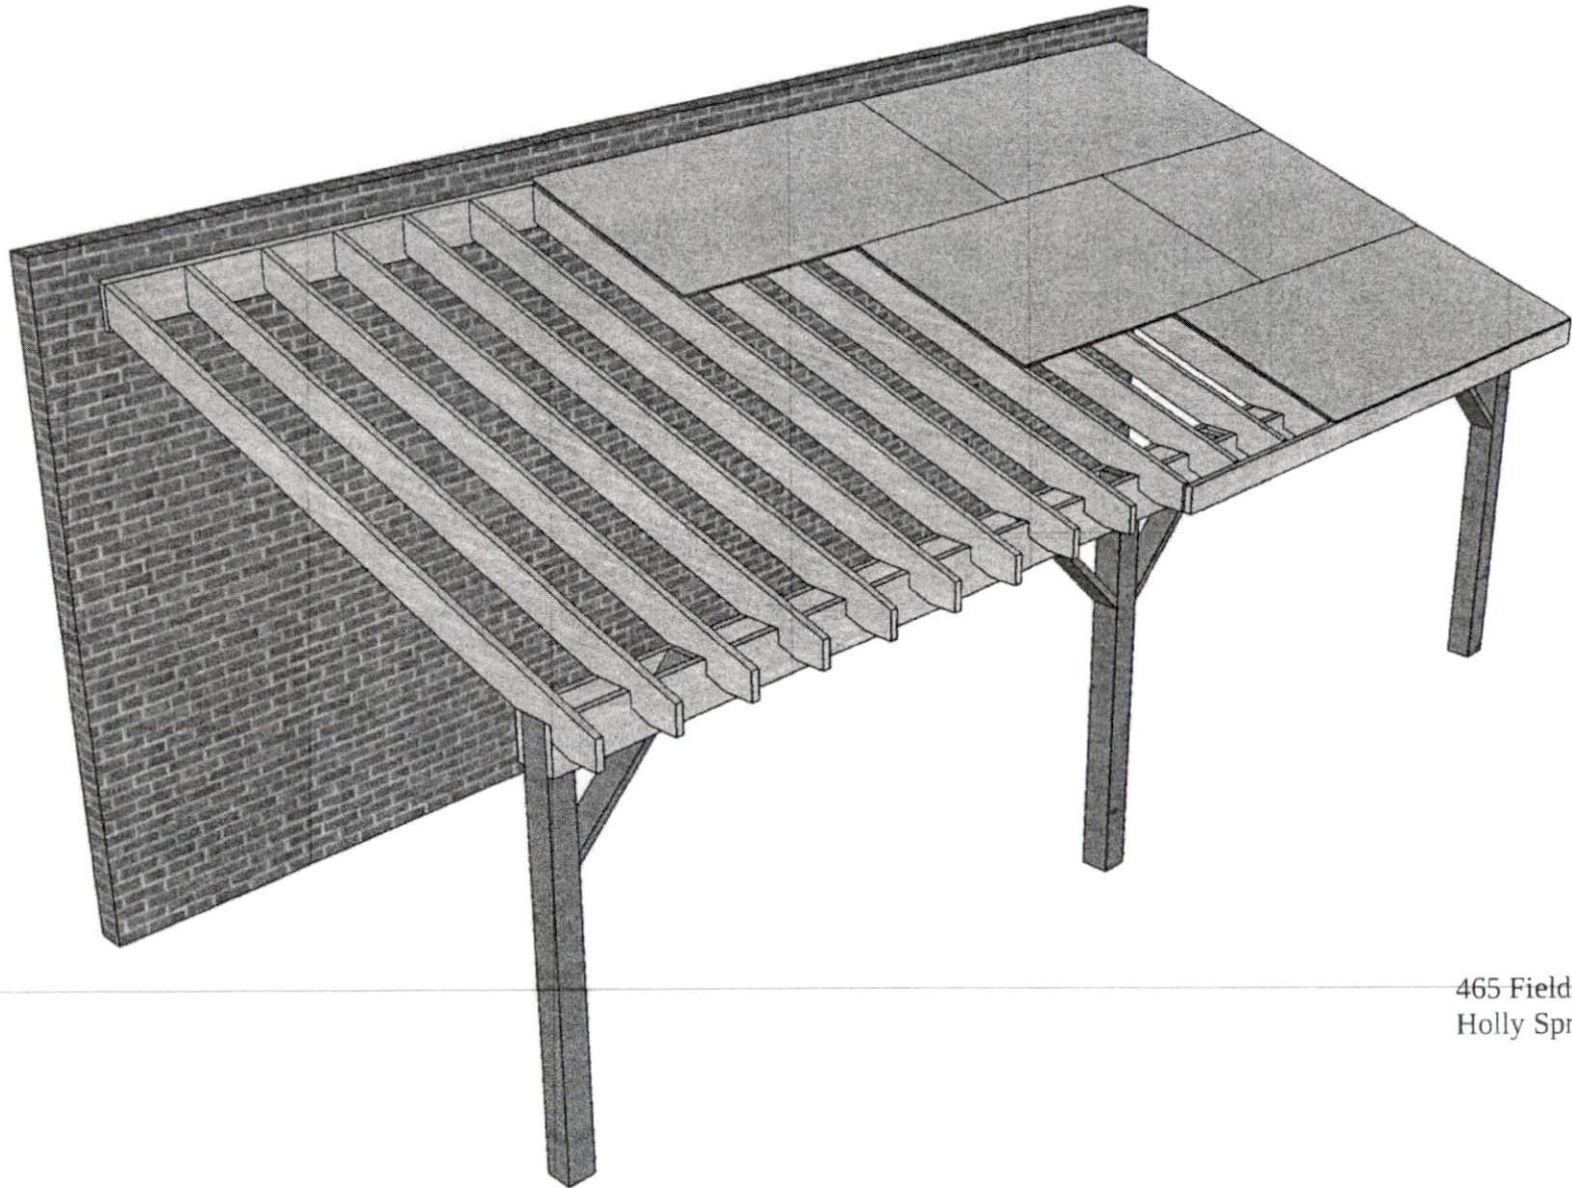

# 12'x25'x8' LEAN-TO OVERHANG

TARHEEL RESTORATION INC.  
BRUCE ROBINSON  
919.916.9682  
1 OF 4 PAGES

465 Fieldstone Dr.  
Holly Springs NC.

12' WIDE LEAN-TO OVERHANG GABLE DETAILS

10'x25' LEAN-TO TOP VIEW