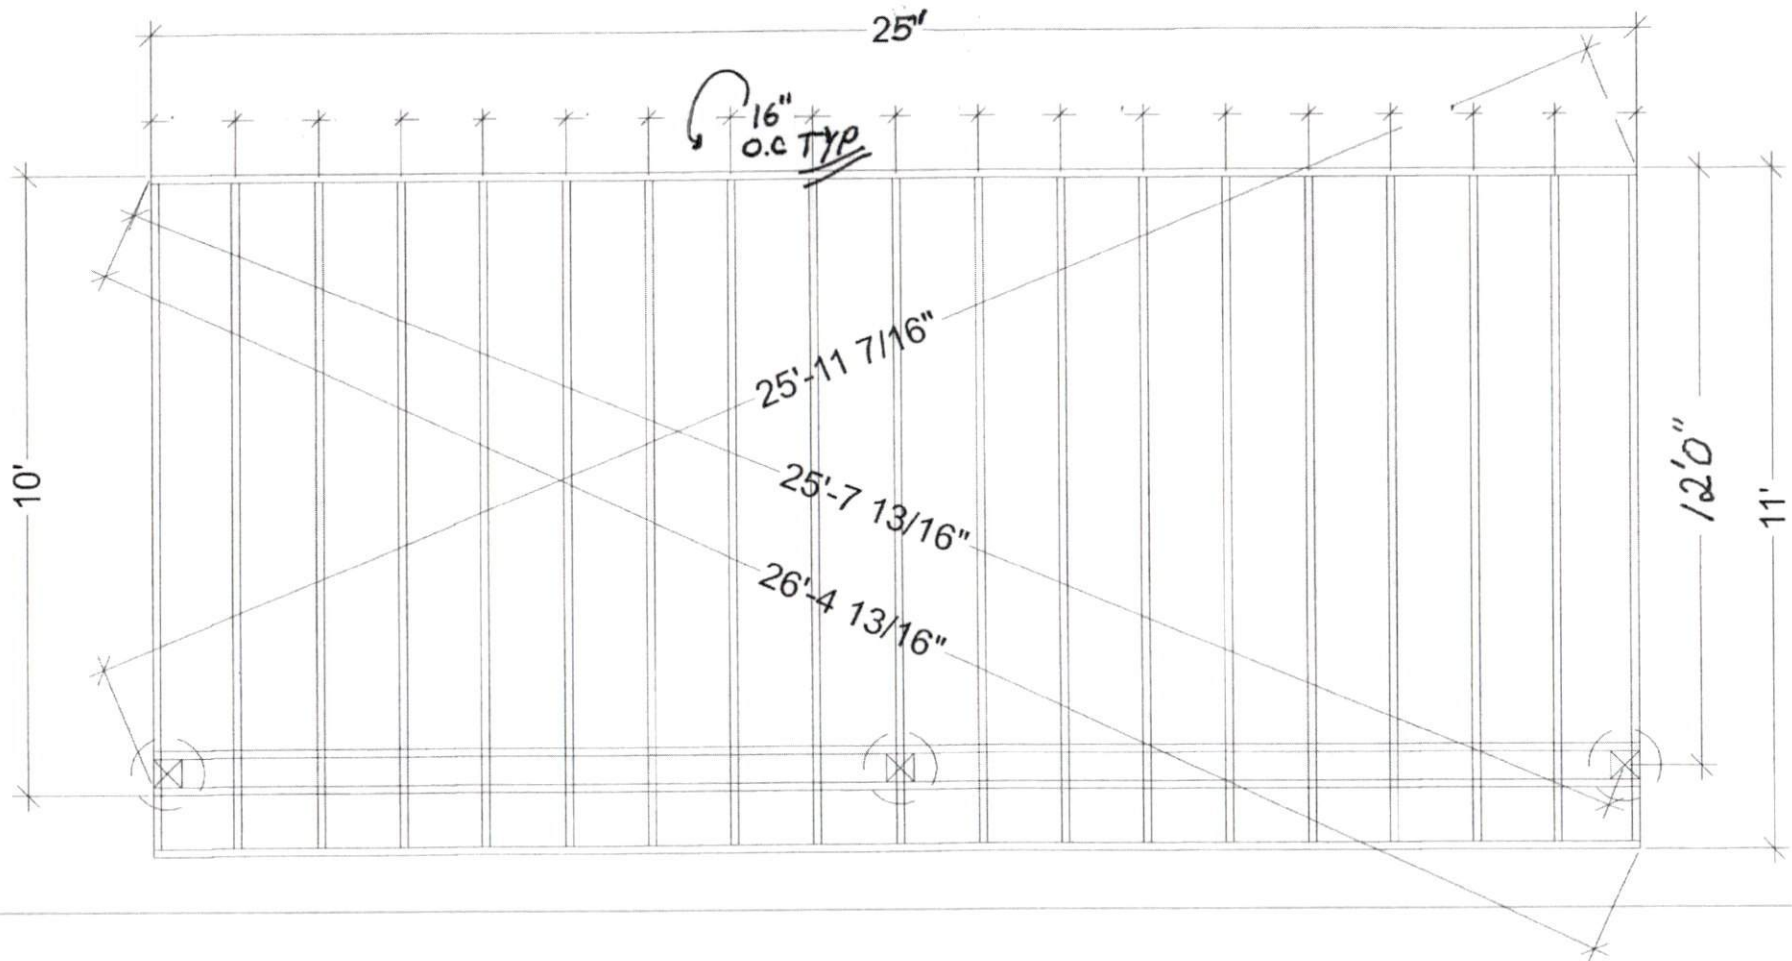

12'x25'x8' LEAN-TO OVERHANG

TARHEEL RESTORATION INC.
BRUCE ROBINSON
919.916.9682
1 OF 4 PAGES

465 Fieldstone Dr.
Holly Springs NC.

12' WIDE LEAN-TO OVERHANG GABLE DETAILS

10'x25' LEAN-TO TOP VIEW