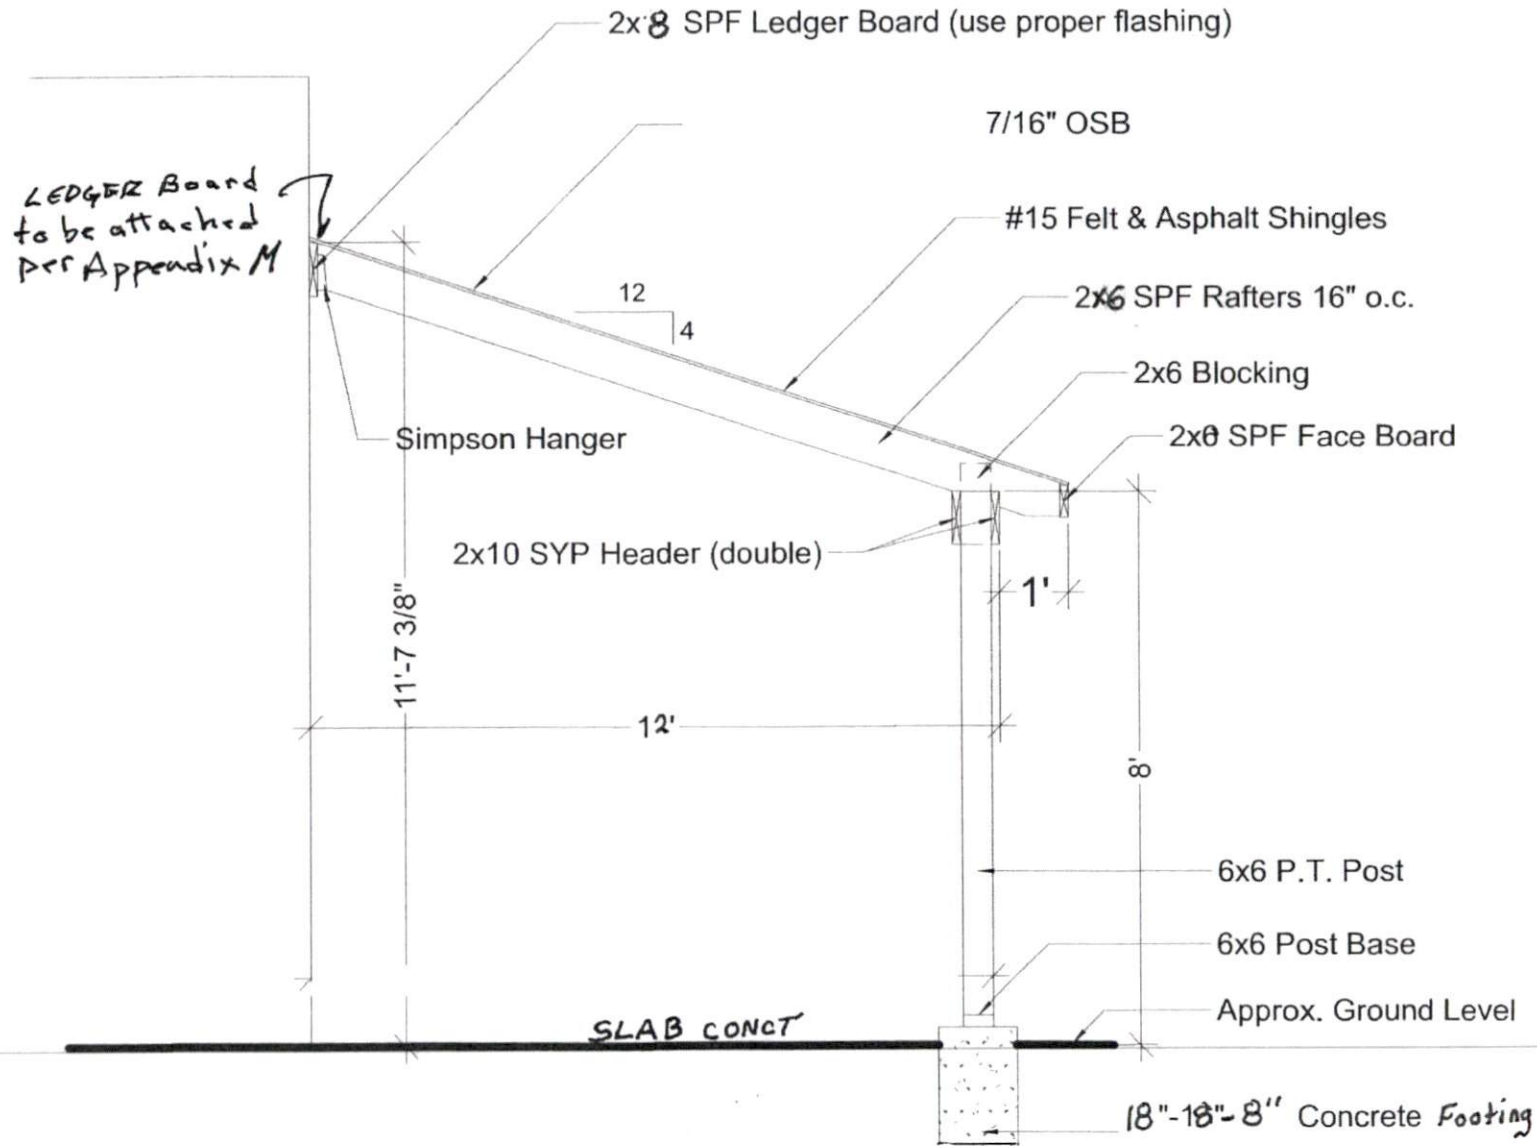

12'x25'x8' LEAN-TO OVERHANG

TARHEEL RESTORATION INC.
BRUCE ROBINSON
919.916.9682
1 OF 4 PAGES

465 Fieldstone Dr.
Holly Springs NC.

12' WIDE LEAN-TO OVERHANG GABLE DETAILS

10'x25' LEAN-TO TOP VIEW