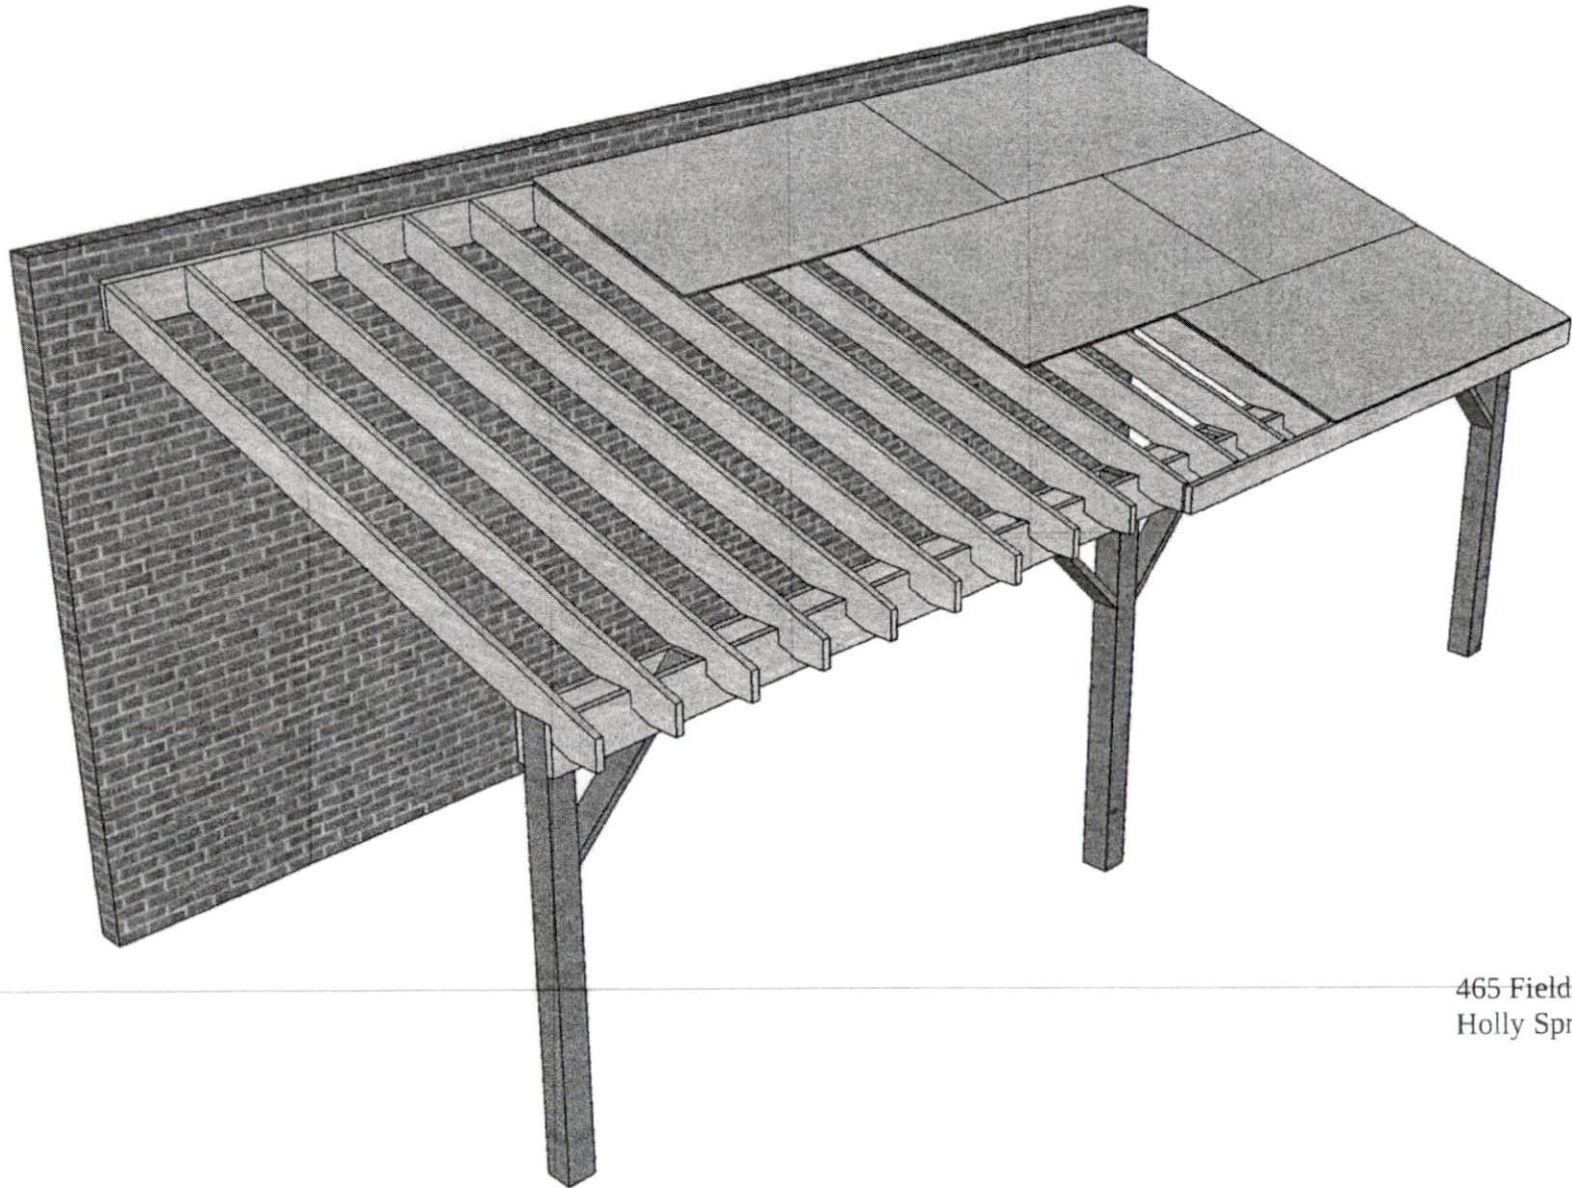

12'x25'x8' LEAN-TO OVERHANG

TARHEEL RESTORATION INC.
BRUCE ROBINSON
919.916.9682
1 OF 4 PAGES

465 Fieldstone Dr.
Holly Springs NC.

12' WIDE LEAN-TO OVERHANG GABLE DETAILS

10'x25' LEAN-TO TOP VIEW