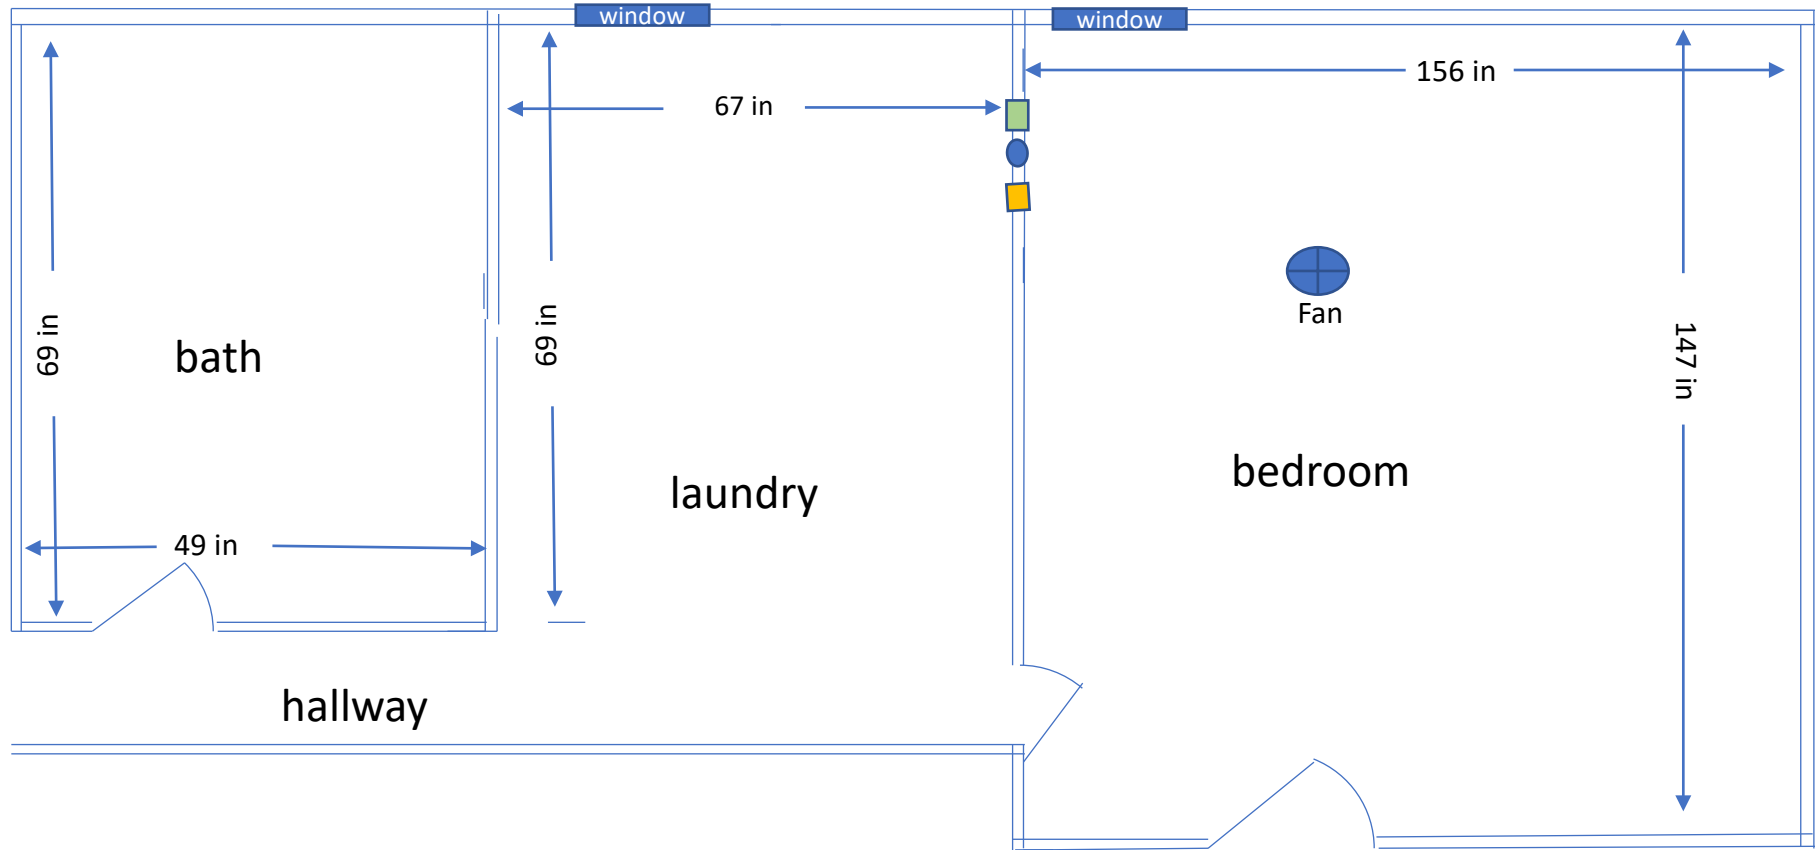

Existing

- 115v
- Drier duct
- 220v /30amp

New

- 115v
- Drier duct
- 220v /30amp