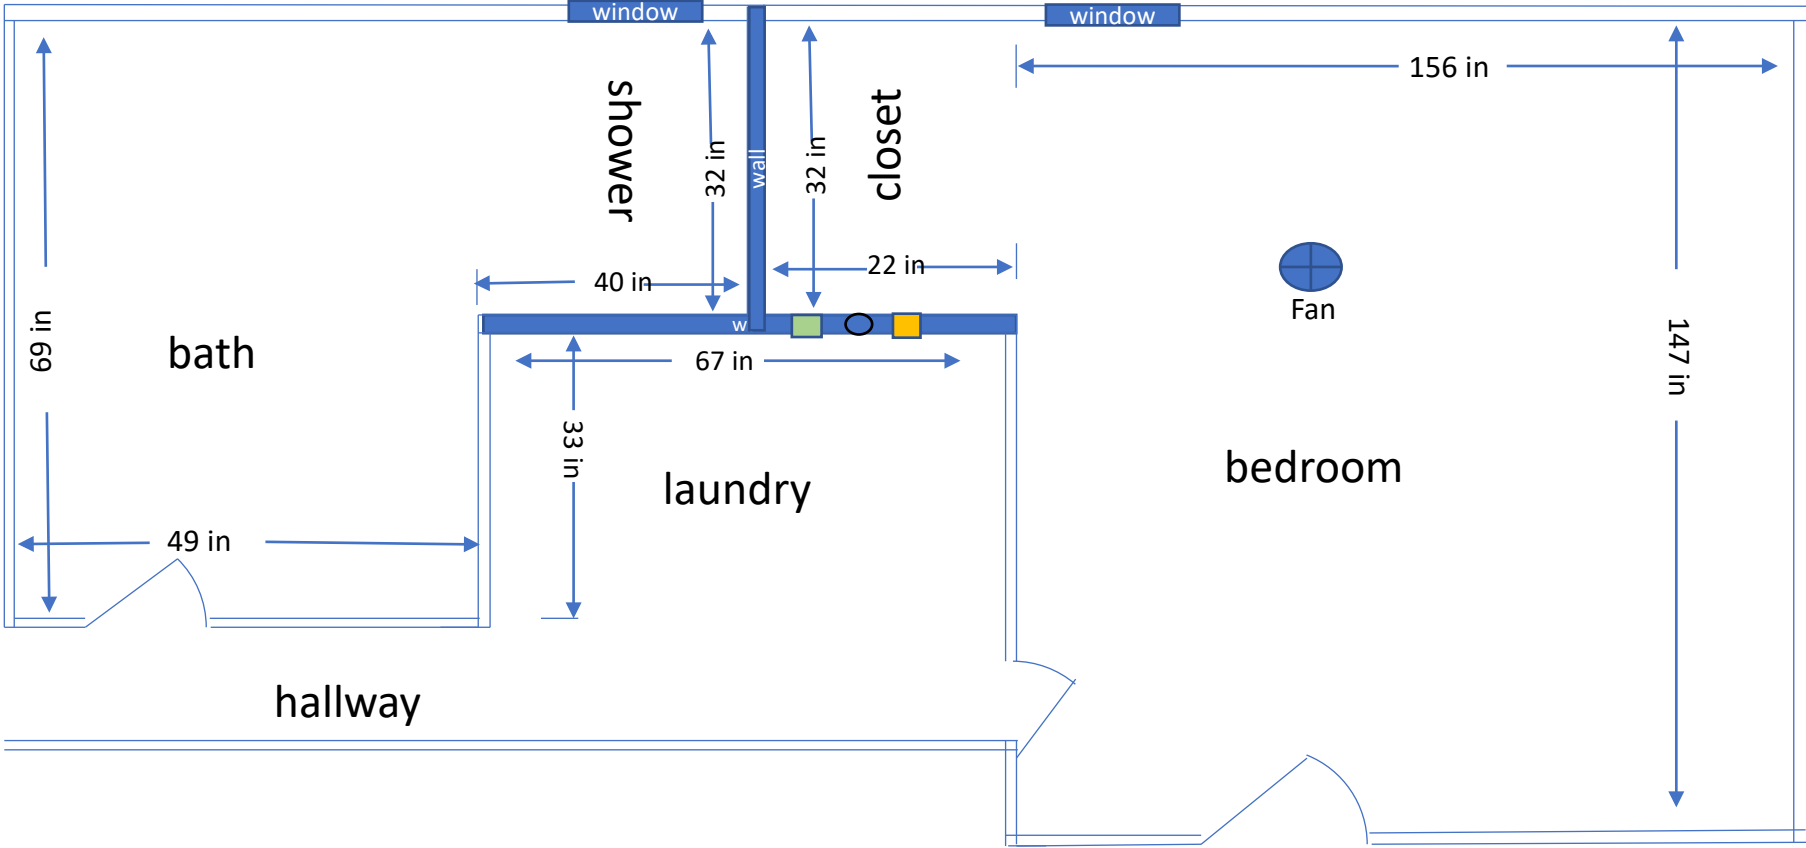

Existing

- 115v
- Drier duct
- 220v /30amp

New

- 115v
- Drier duct
- 220v /30amp