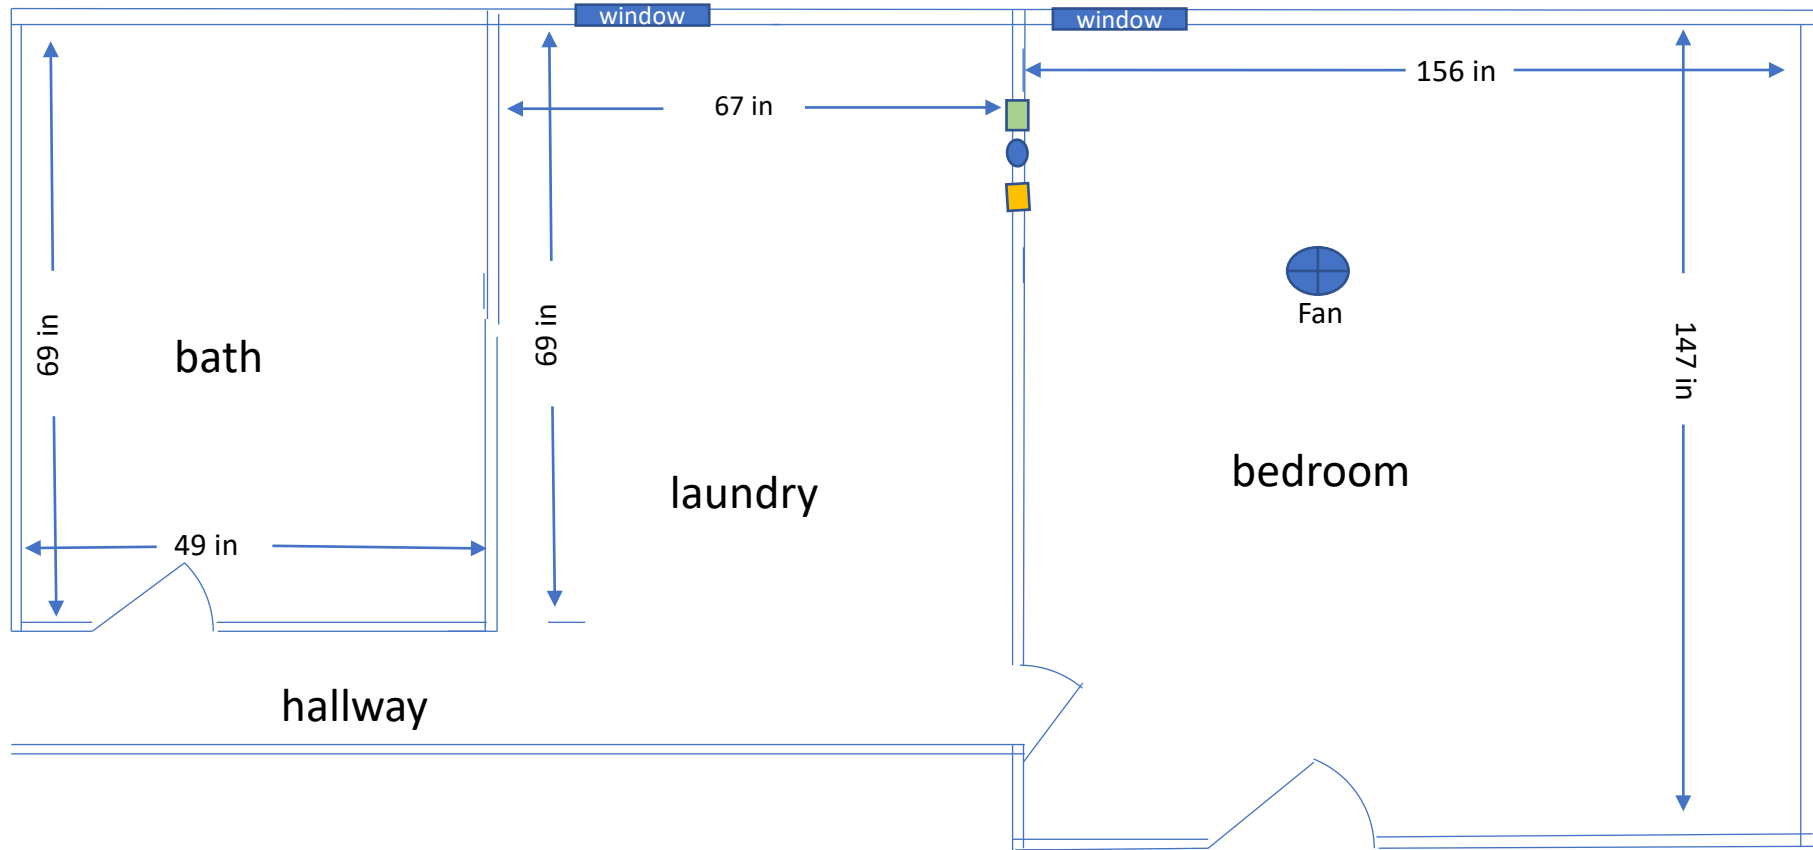

Existing

- 115v
- Drier duct
- 220v /30amp

New

- 115v
- Drier duct
- 220v /30amp