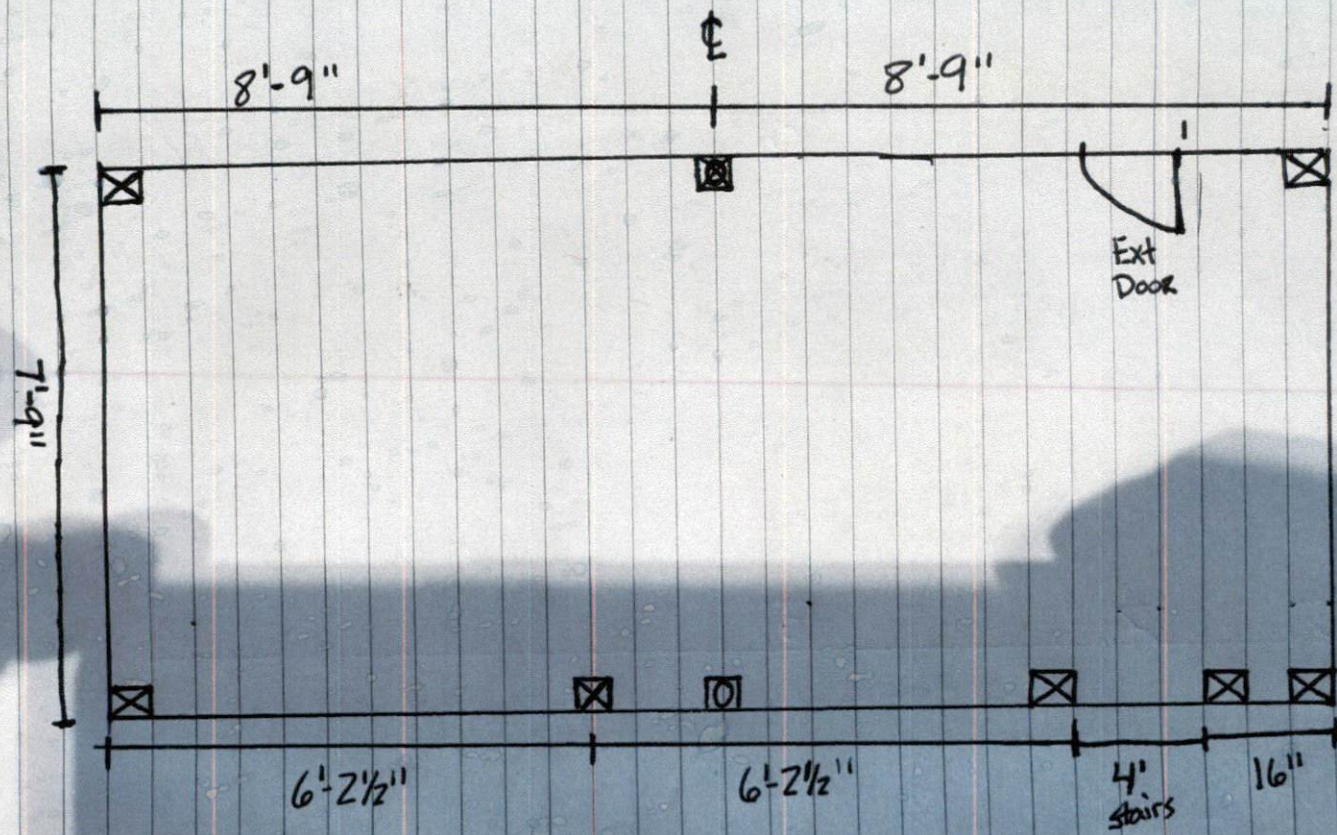

LPC-ZMAX
Post Cap
(ALL POST)

Post Layout

* Bands Bolt
through Post
making deck 19'x8'
out to out