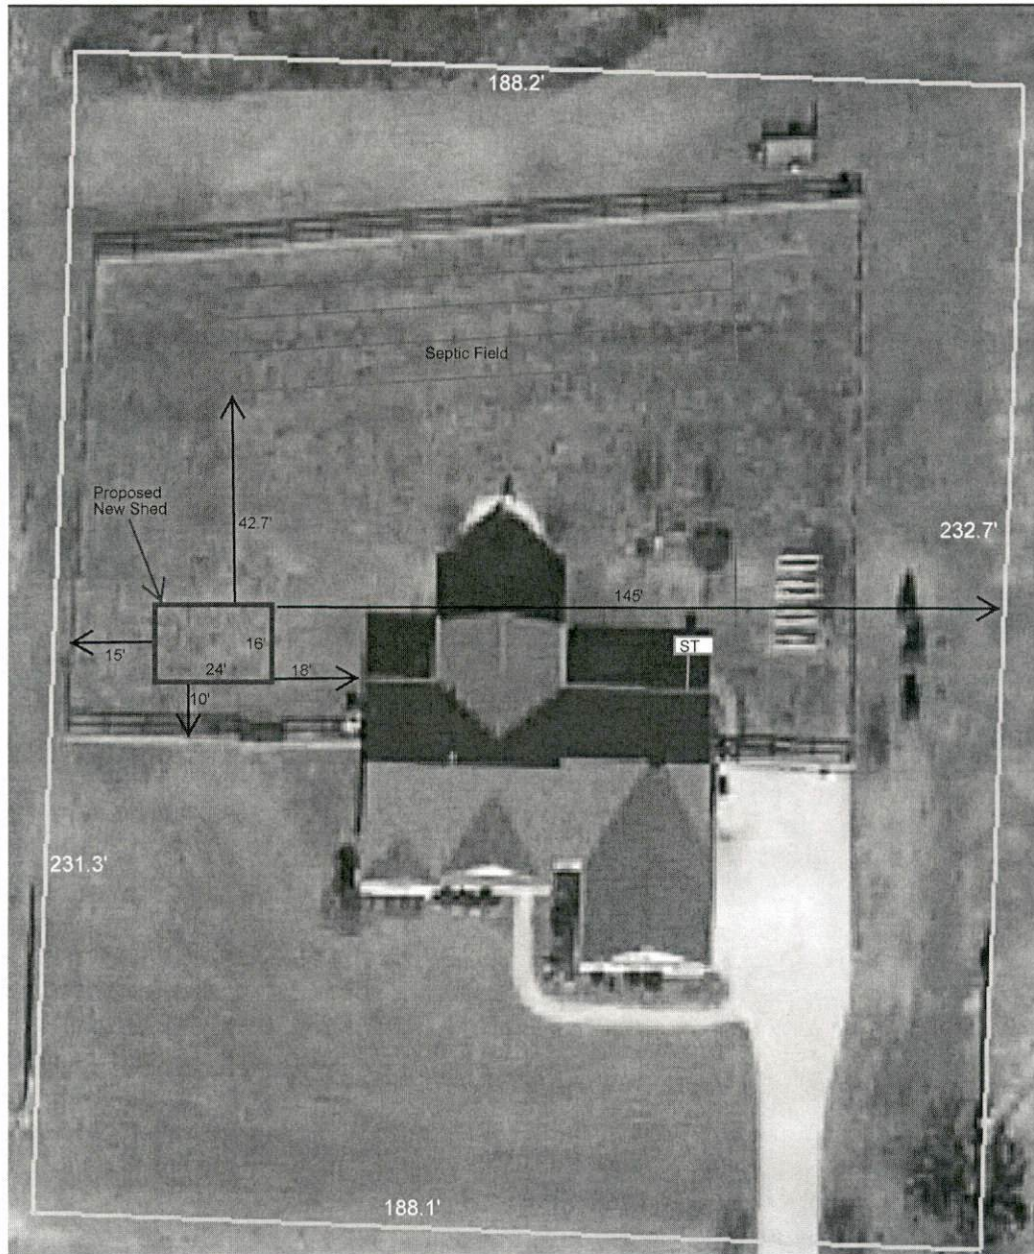

405 Mann Rd. Coats NC 27521

GIS/E-911 Addressing

May 16, 2022

1 inch = 50 feet