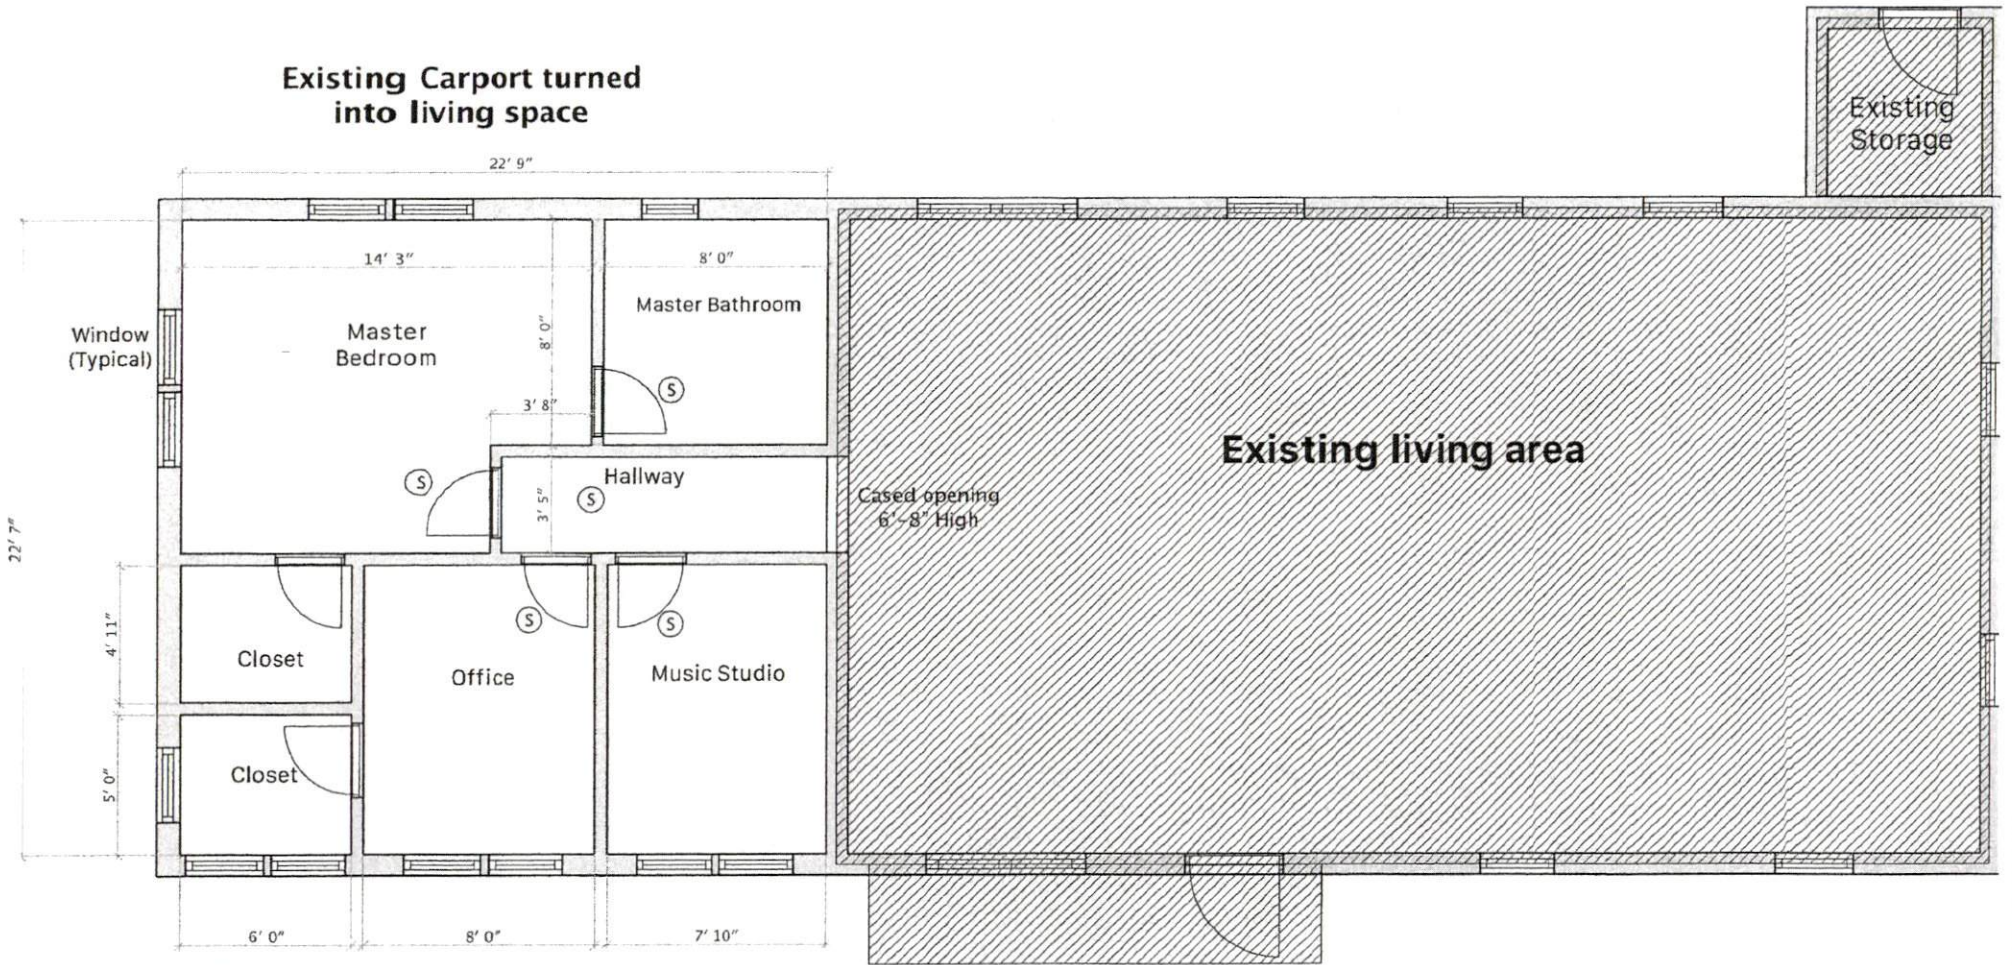

**Existing Carport turned into living space**

**Notes:**

All new windows will have a size of 32.5" W x 53.5" H except Master bathroom's window which is 24" W x 36" H

All new doors will have a size of 30" x 80"