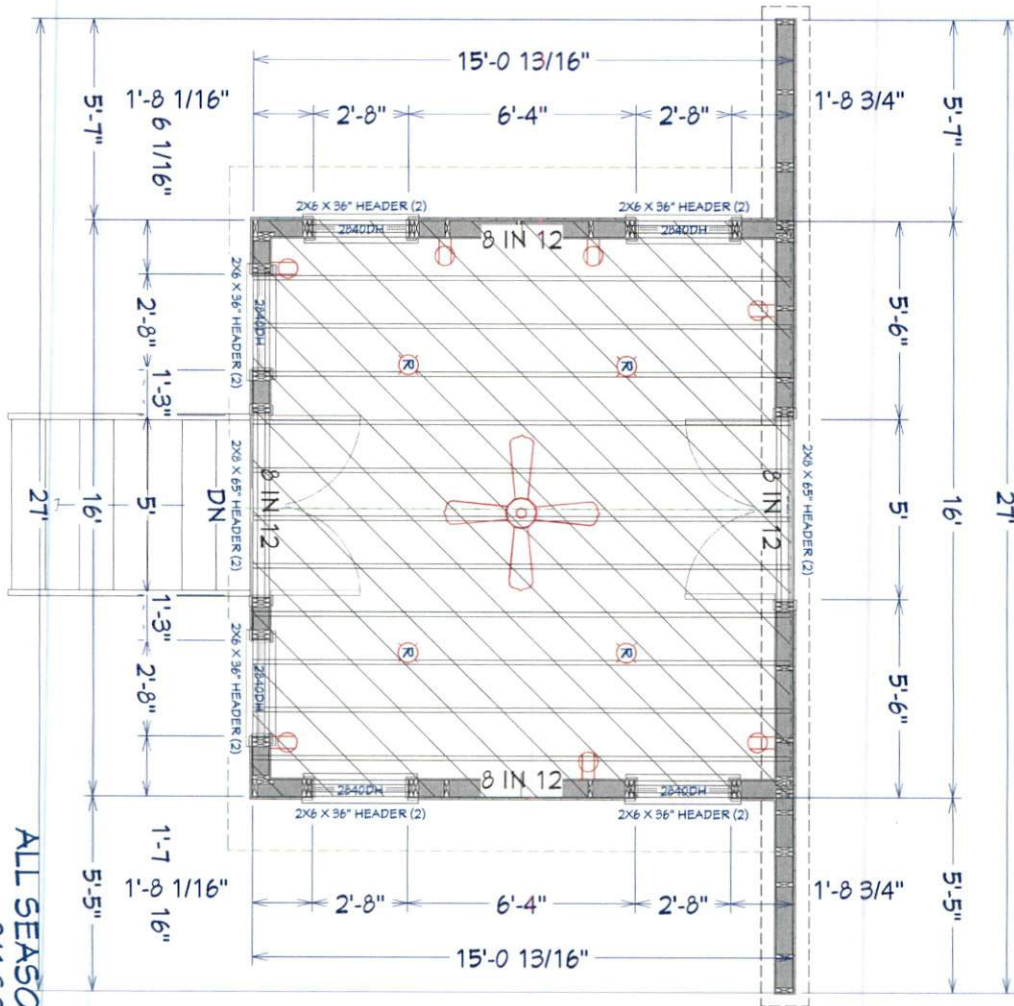

**ALL SEASON ROOM**  
241 SQ FT

ALL SEASON ROOM  
241 SQ FT