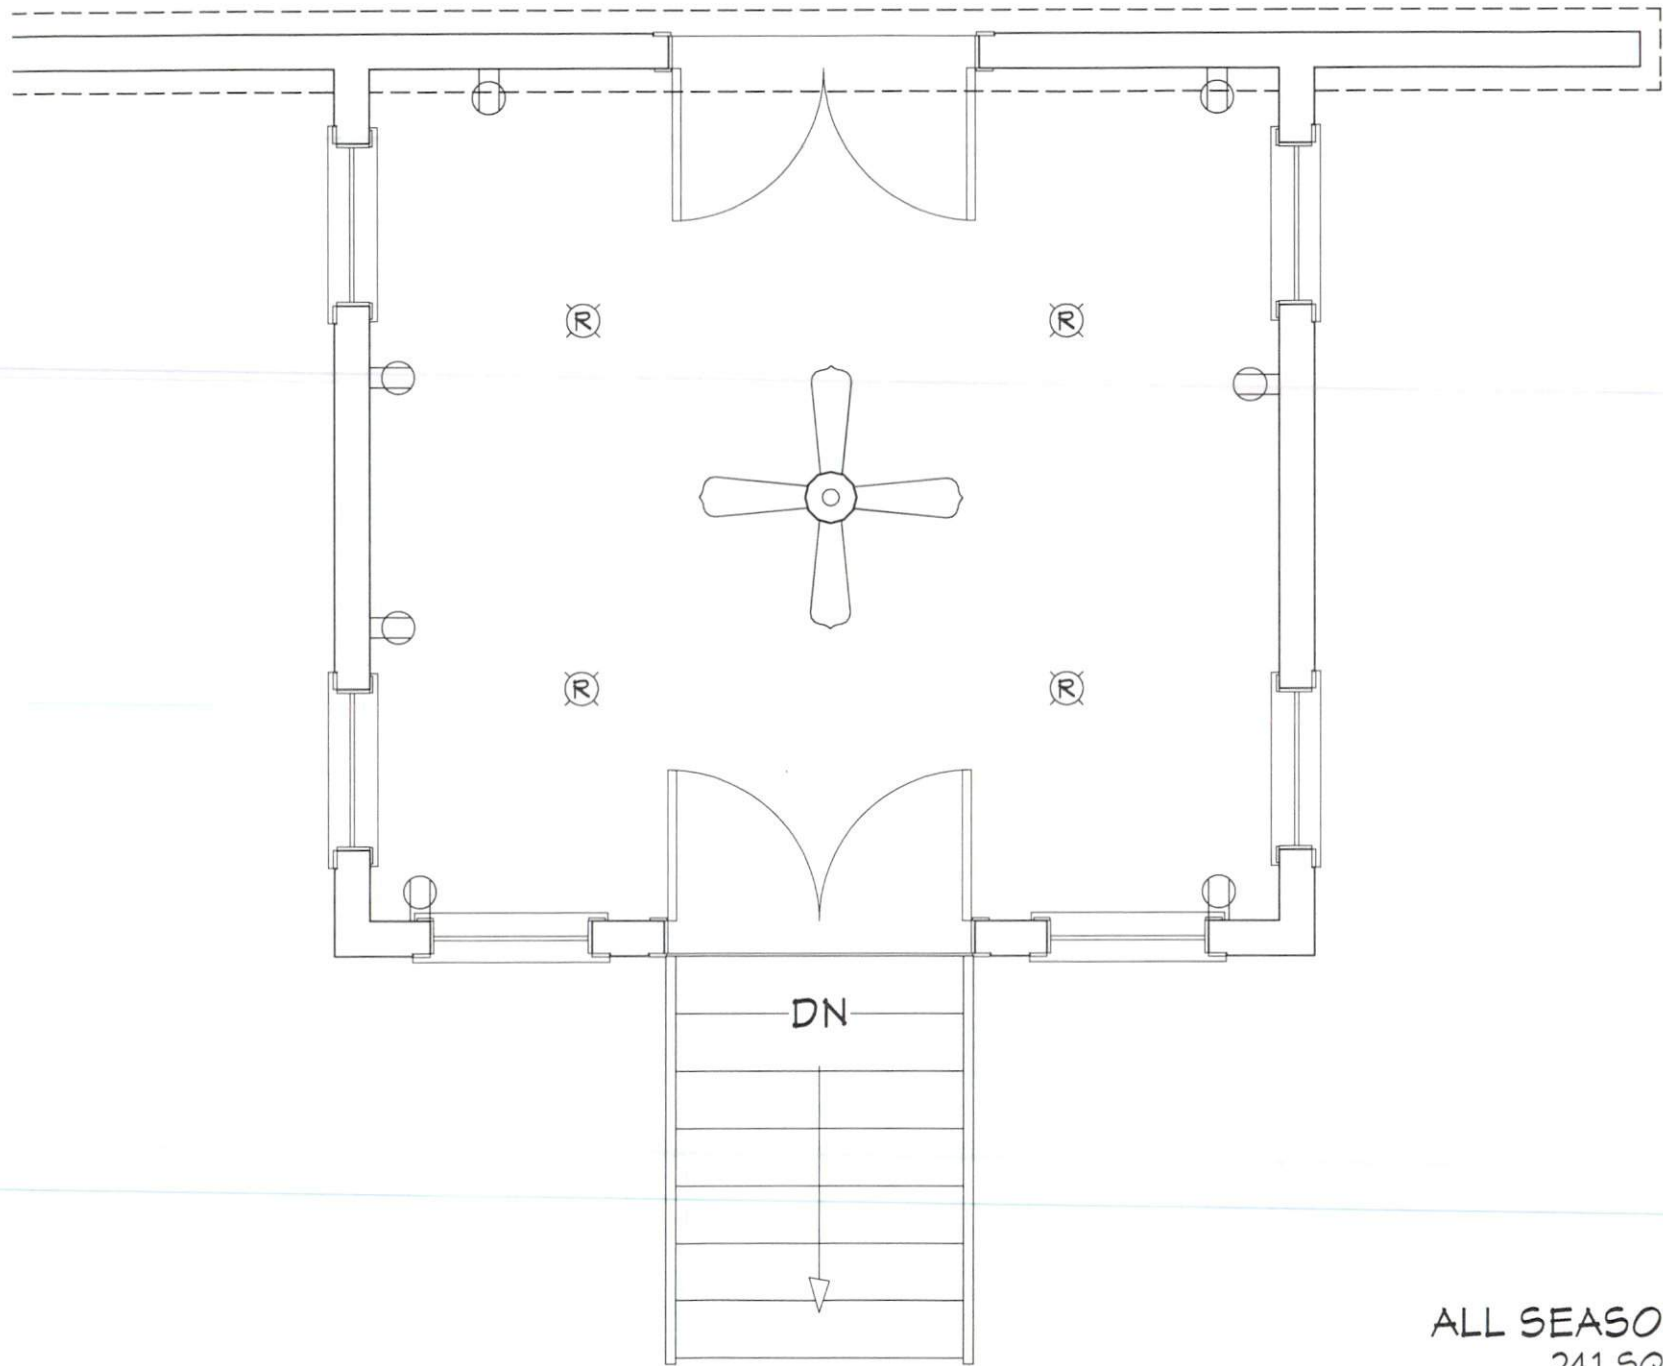

**ALL SEASON ROOM**  
241 SQ FT

ALL SEASON ROOM  
241 SQ FT