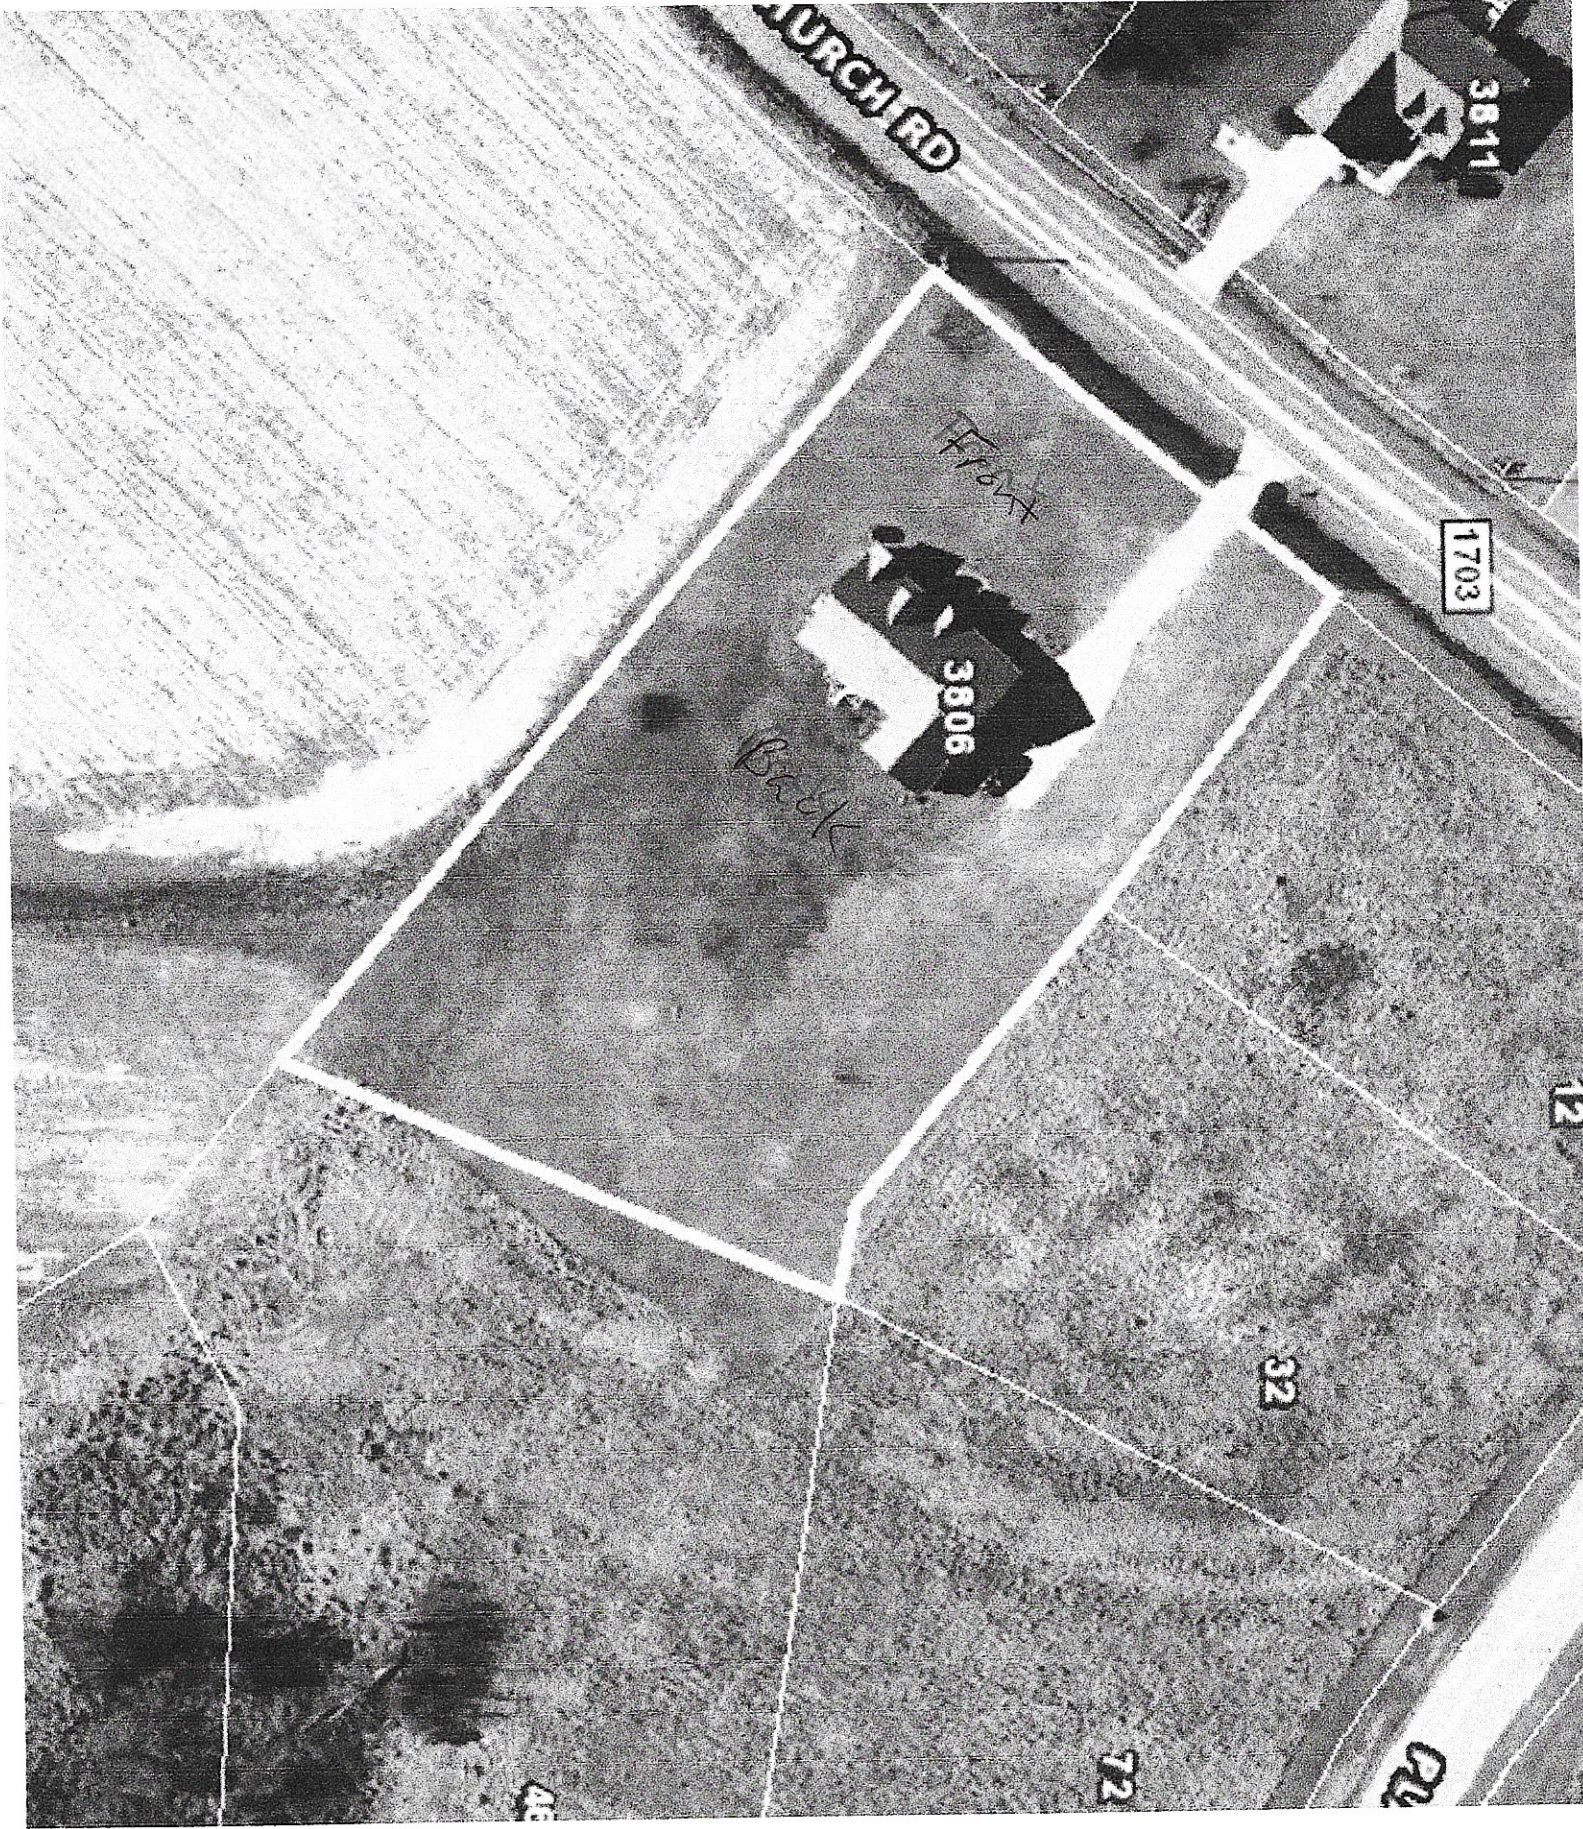

3806 Reed Hill Church RD

First Floor

3806 Red Hill Church Rd

House Plans  
First Floor

un finished  
Area marked  
by color

Second story

3806 Red Hill Church Rd

Want to add

- 2- Bedrooms
- 1- Full bathroom
- 1- Finish living Area empty space 2

Adding 2 Bedrooms and Full Bathroom

41' 2"

Back yard

LIVING space

UPstairs  
Room  
Bedroom  
Existing

Front house

Back yard

- 2- Bedroom
- 1- Full Bathroom
- 1- Living space

Area to add

237' 4" (20' 4")