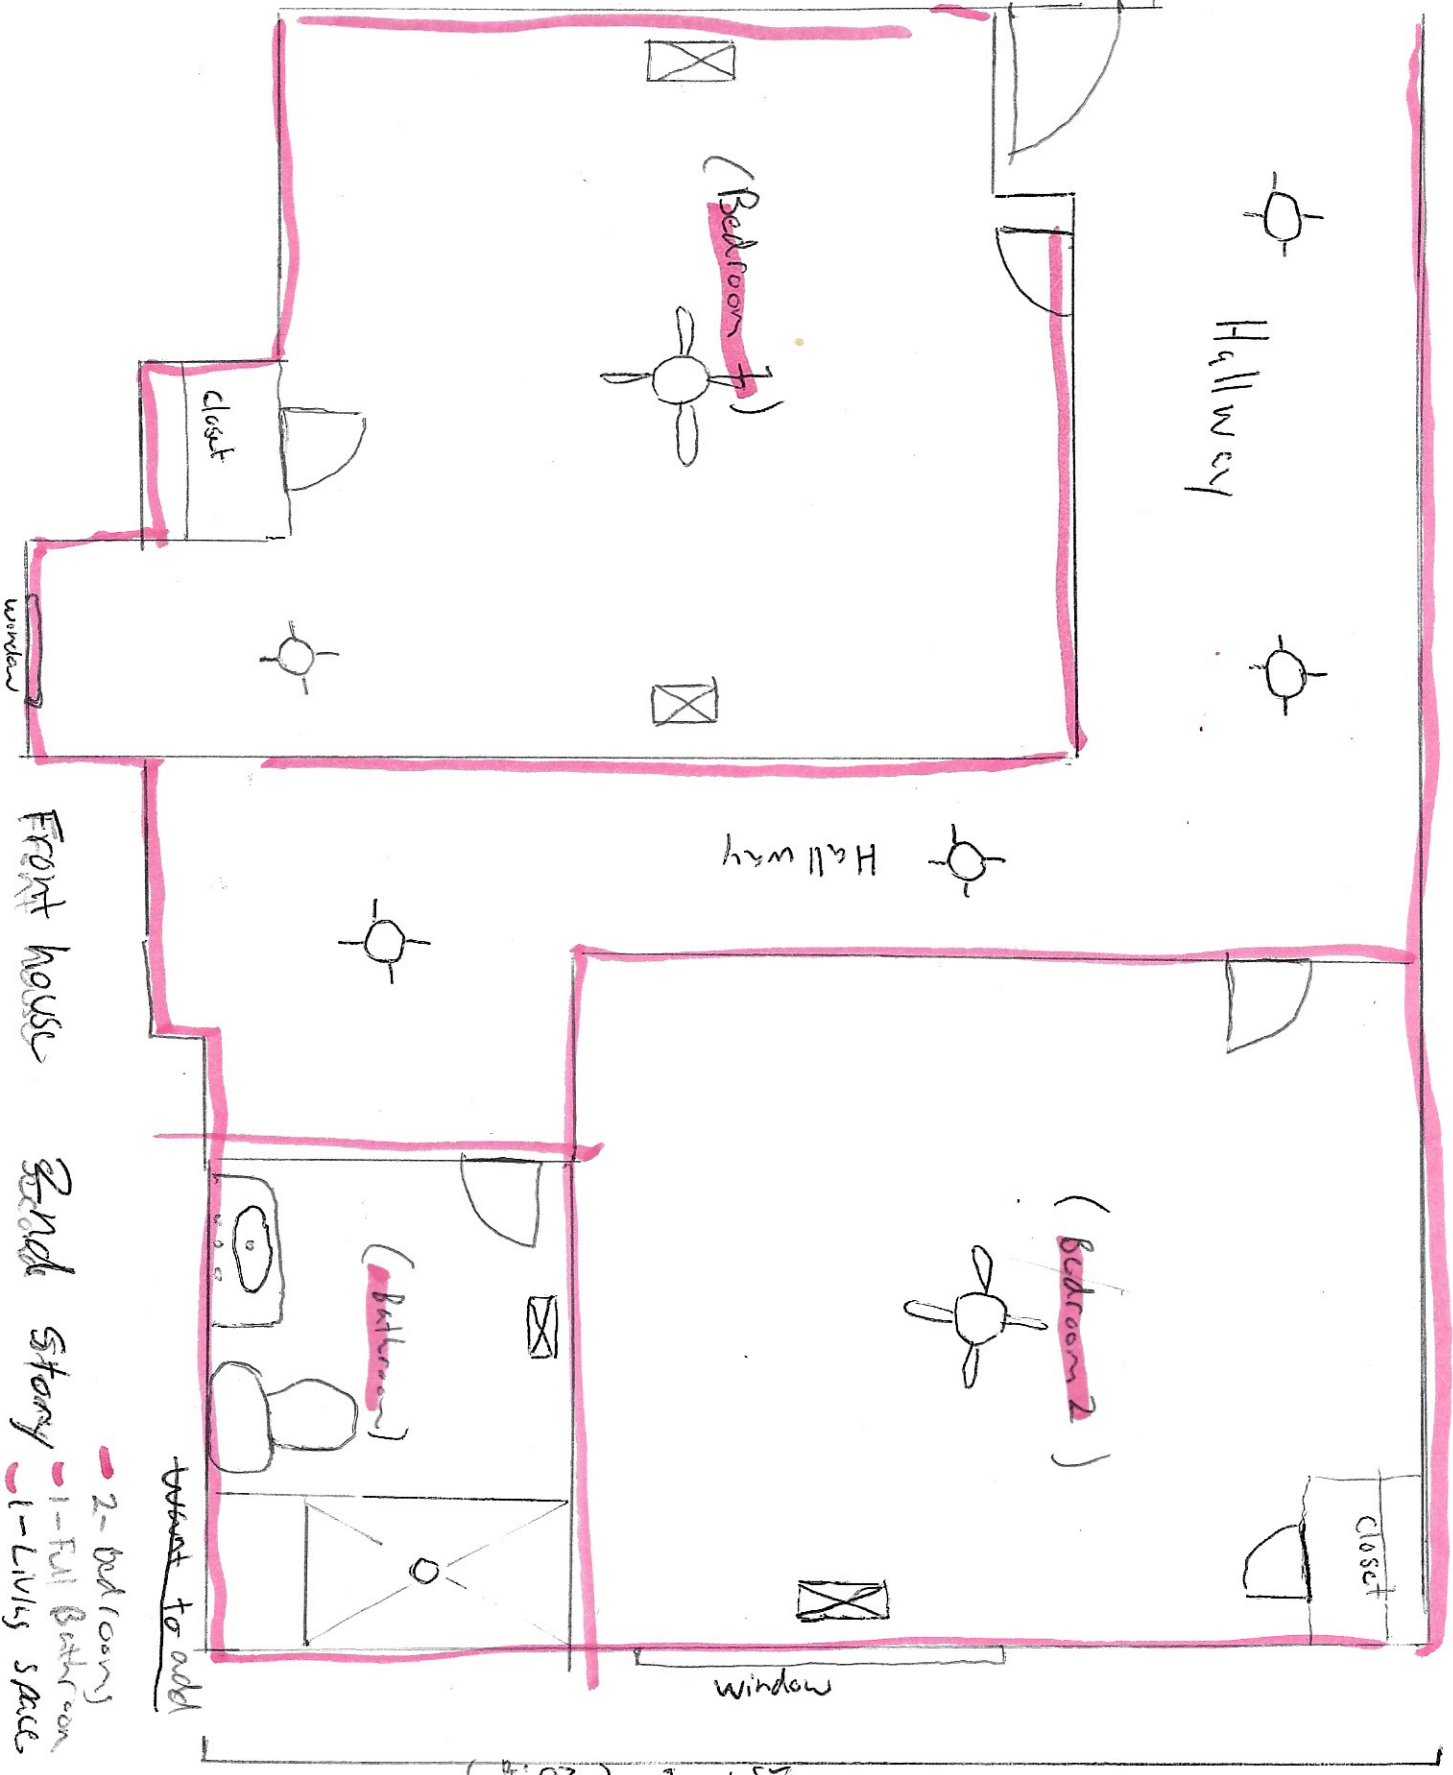

3806 Reed Hill Church RD

First Floor

3806 Red Hill Church Rd

House Plans  
First Floor

un finished  
Area marked  
by color

Second story

3806 Red Hill Church Rd

Want to add

- 2- Bedrooms
- 1- Full bathroom
- 1- Finish living Area empty space 2

Adding 2 Bedrooms and Full Bathroom

41' 2"

Back yard

LIVING space

UPstairs  
Room  
Bedroom  
Existing

Front house

Back yard

- 2- Bedroom
- 1- Full Bathroom
- 1- Living space

Area to add

237' 4" (20' 4")