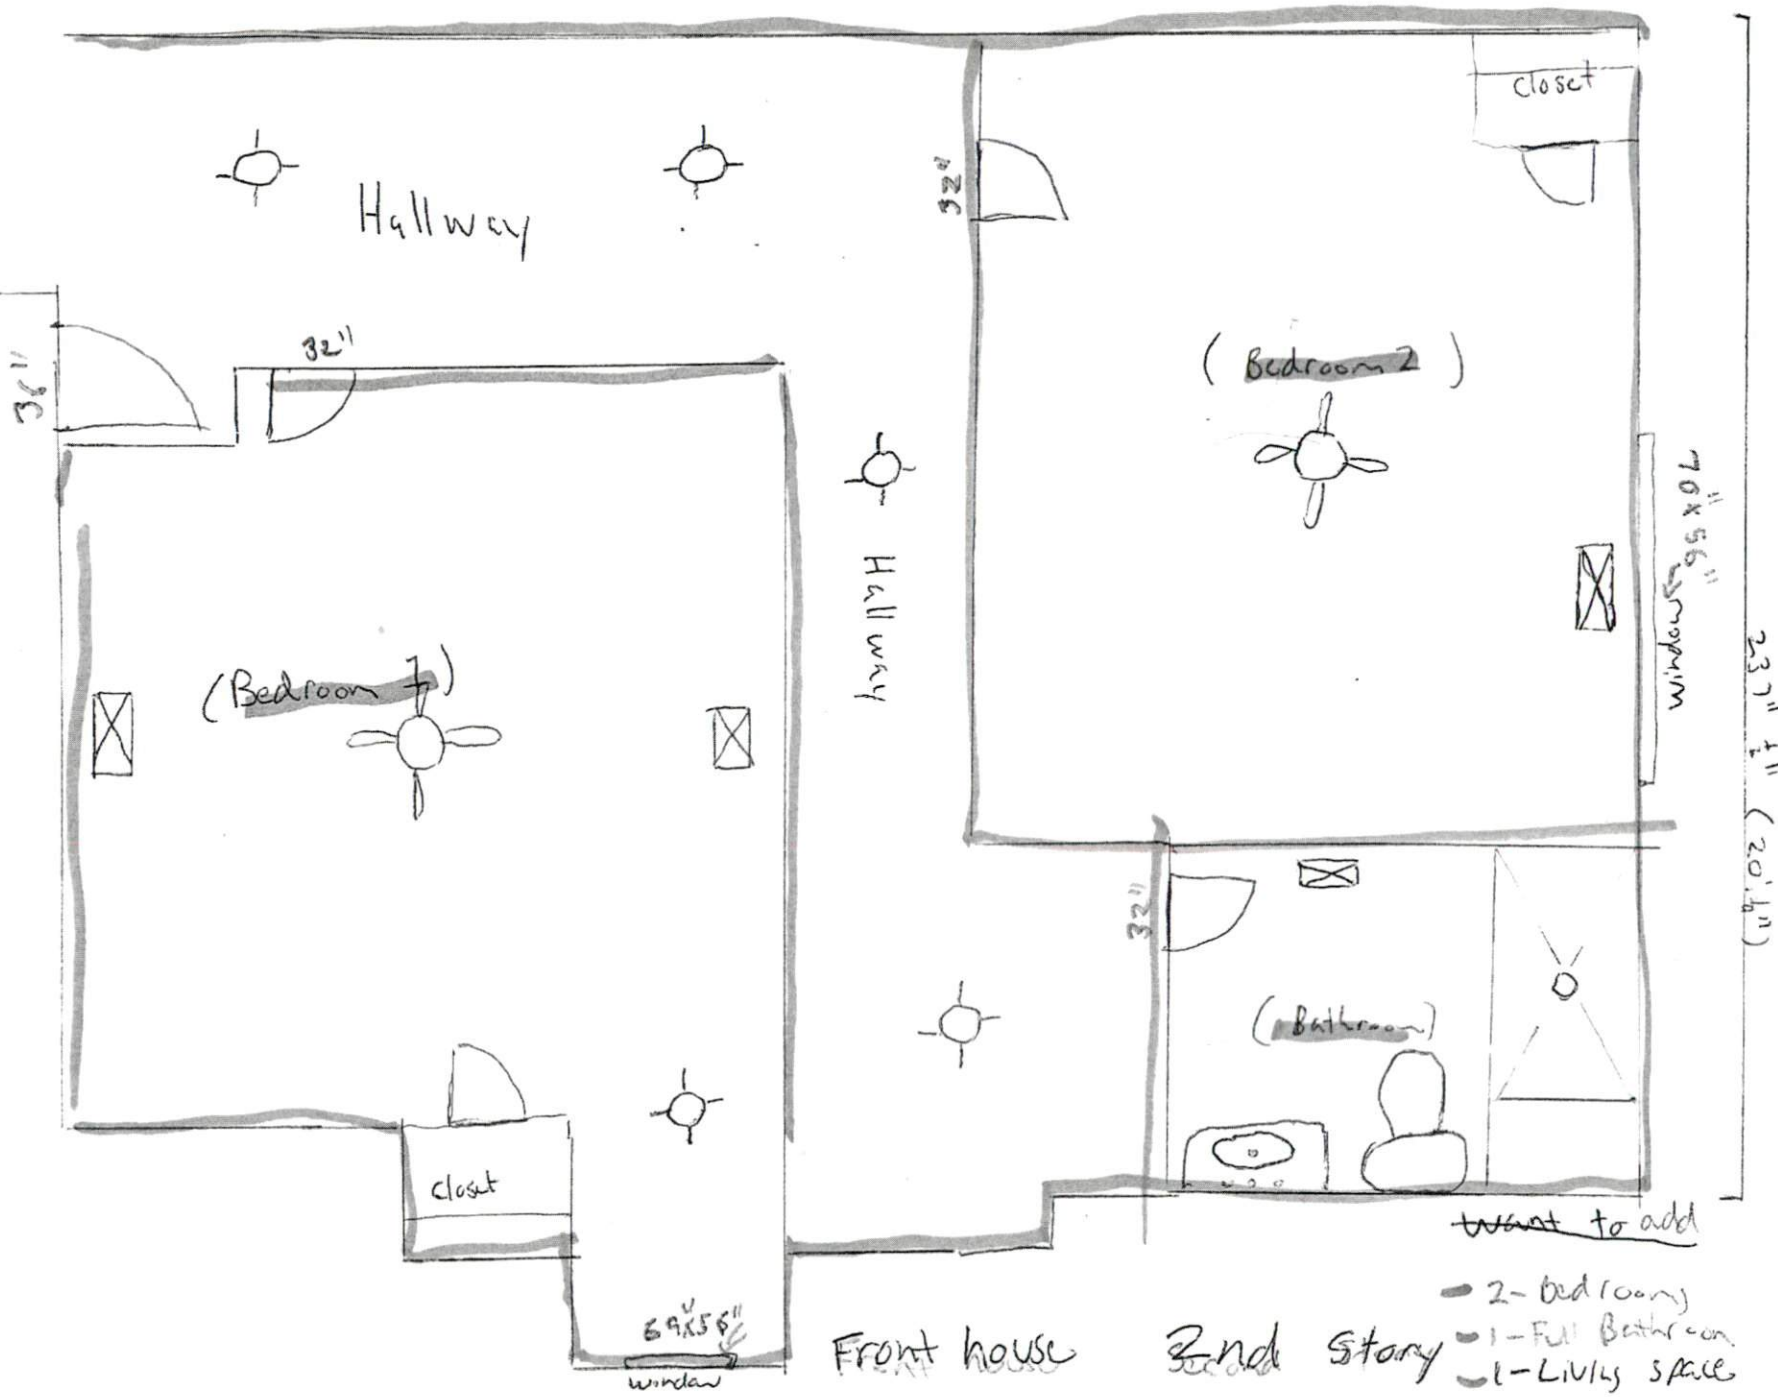

3'606 red Hill church  
Ceiling height all rooms 8 feet tall

Bedroom 1 - Door 32" X 80" Door

Existing window

Ceiling height 8'

Bedroom 2 - Door 32" X 80" Door

Existing window size 69" X 56"

Ceiling height 8' 69" X 56"

Bathroom - door 32" X 80"

ceiling height 8'

no window

41' 8"

adding 2 Bedrooms and full bathroom

Back yard

Living space

Upstairs Room  
Bedroom Existing

want to add

Front house

2nd Story

- 2- bedroom
- 1- Full Bathroom
- 1- Living space